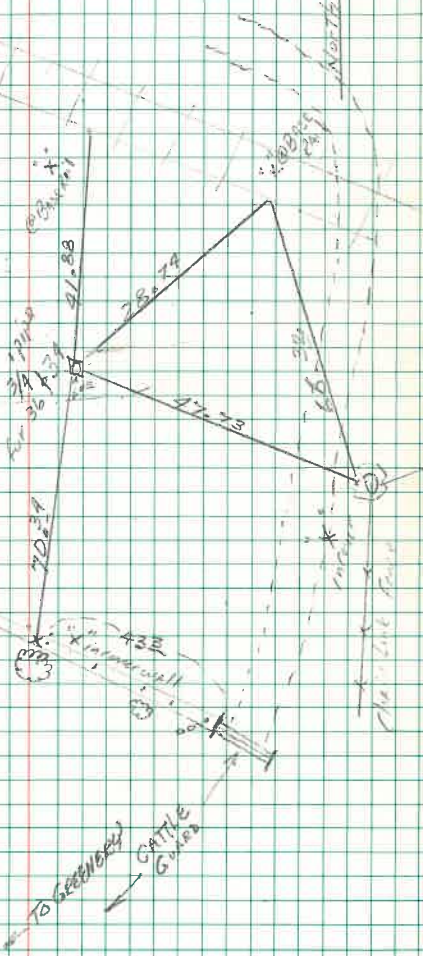

Reference

Yucca & Matlocks Gas plant

No Scale

1/4 Sec 3011  
2' NW 1/4 I.P.

Matlocks  
Gas  
Plant

ECOR

DIETZGEN NO. 384-6