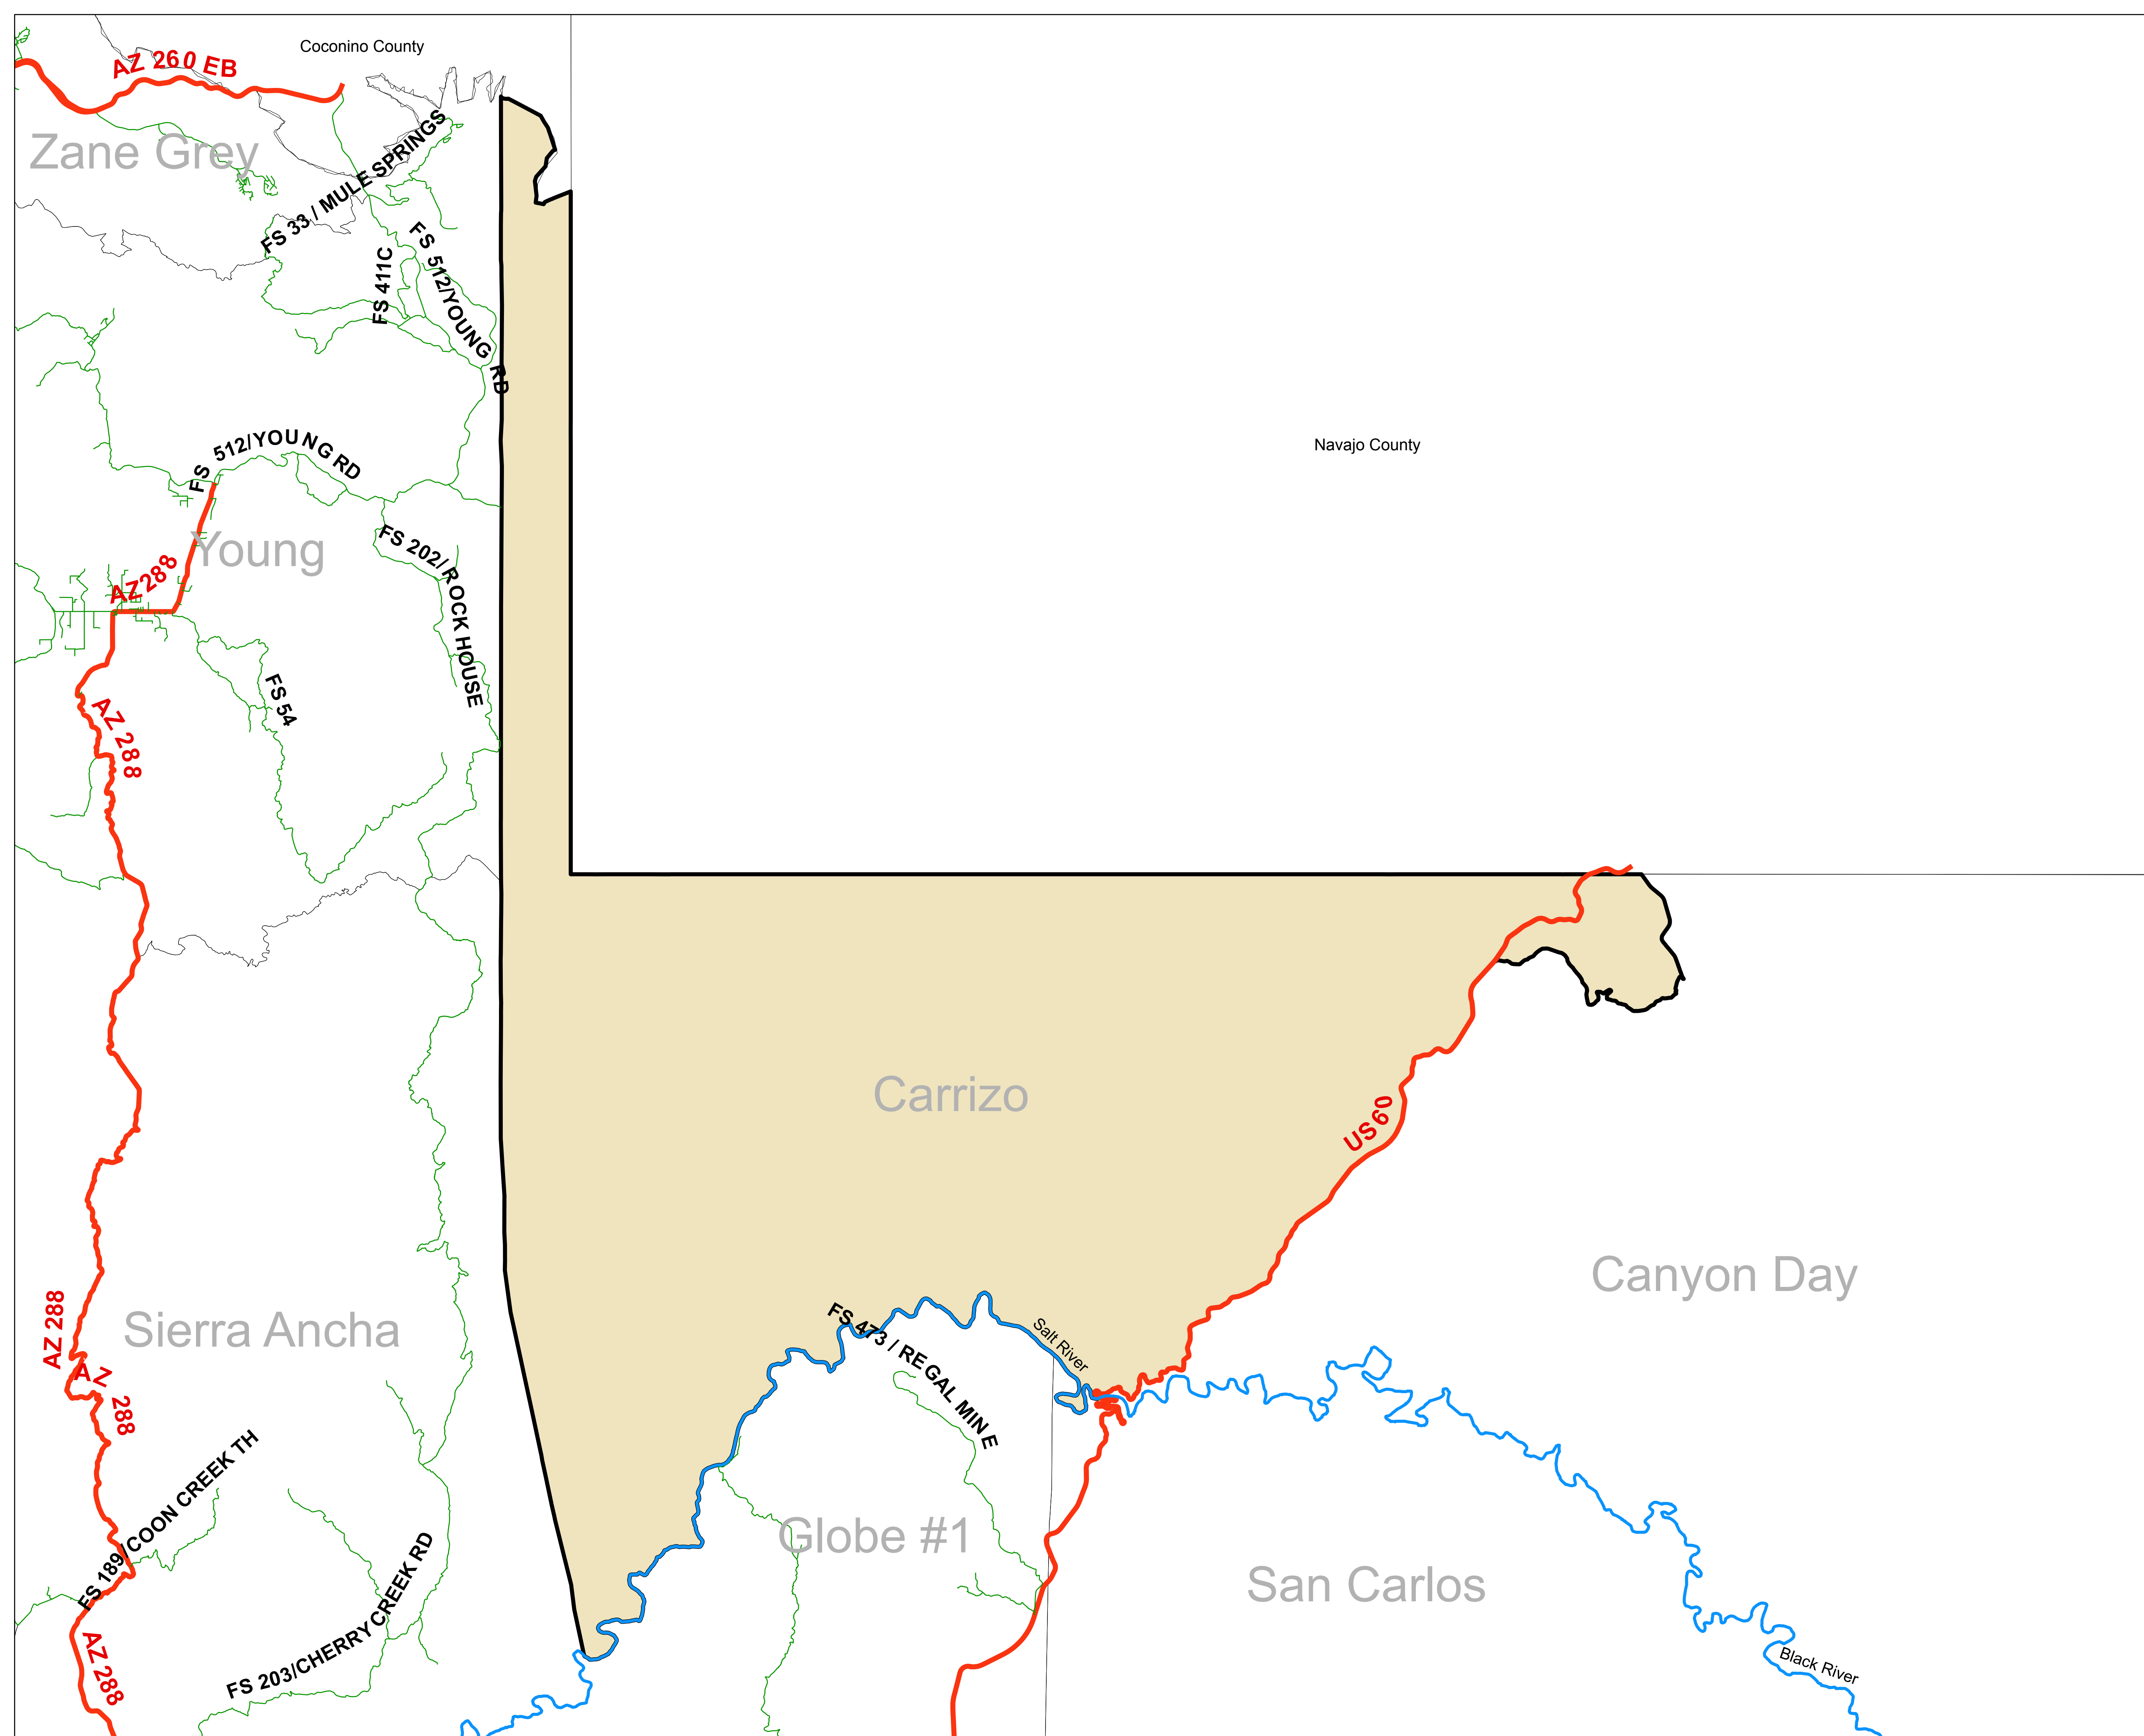

**Supervisor District 3 Precincts:**

- Canyon Day
- Carrizo
- Copper Basin
- Globe No. 1
- Globe No. 2
- Globe No. 8
- Payson No. 2
- San Carlos
- Star Valley
- Young

# Gila County Elections Precinct Map

Carrizo  
Page 1 of 1

Supervisor District: 3  
GCC District: 5

**Disclaimer:**

This map is for informational purposes only and is created from a variety of datasets. Gila County is not liable for errors, inaccuracies or omissions and shall be held harmless from and against all damage, loss or liability arising from any use of this exhibit.

Miami #3

Globe #7

Globe #11

Gila County Elections  
Precinct Map

Copper Basin  
Page 1 of 1

Supervisor District: 3  
GCC District: 4

**Disclaimer:**  
This map is for informational purposes only and is created from a variety of datasets. Gila County is not liable for errors, inaccuracies or omissions and shall be held harmless from and against all damage, loss or liability arising from any use of this exhibit.