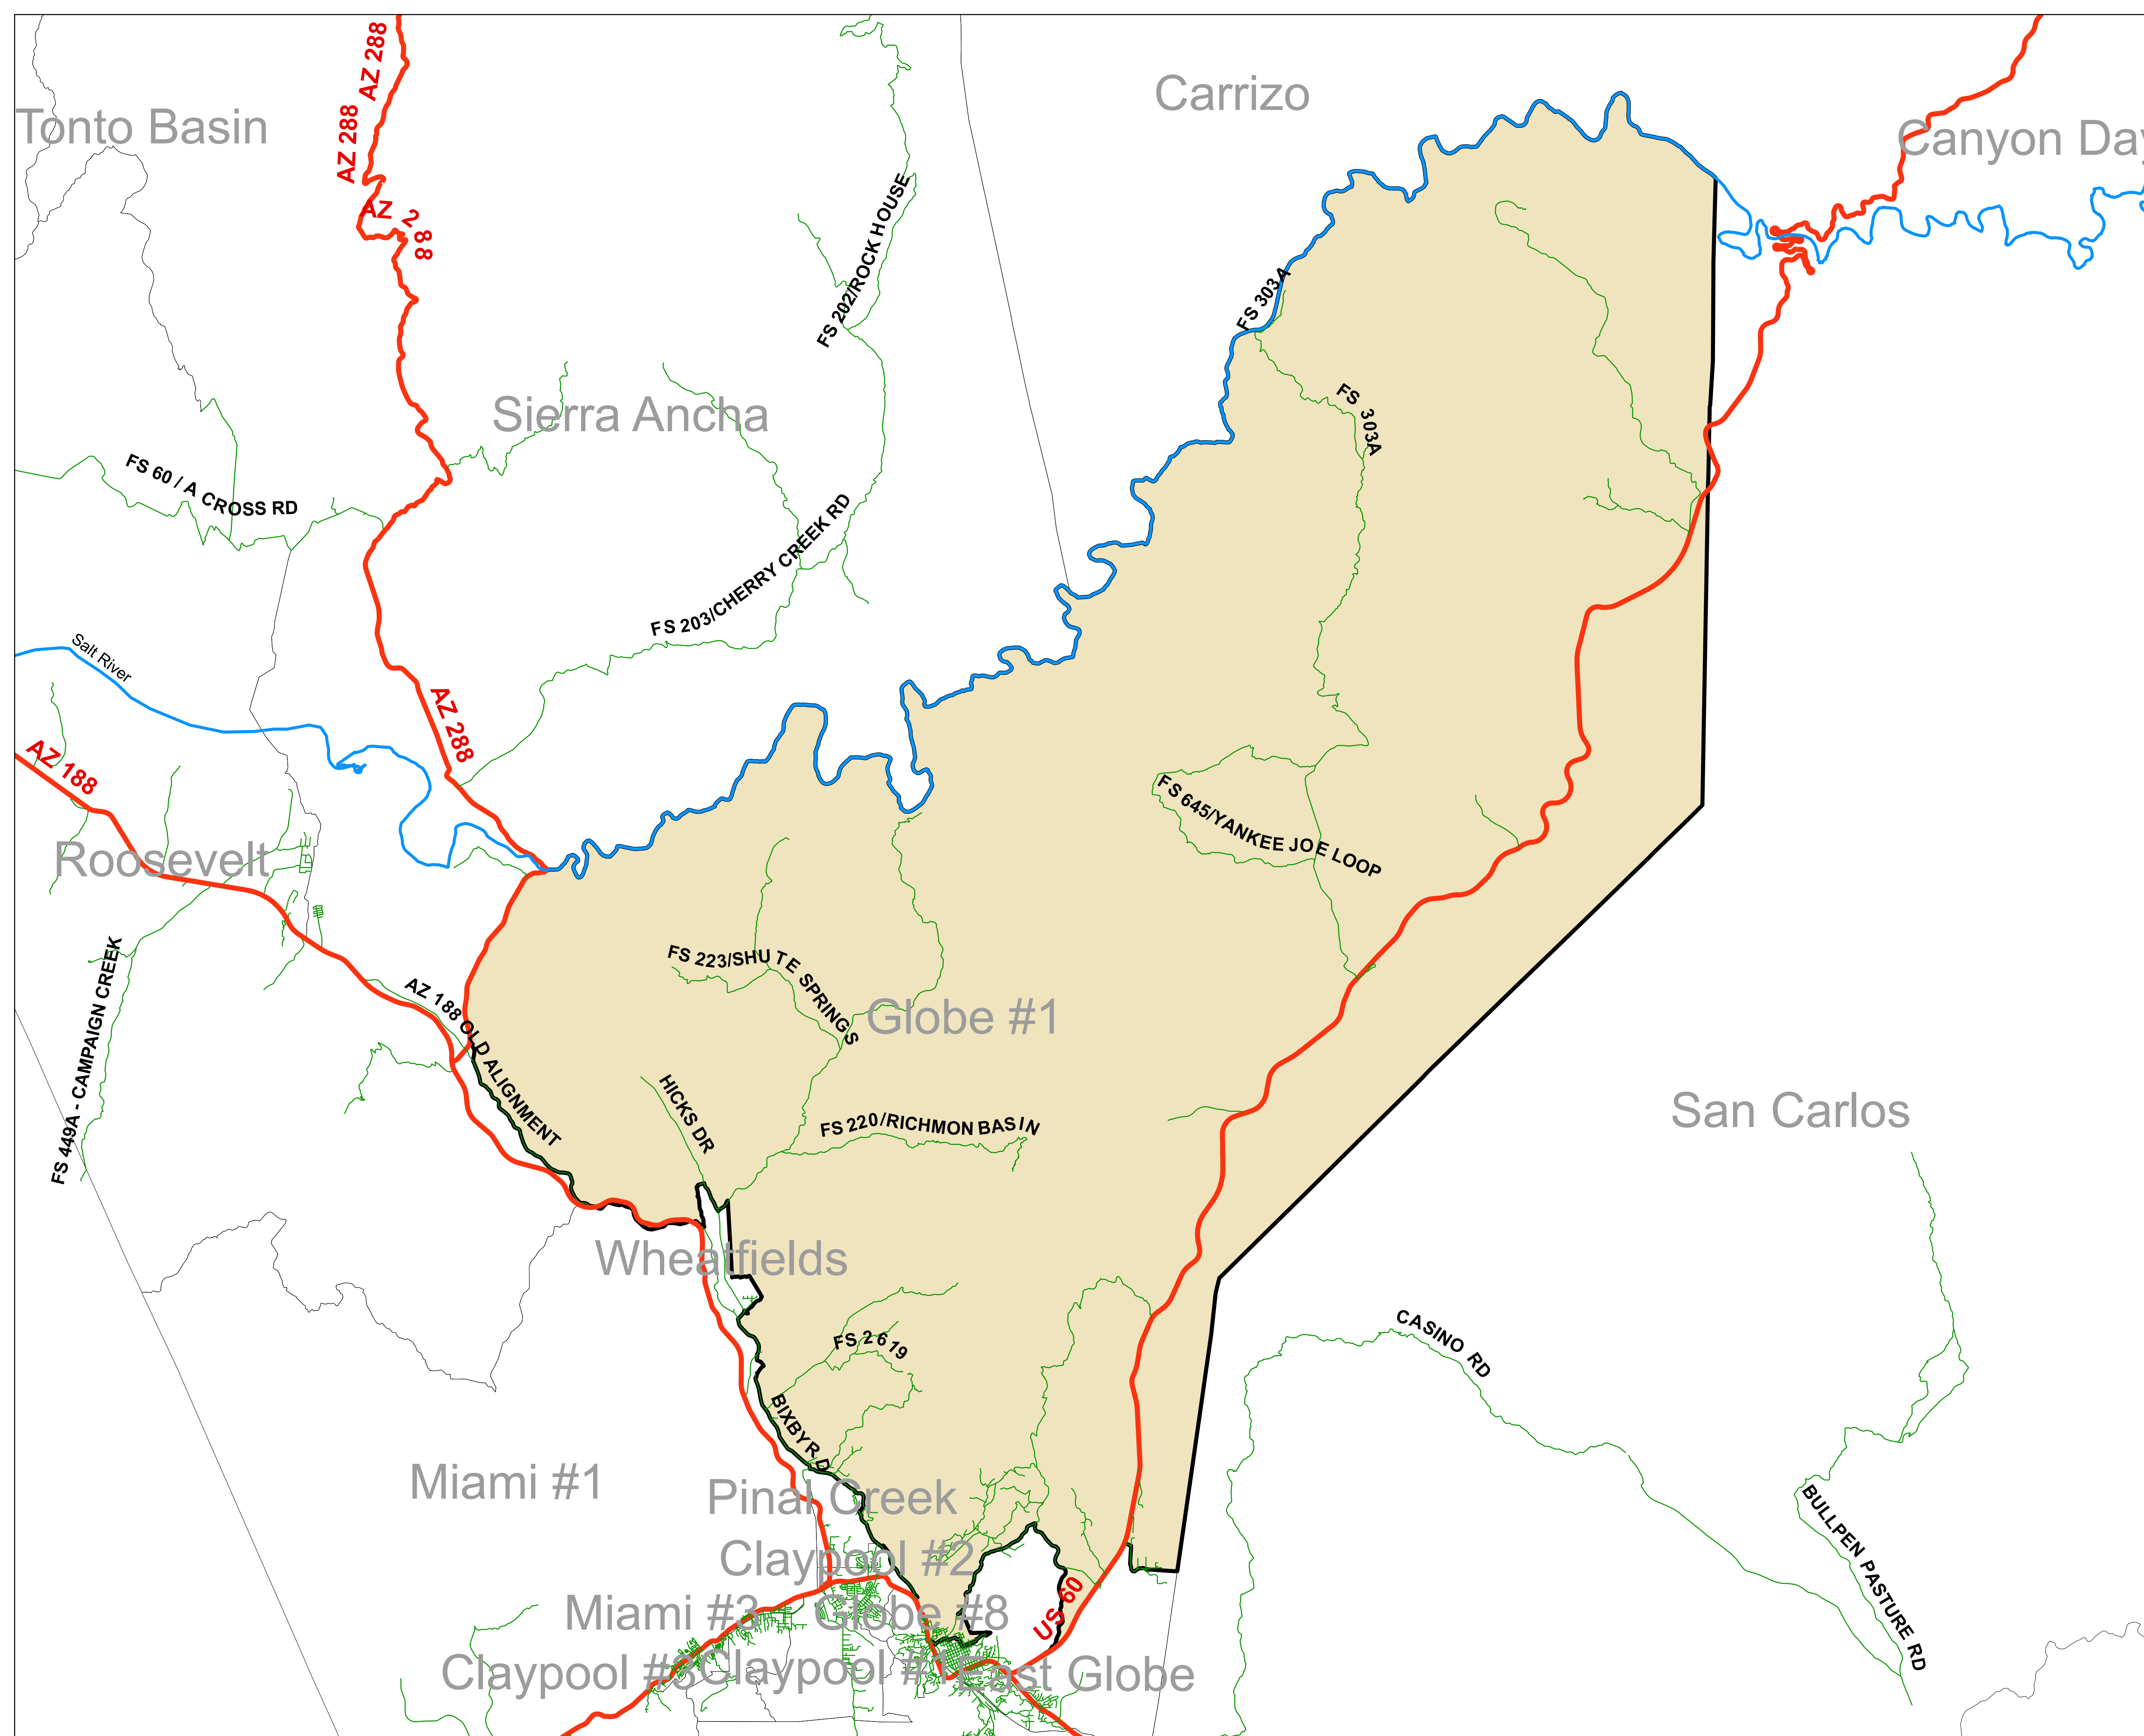

Legend

- Other Roads
- State Highways
- Precincts
- Other Precincts
- Globe #1