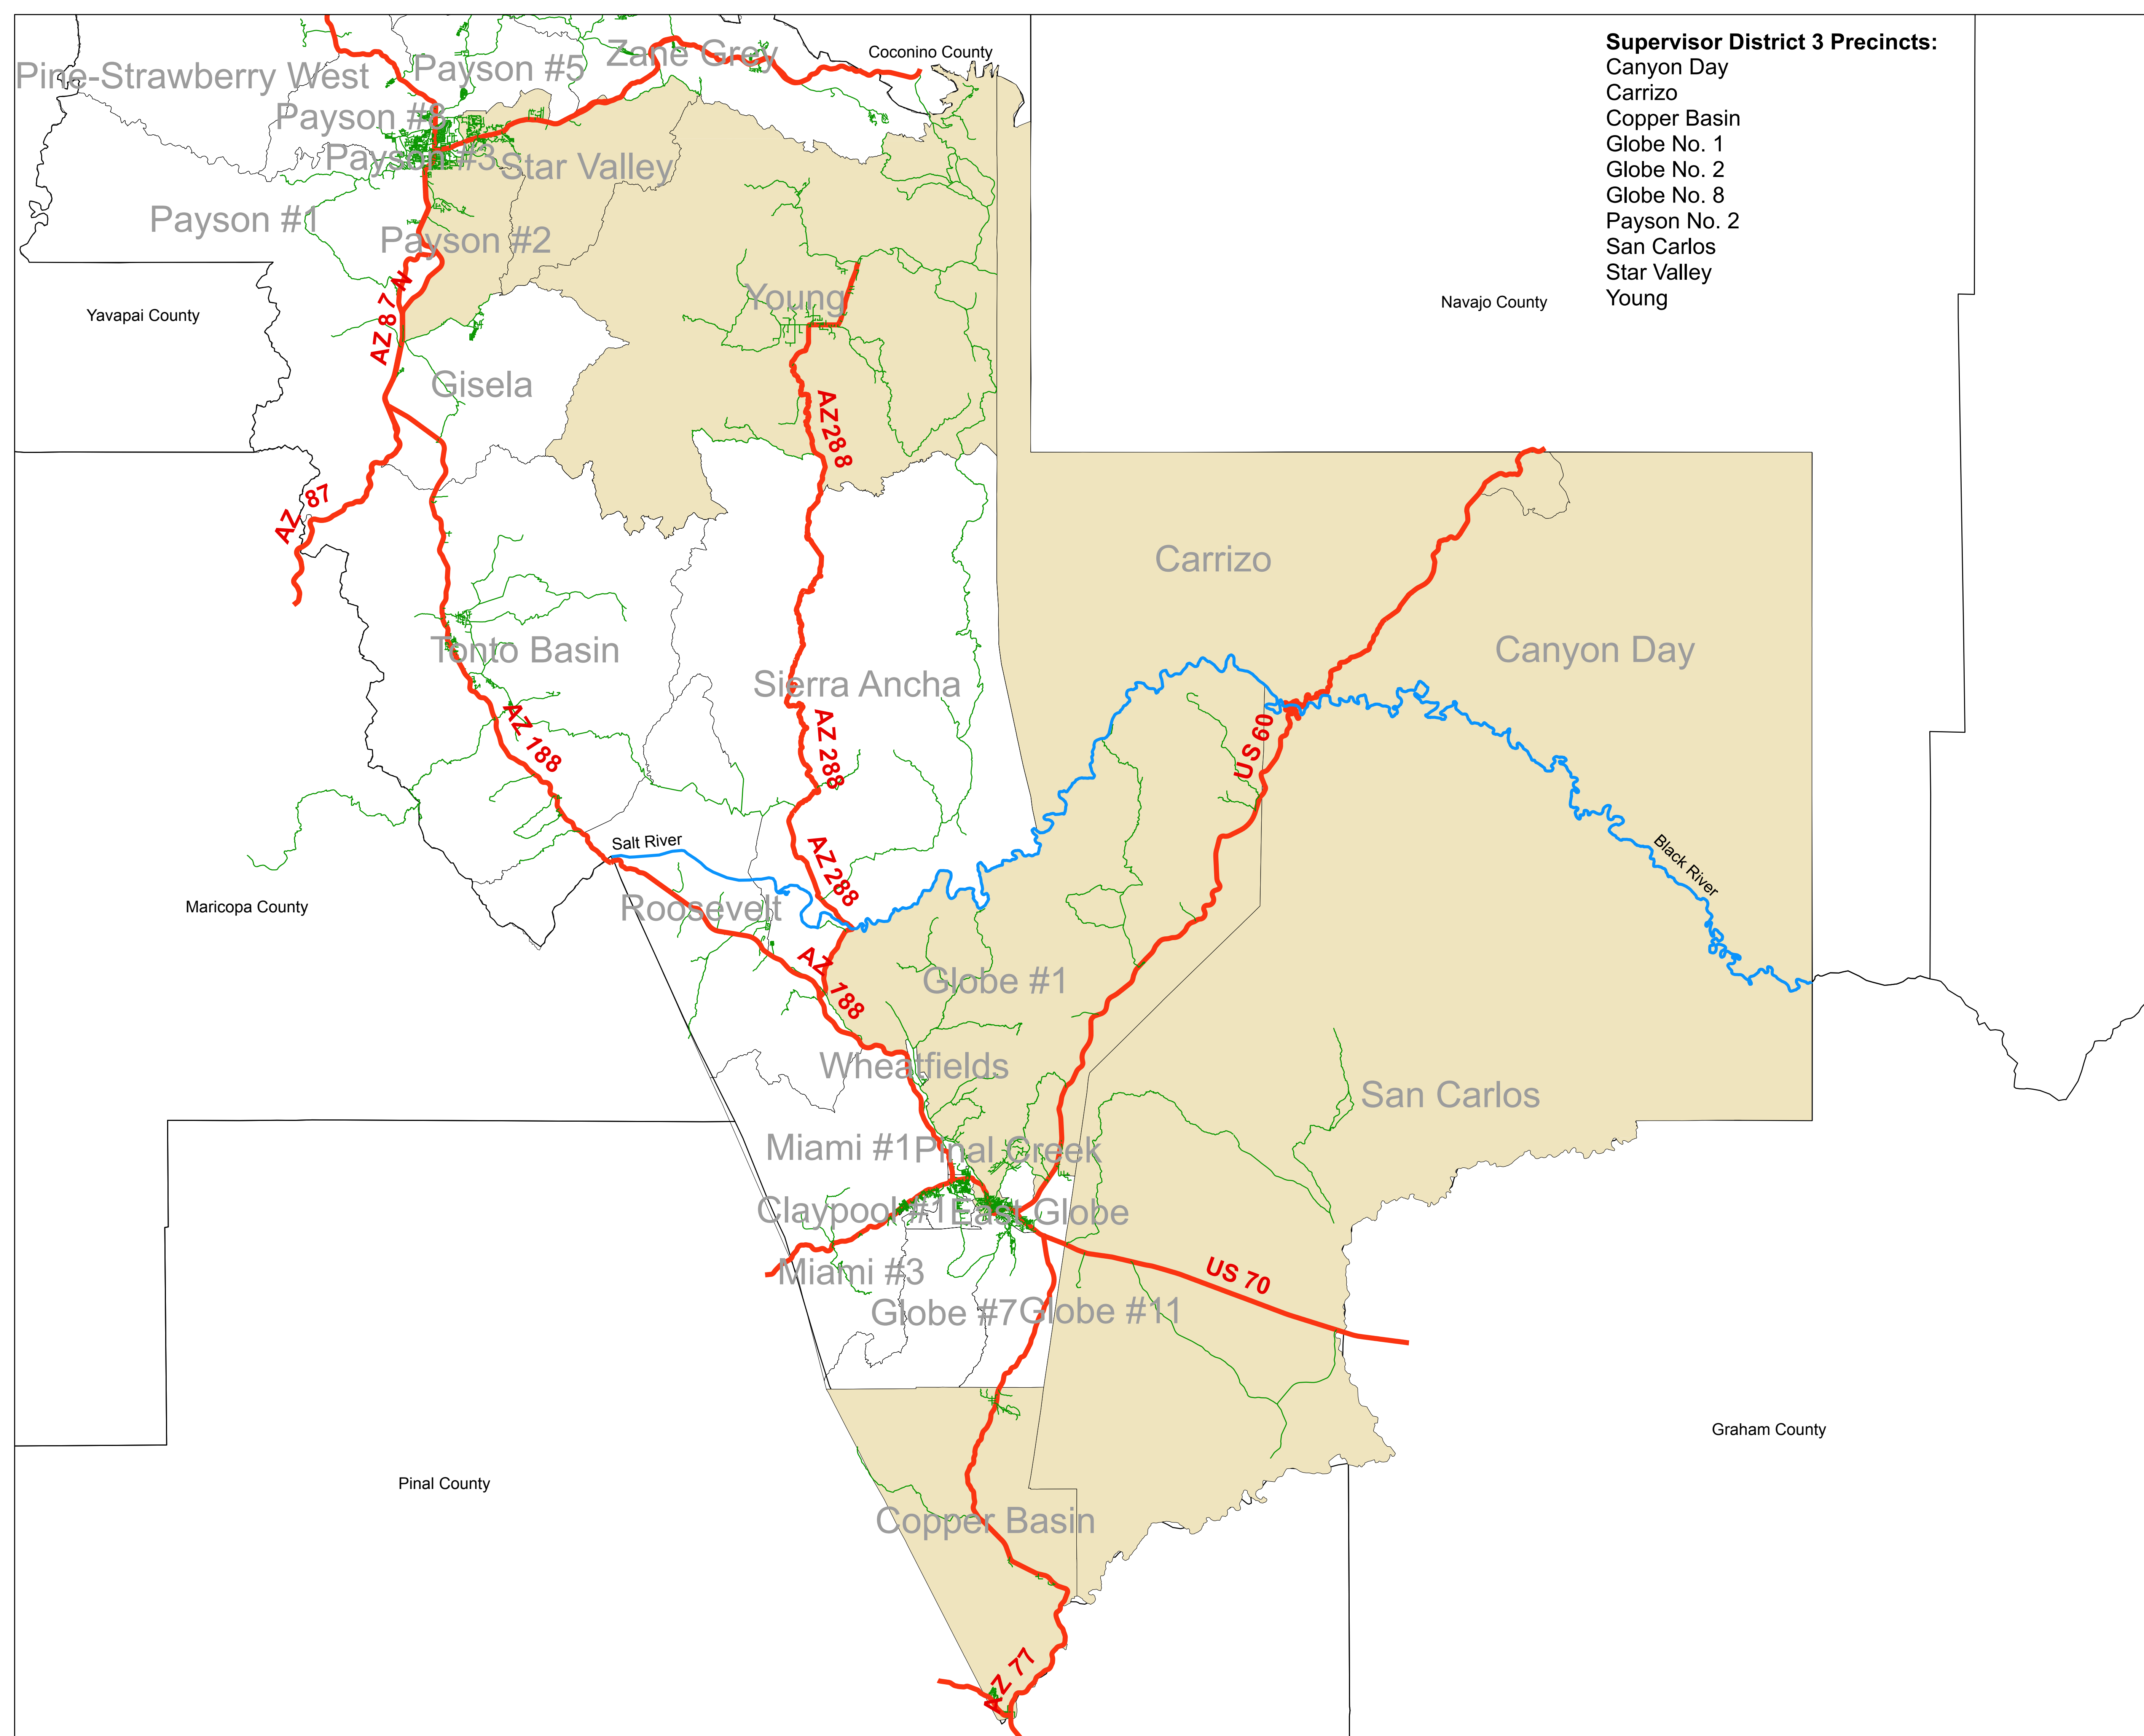

## Gila County Elections Precinct Map

Supervisor District: 3  
Page 1 of 1

**Disclaimer:**

This map is for informational purposes only and is created from a variety of datasets. Gila County is not liable for errors, inaccuracies or omissions and shall be held harmless from and against all damage, loss or liability arising from any use of this exhibit.

**Supervisor District 3 Precincts:**

- Canyon Day
- Carrizo
- Copper Basin
- Globe No. 1
- Globe No. 2
- Globe No. 8
- Payson No. 2
- San Carlos
- Star Valley
- Young

# Gila County Elections Precinct Map

Canyon Day  
Page 1 of 1

Supervisor District: 3  
GCC District: 5

**Disclaimer:**

This map is for informational purposes only and is created from a variety of datasets. Gila County is not liable for errors, inaccuracies or omissions and shall be held harmless from and against all damage, loss or liability arising from any use of this exhibit.

Miami #3

Globe #7

Globe #11

Gila County Elections  
Precinct Map

Copper Basin  
Page 1 of 1

Supervisor District: 3  
GCC District: 4

**Disclaimer:**  
This map is for informational purposes only and is created from a variety of datasets. Gila County is not liable for errors, inaccuracies or omissions and shall be held harmless from and against all damage, loss or liability arising from any use of this exhibit.