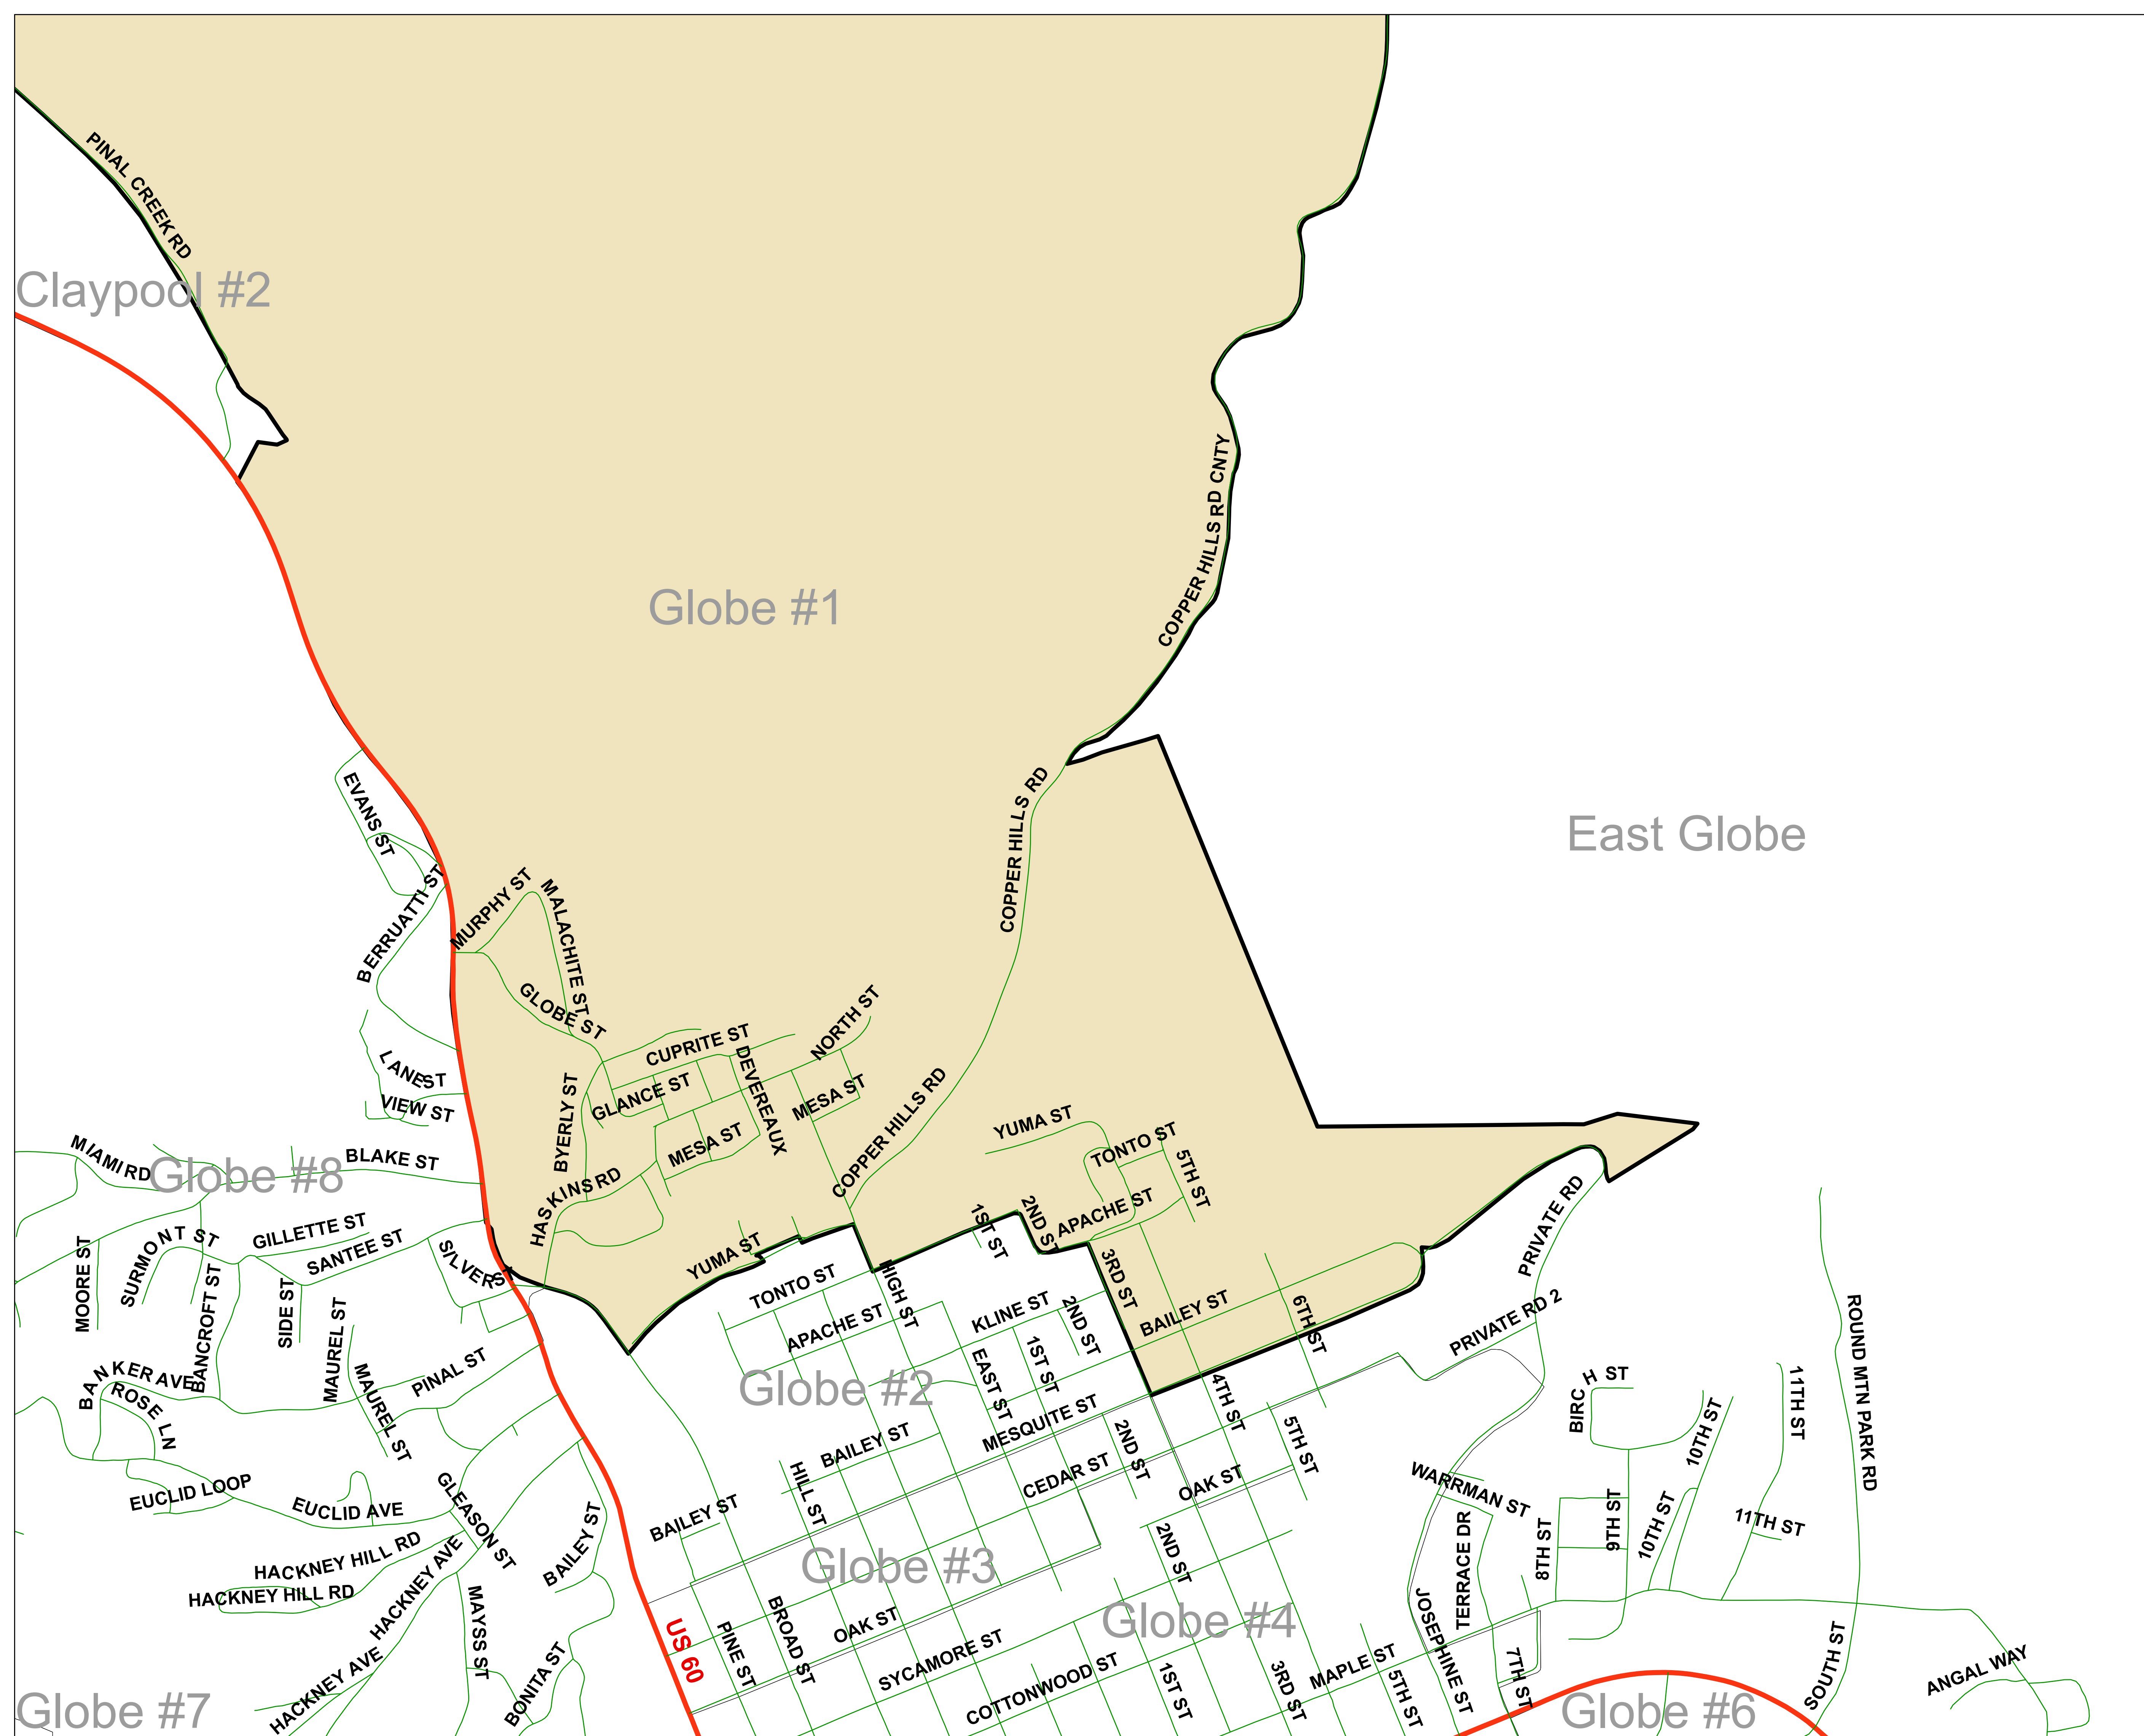

Legend

- Other Roads
- State Highways
- Precincts
- Other Precincts
- Globe #1