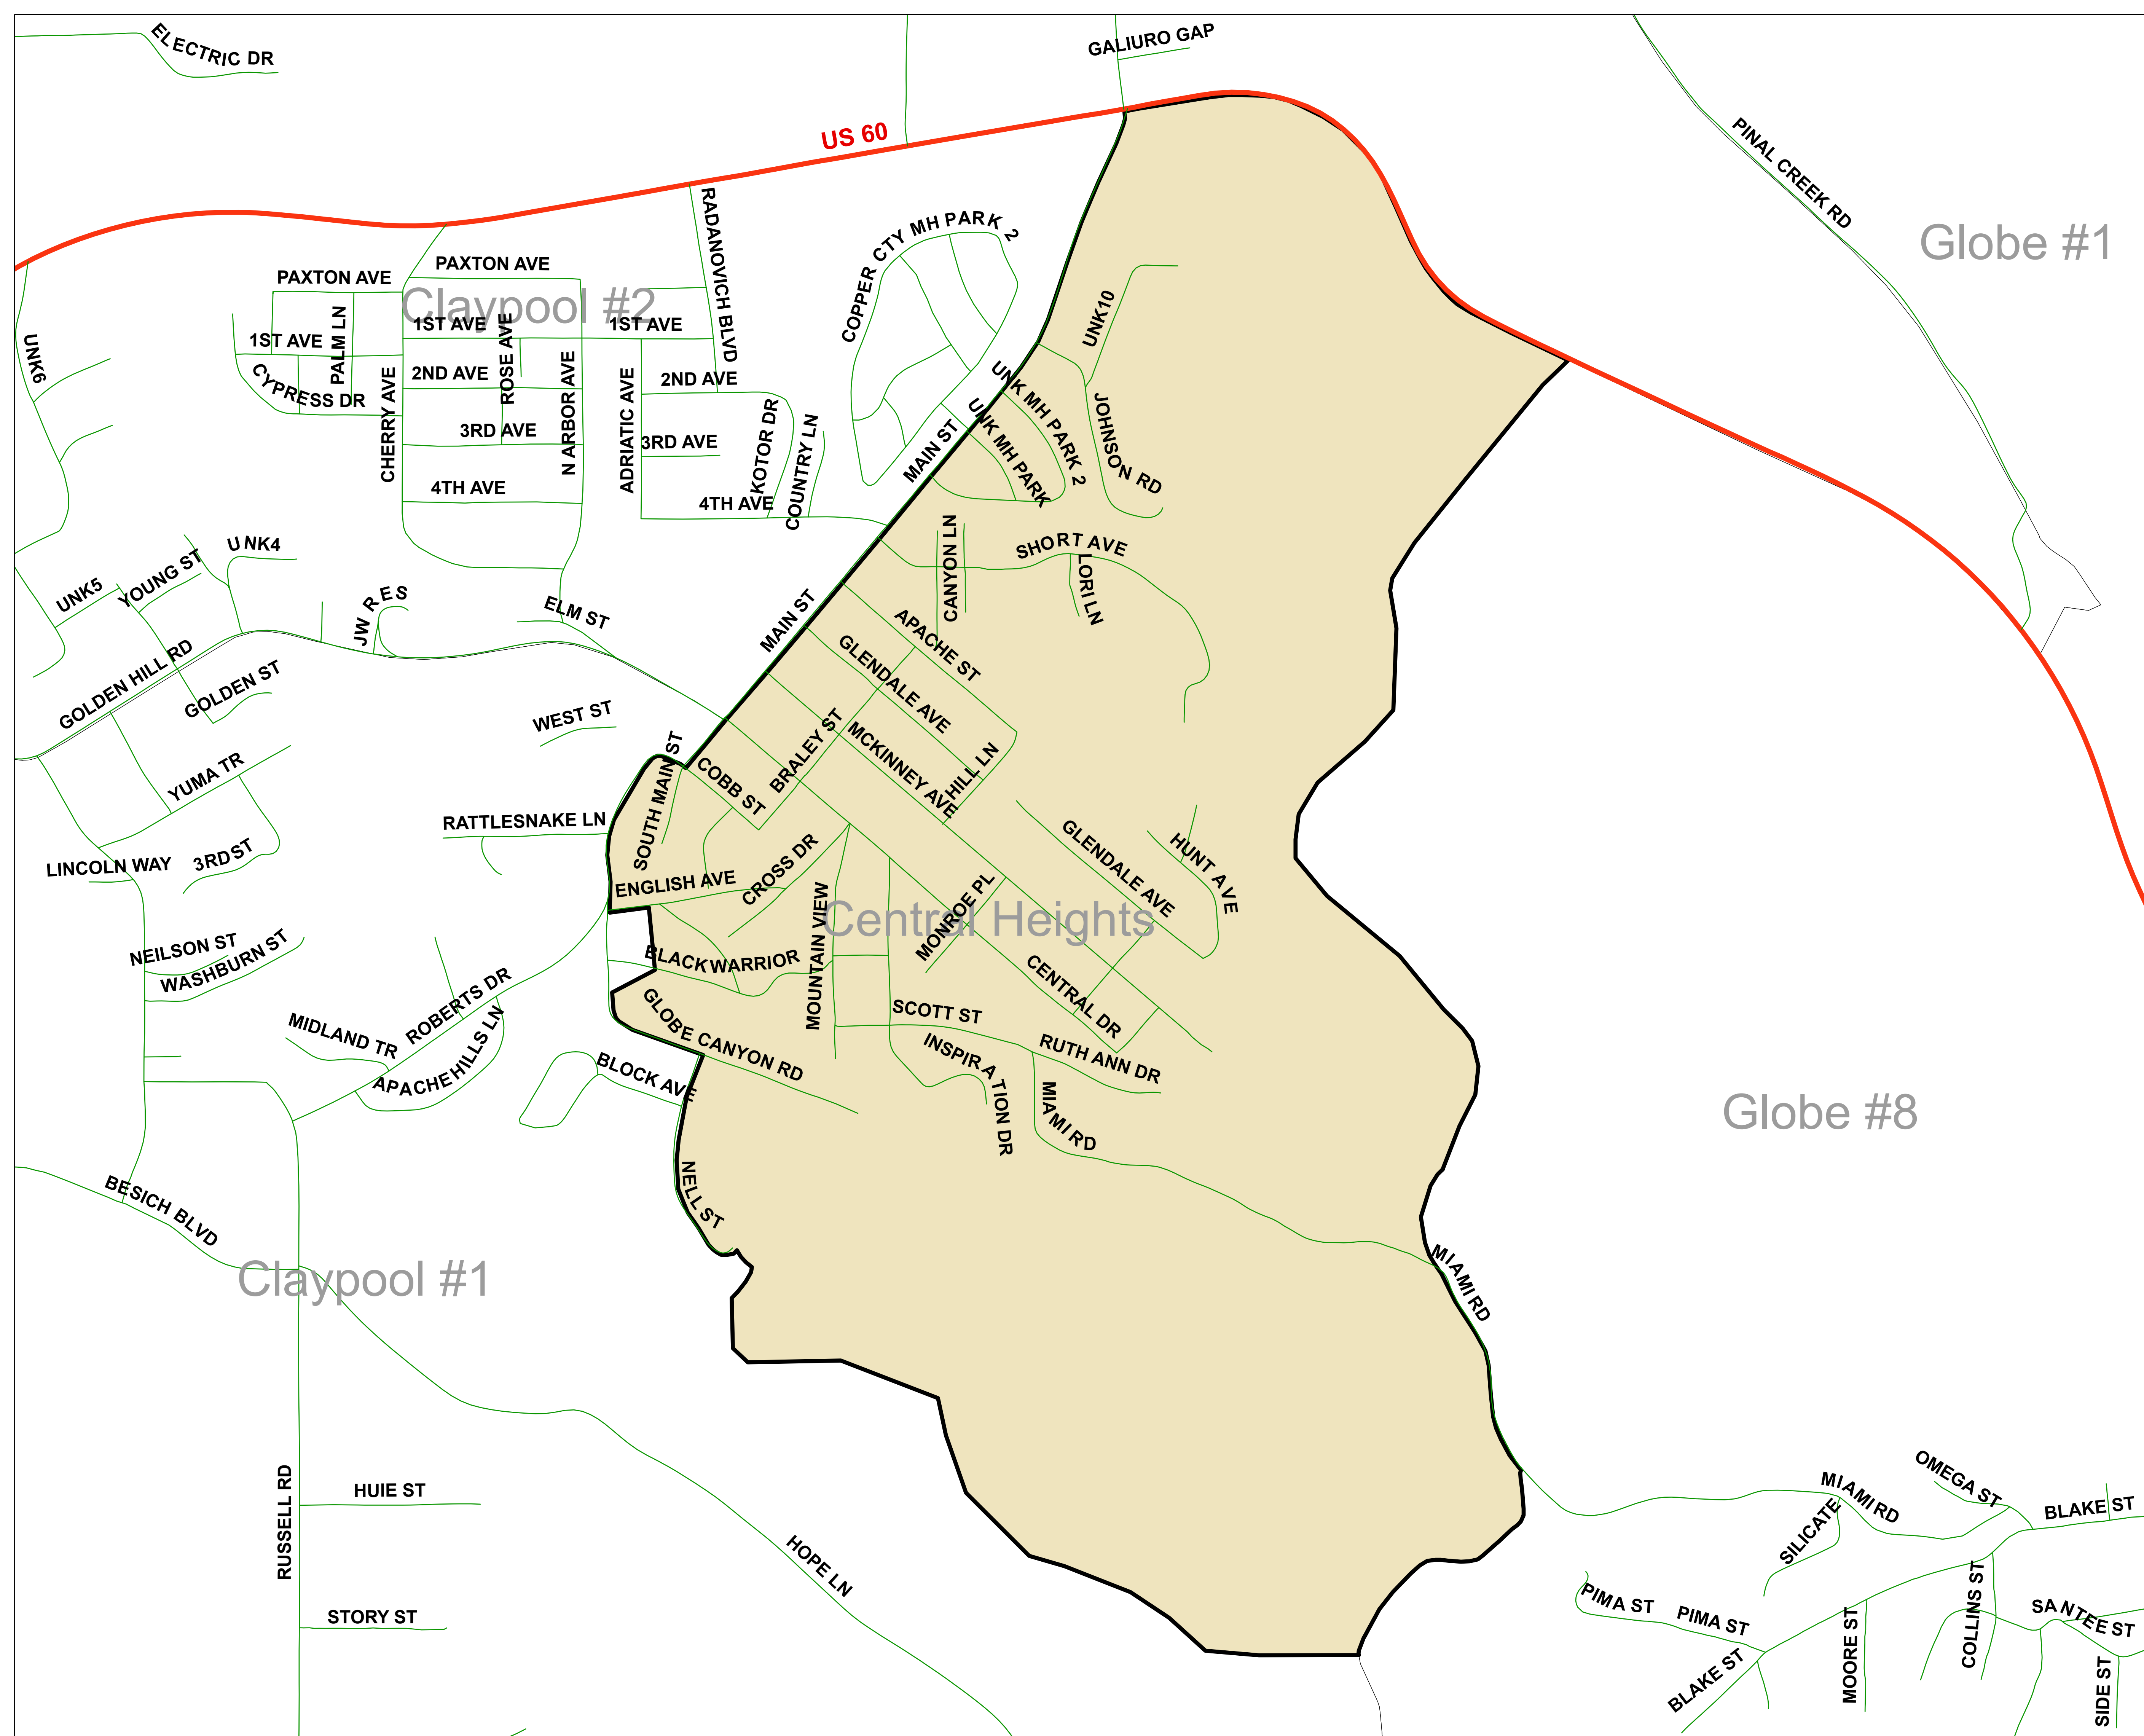

Legend

- Other Roads
- State Highways
- **Precincts**
- Other Precincts
- Central Heights