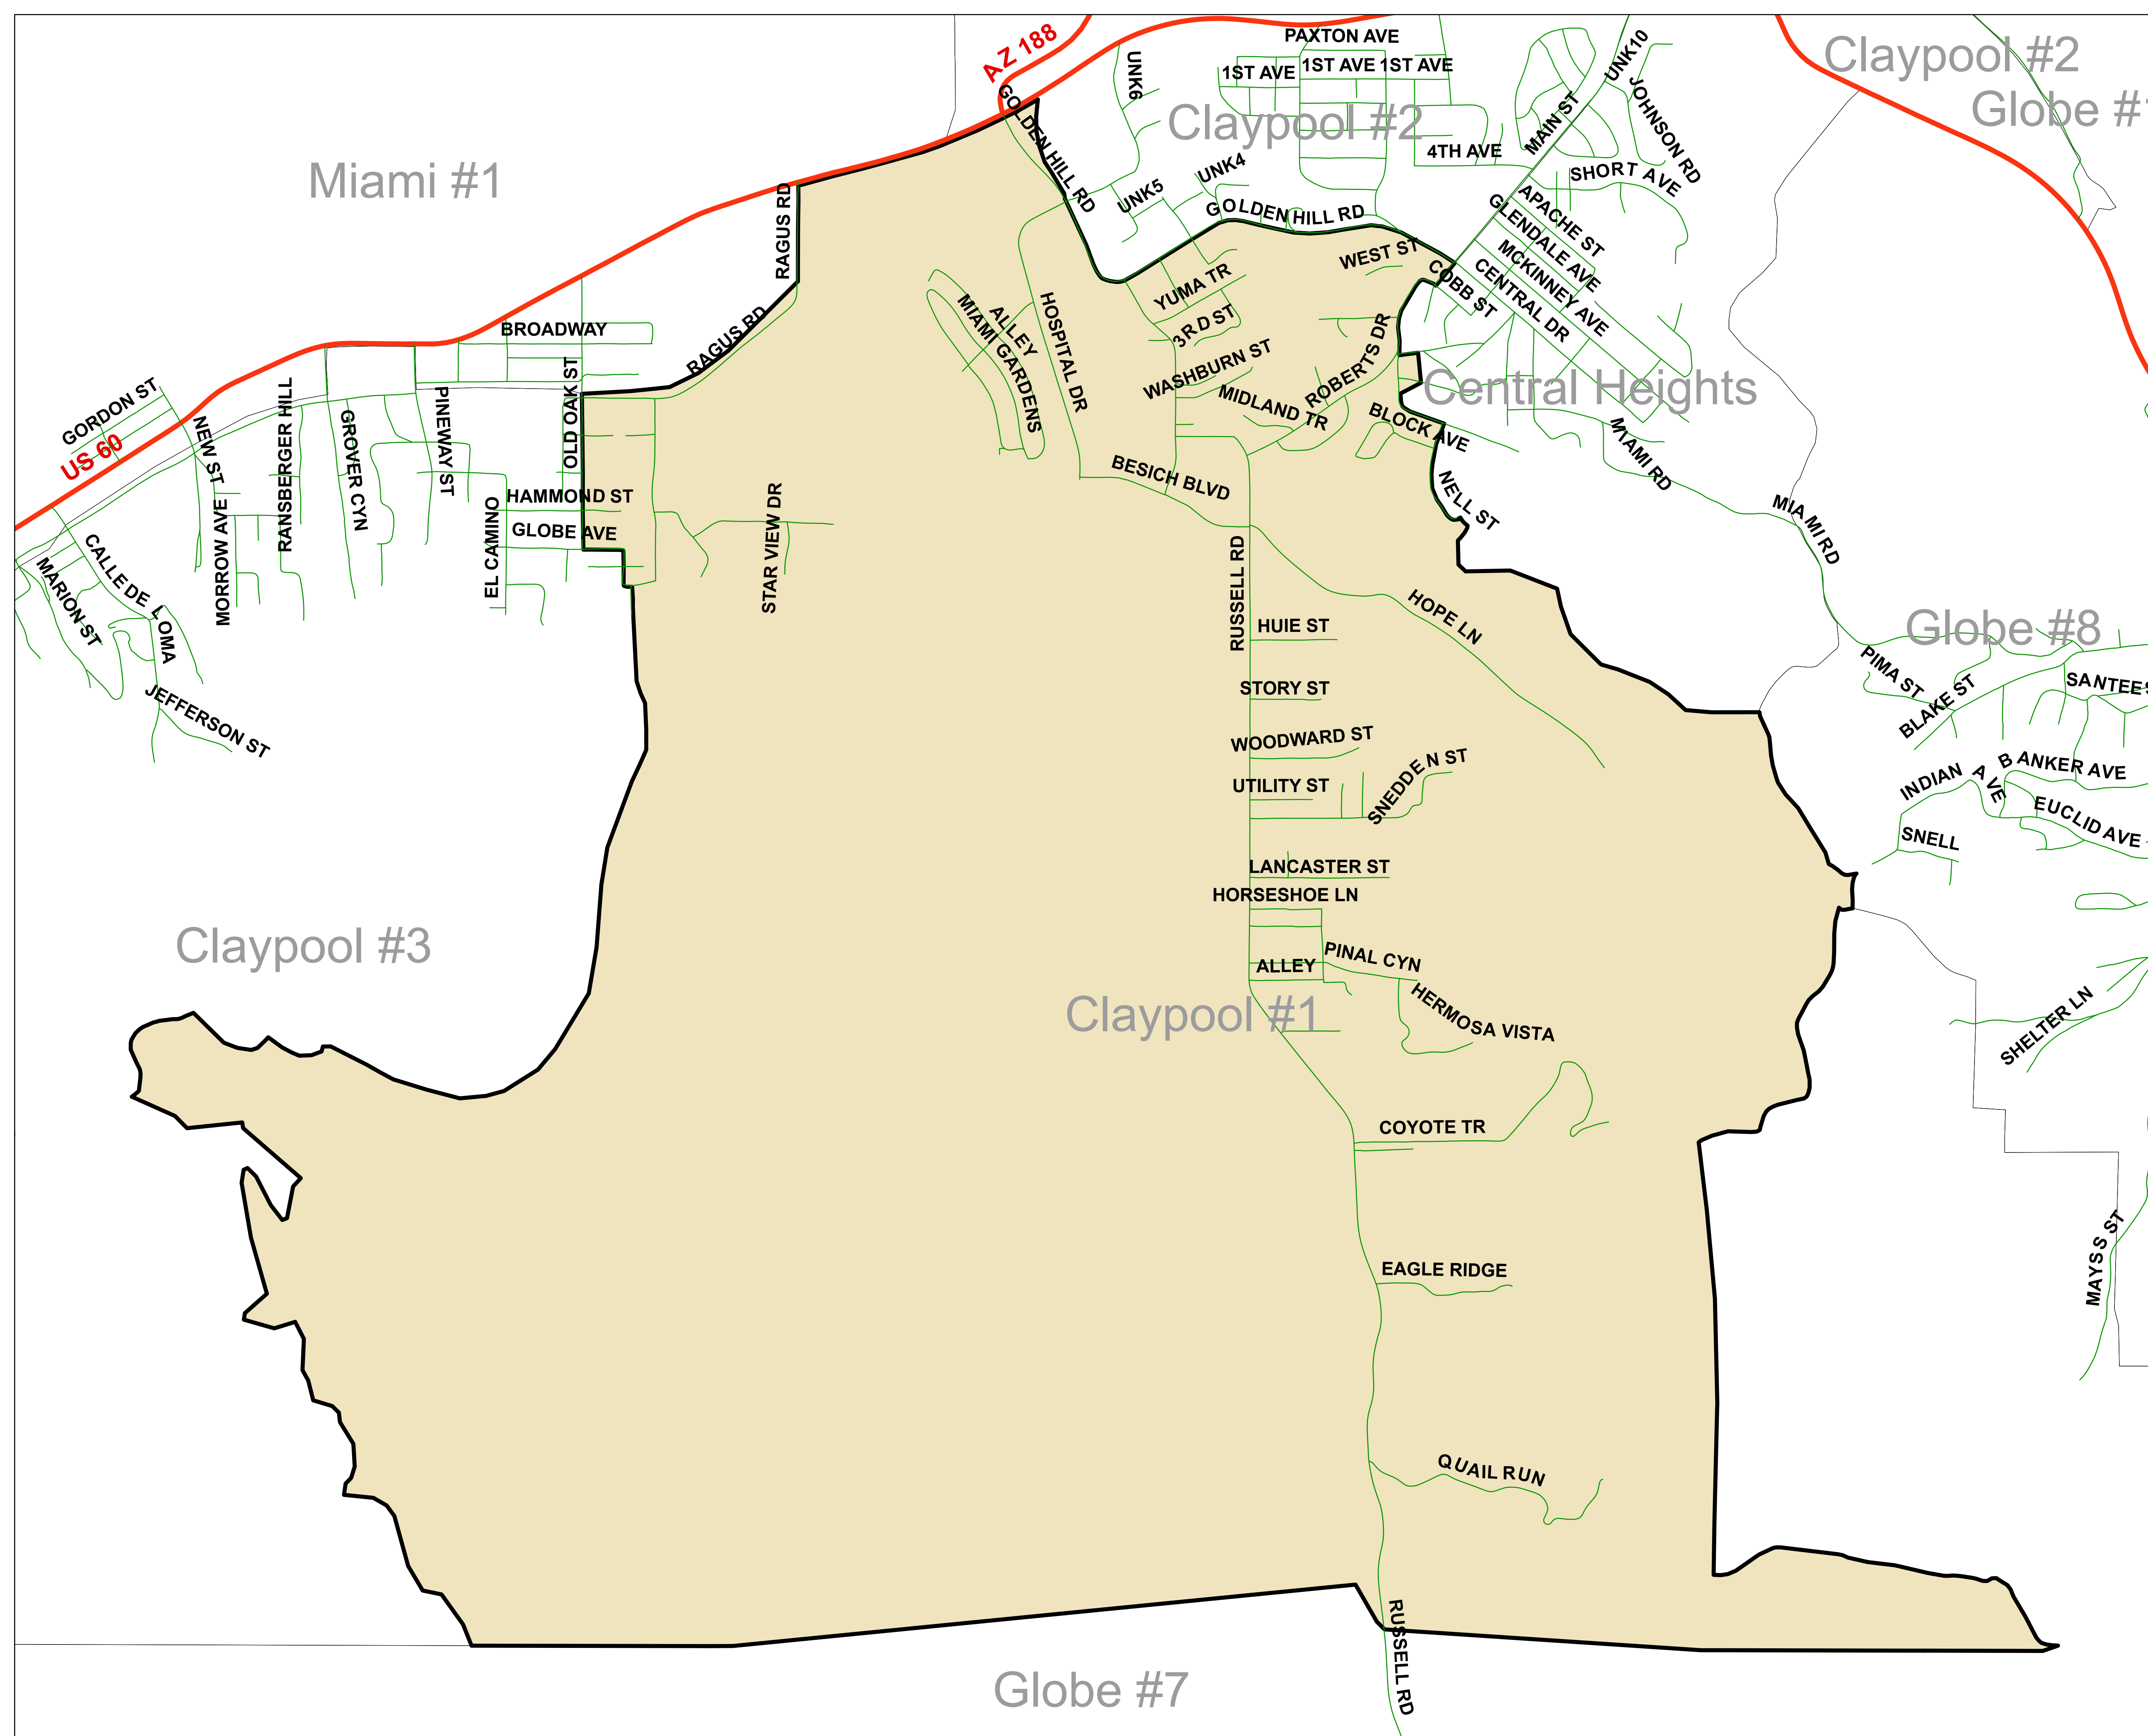

Miami #1

Claypool #2

Claypool #2
Globe #1

Central Heights

Globe #8

Claypool #3

Claypool #1

Globe #7