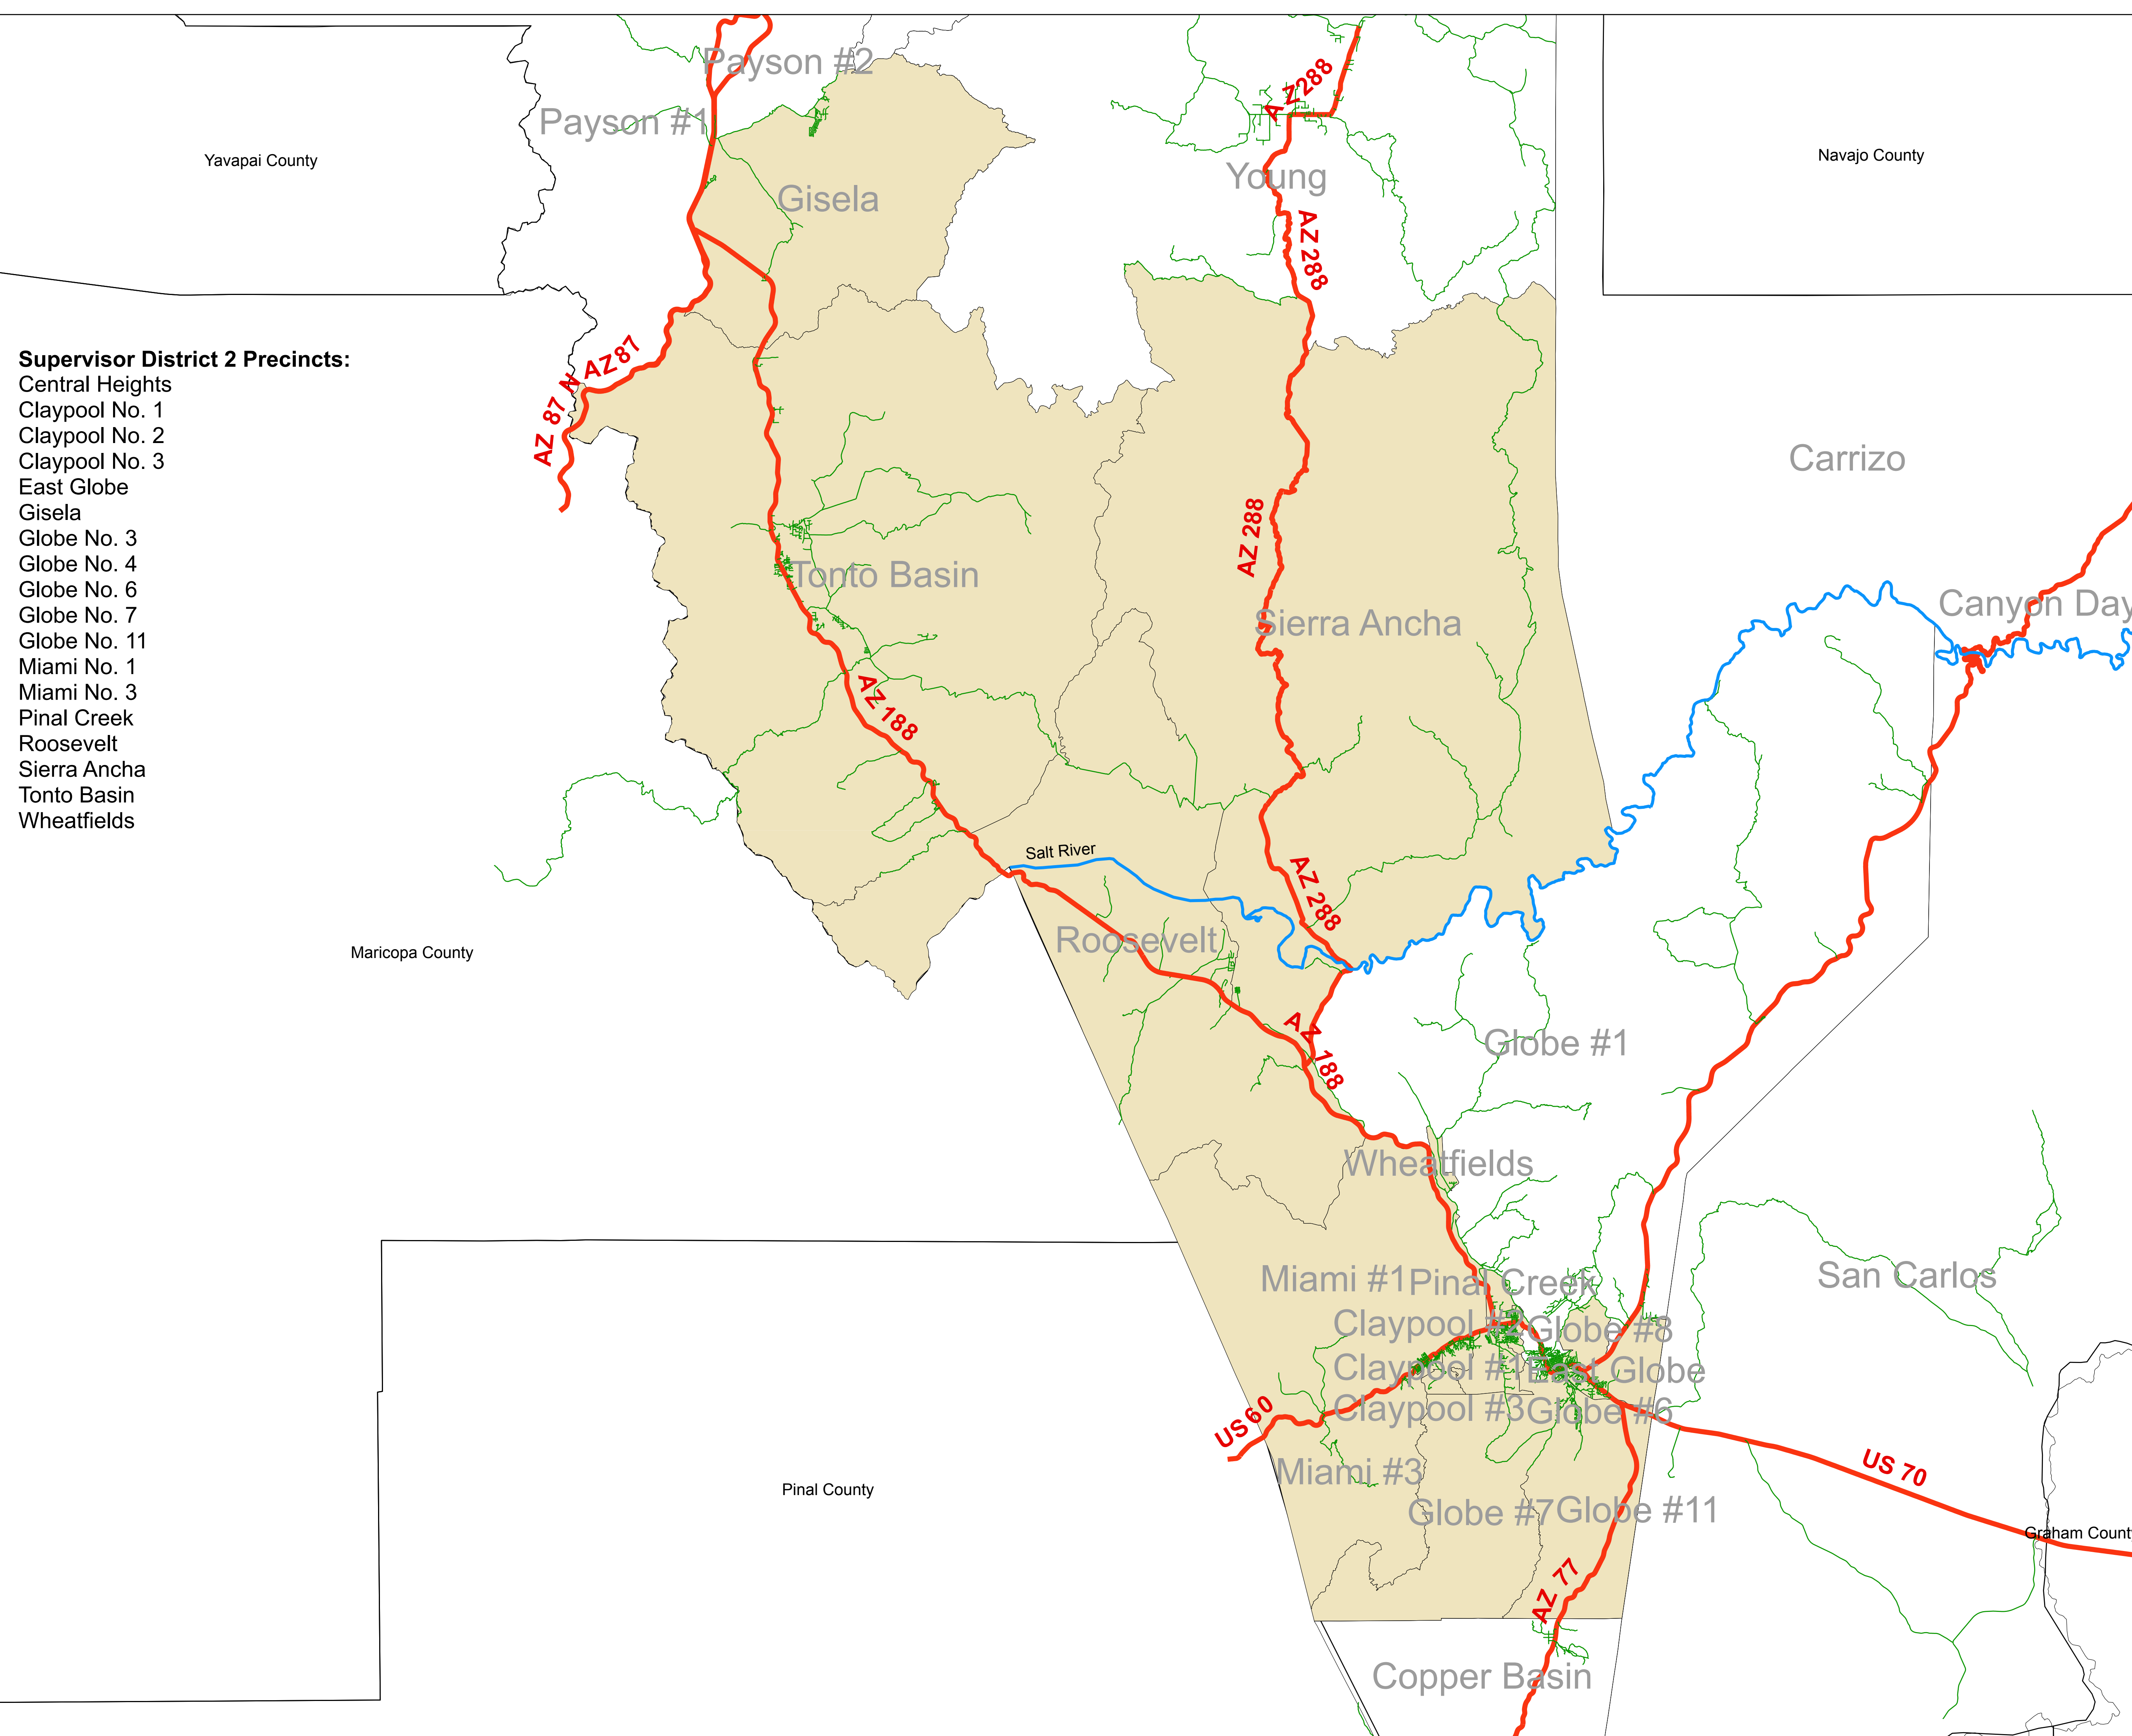

Supervisor District 2 Precincts:

- Central Heights
- Claypool No. 1
- Claypool No. 2
- Claypool No. 3
- East Globe
- Gisela
- Globe No. 3
- Globe No. 4
- Globe No. 6
- Globe No. 7
- Globe No. 11
- Miami No. 1
- Miami No. 3
- Pinal Creek
- Roosevelt
- Sierra Ancha
- Tonto Basin
- Wheatfields