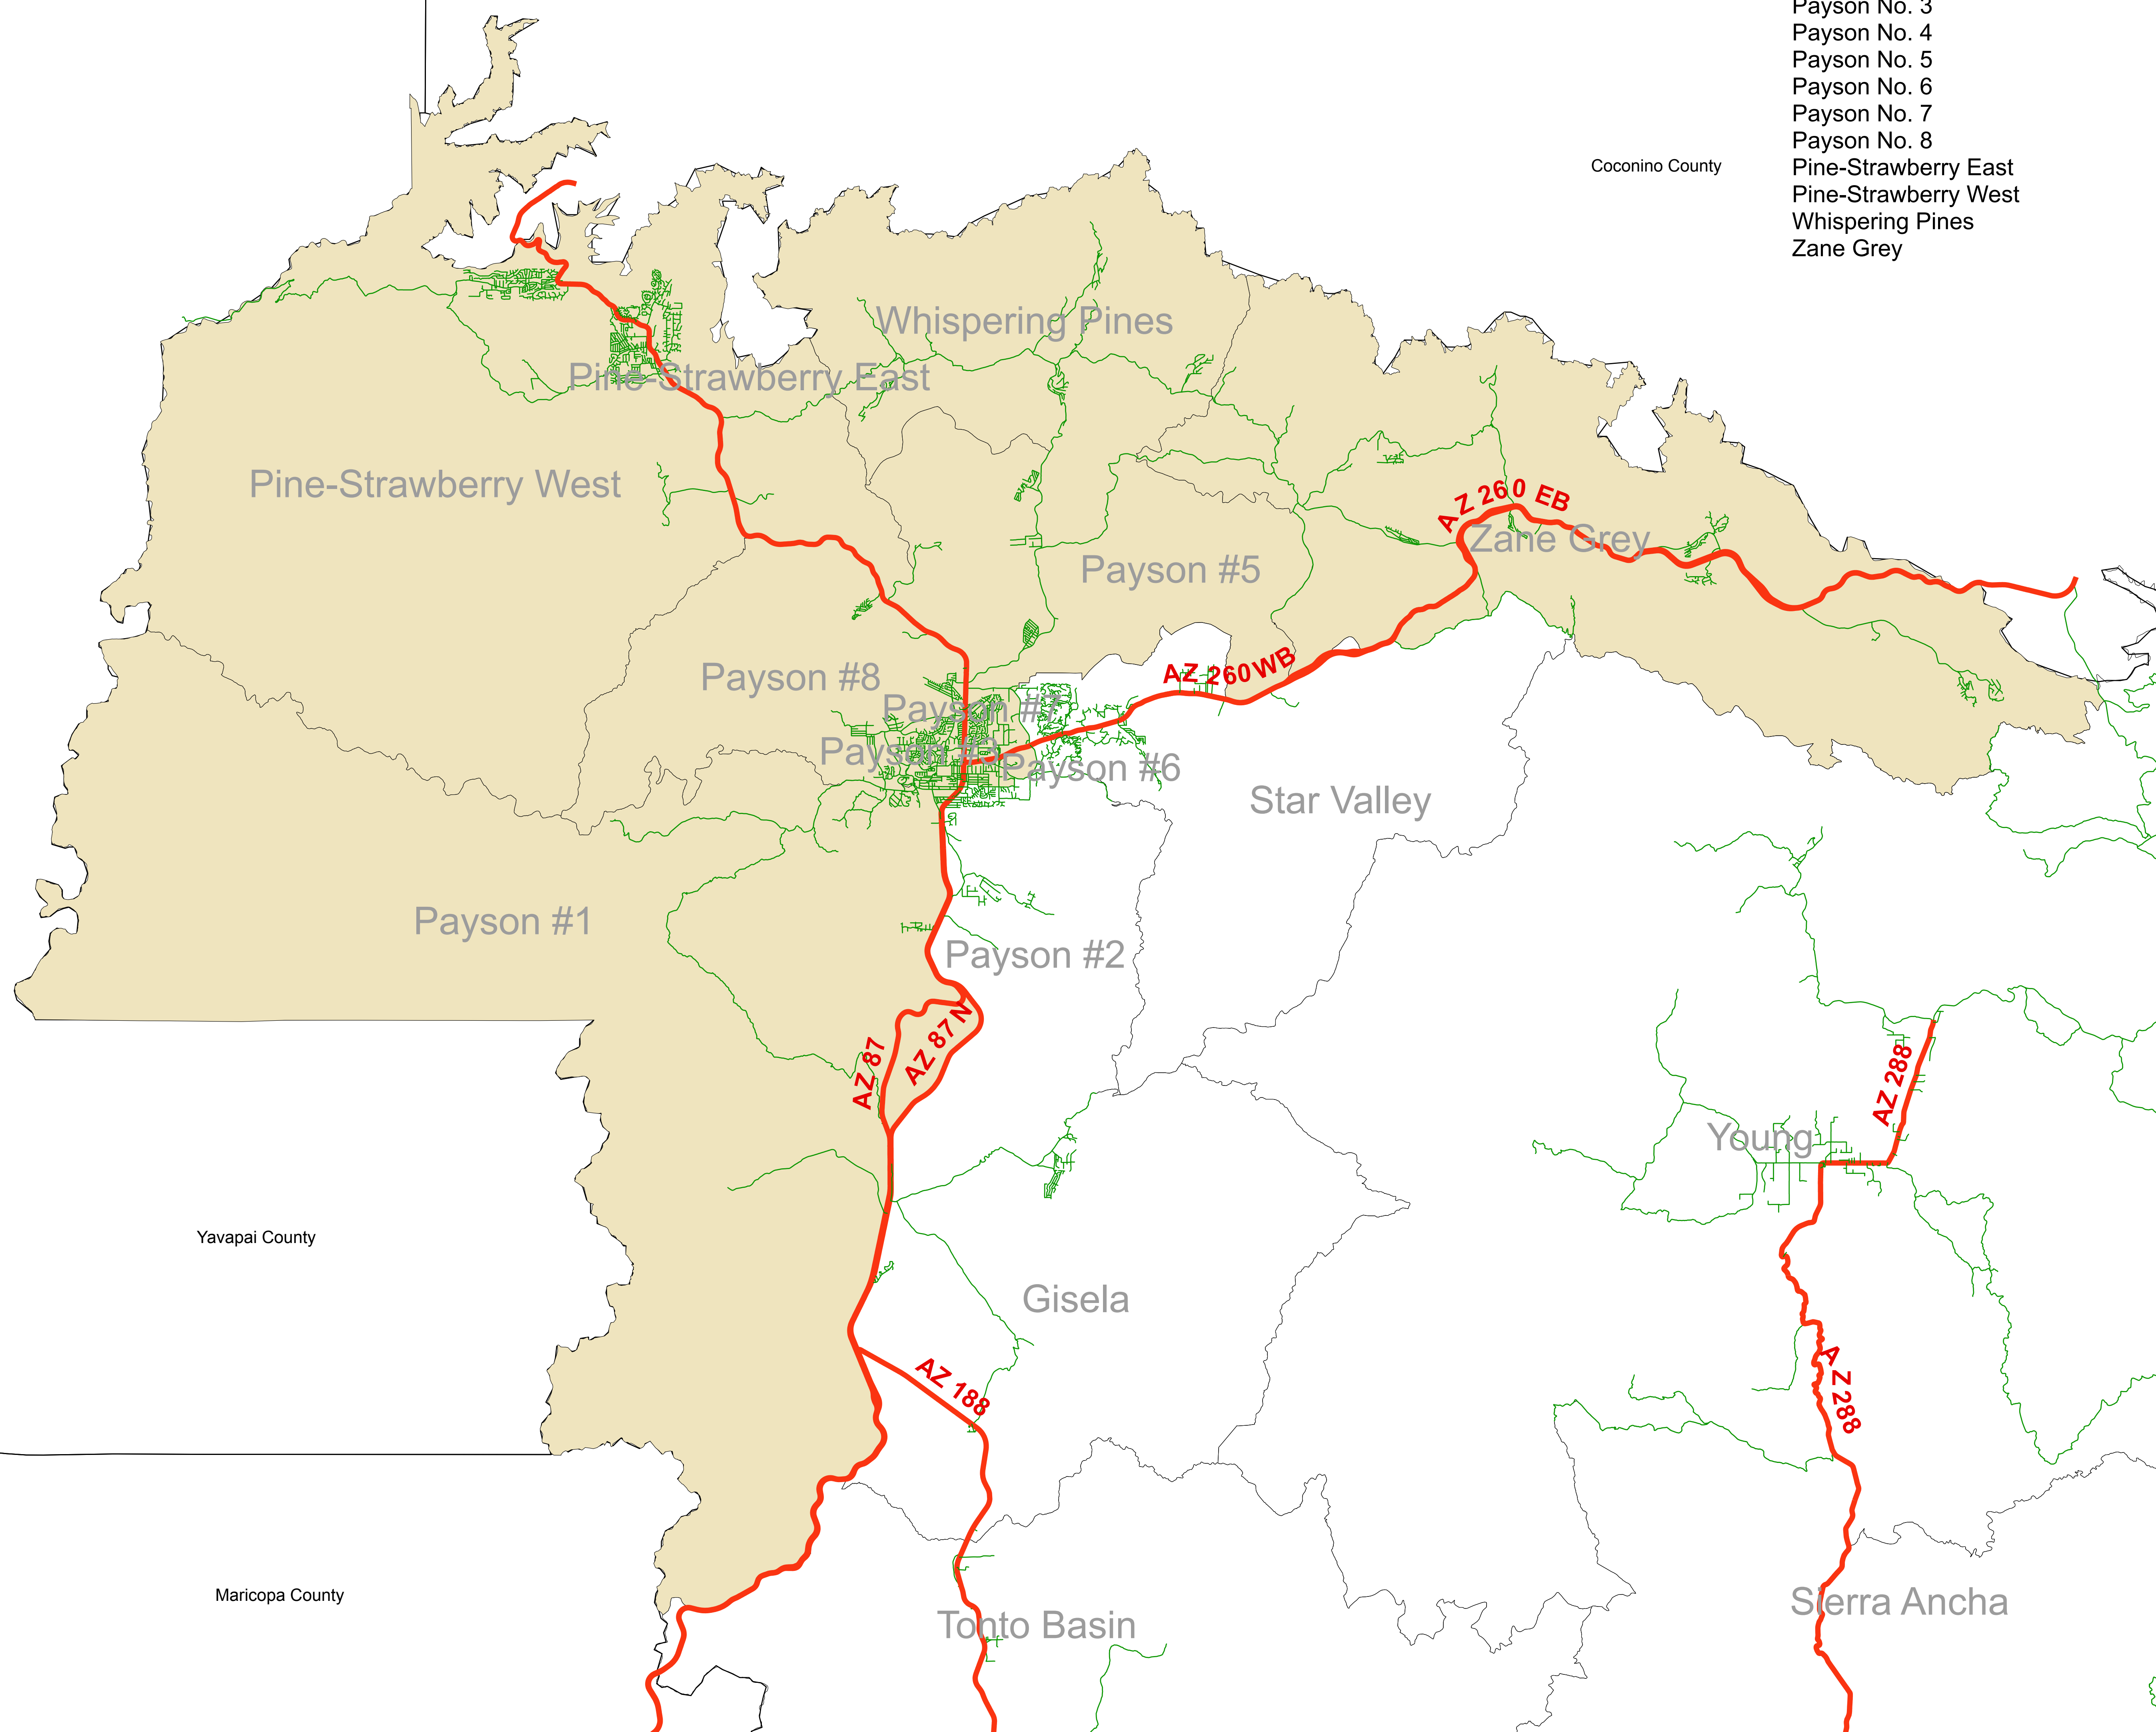

- Supervisor District 1 Precincts:**
- Payson No. 1
  - Payson No. 3
  - Payson No. 4
  - Payson No. 5
  - Payson No. 6
  - Payson No. 7
  - Payson No. 8
  - Pine-Strawberry East
  - Pine-Strawberry West
  - Whispering Pines
  - Zane Grey

Coconino County