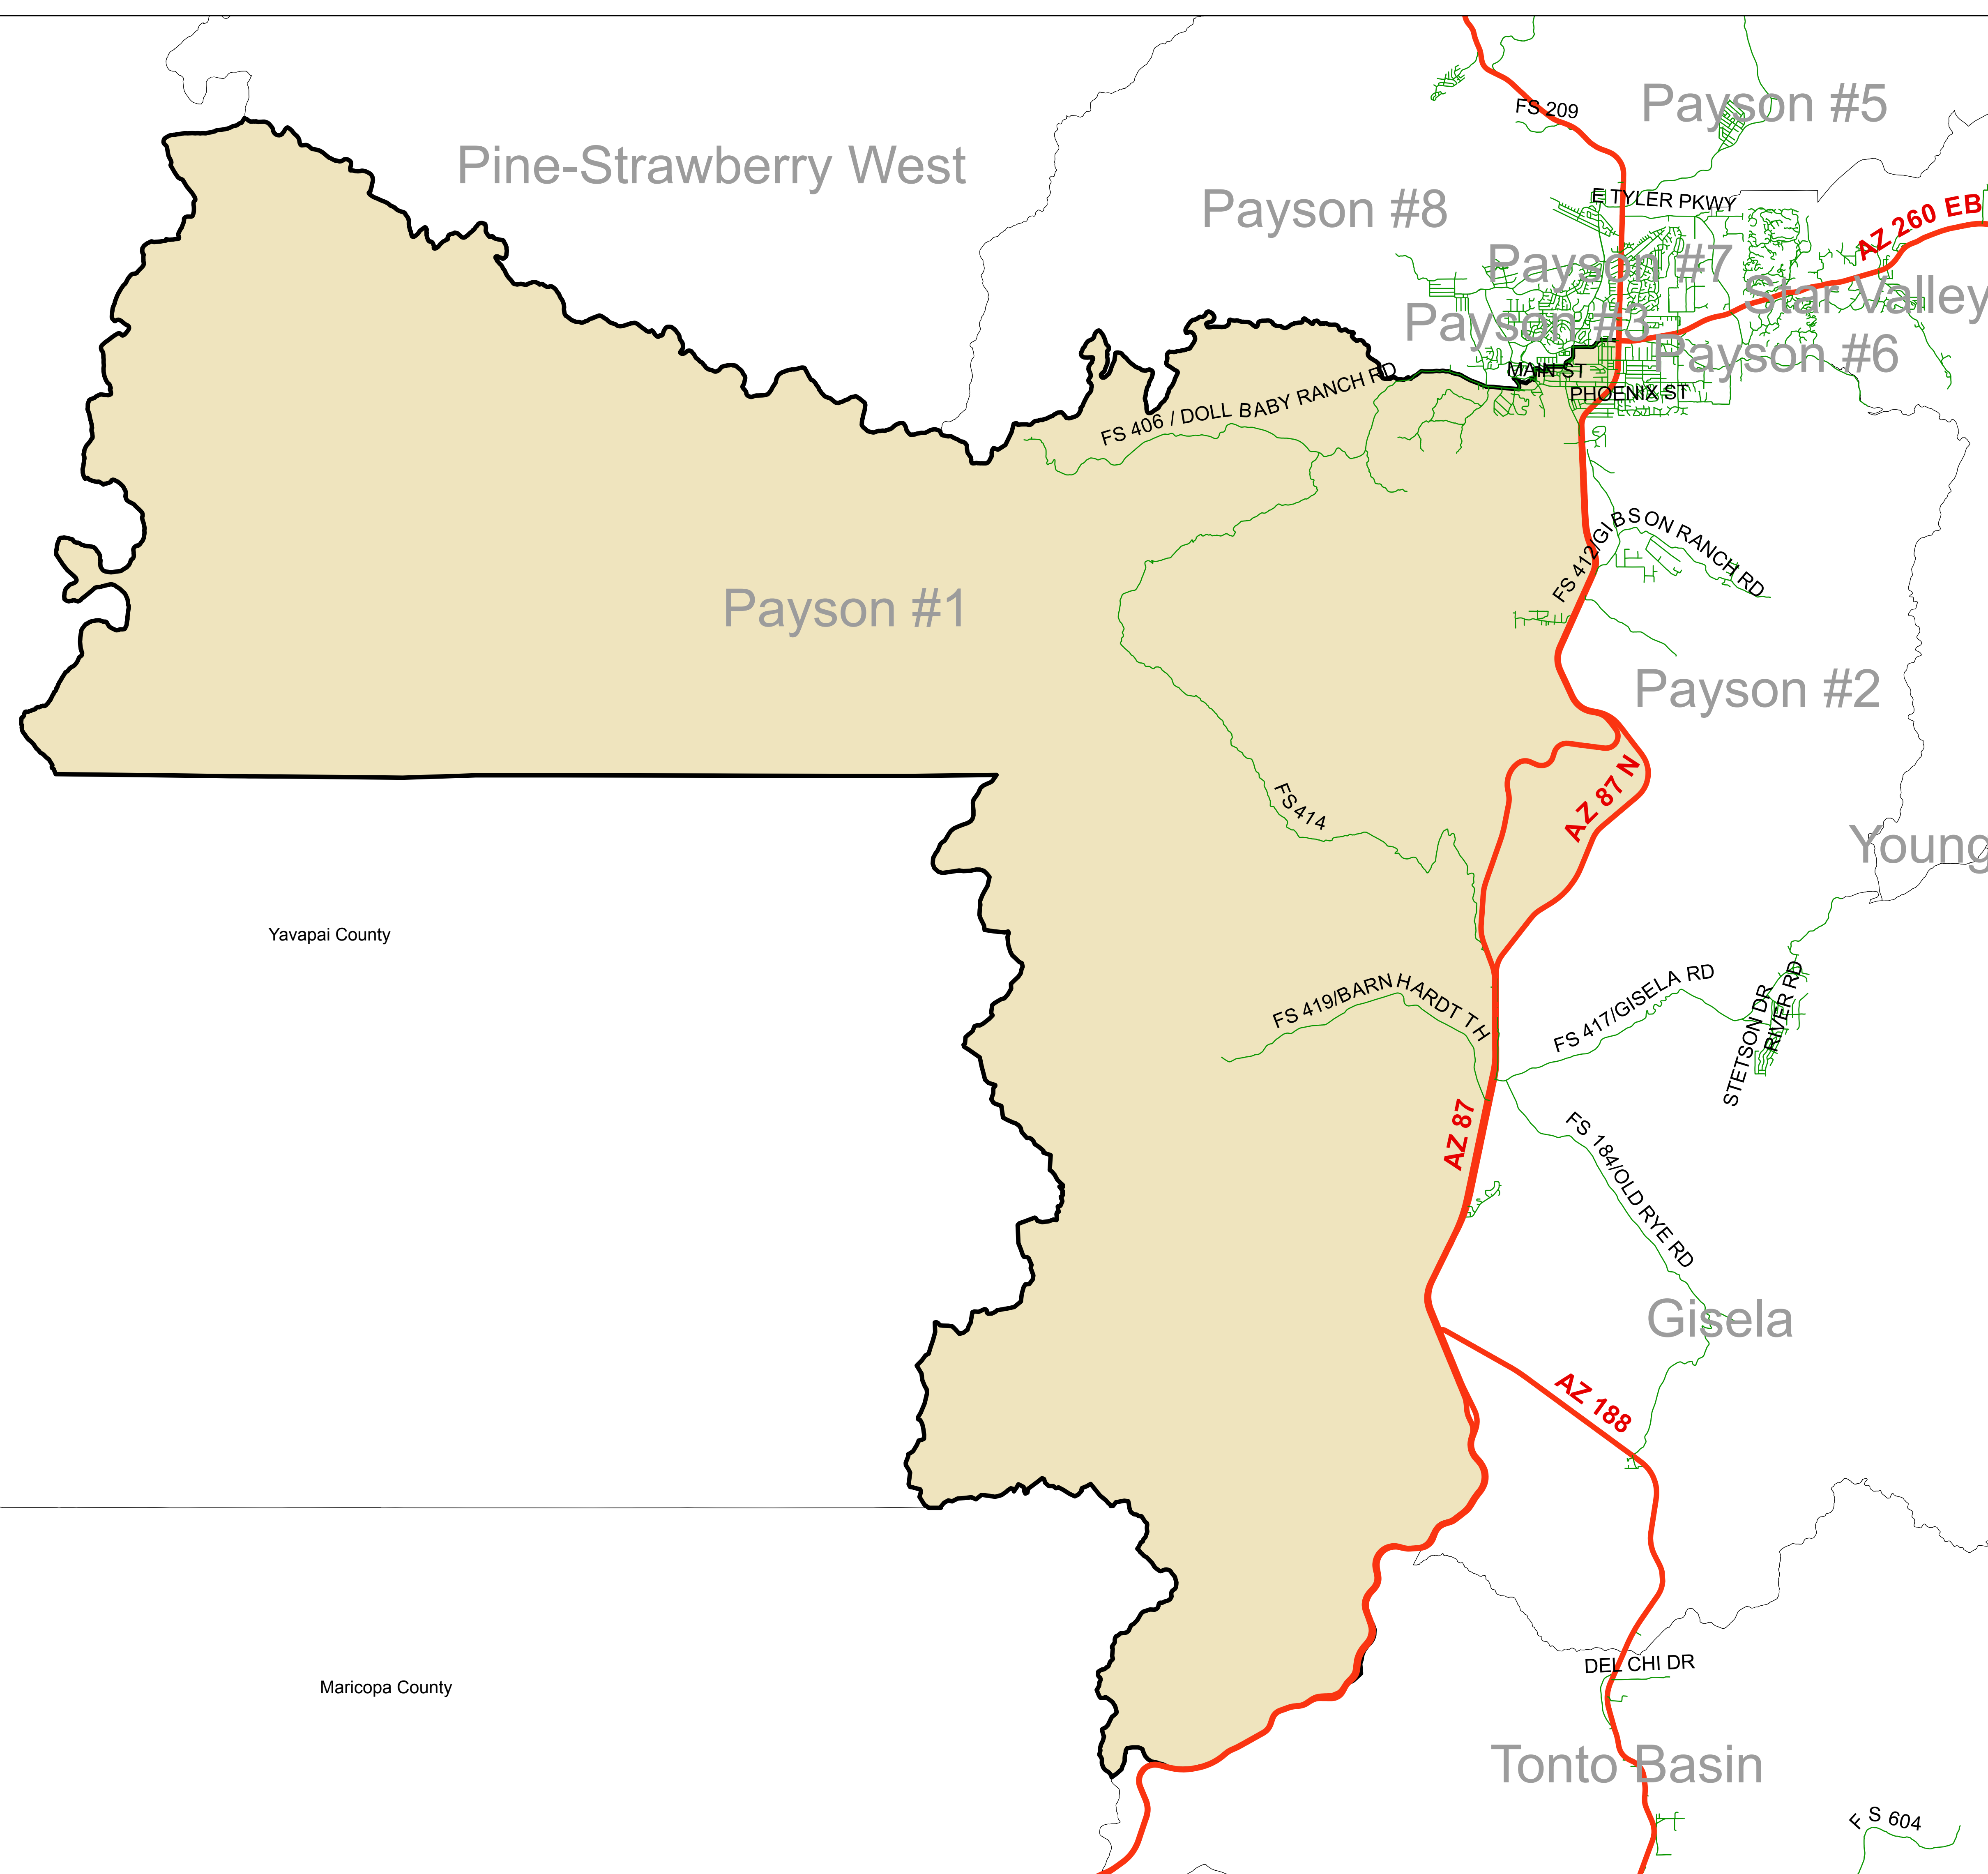

Yavapai County

Maricopa County