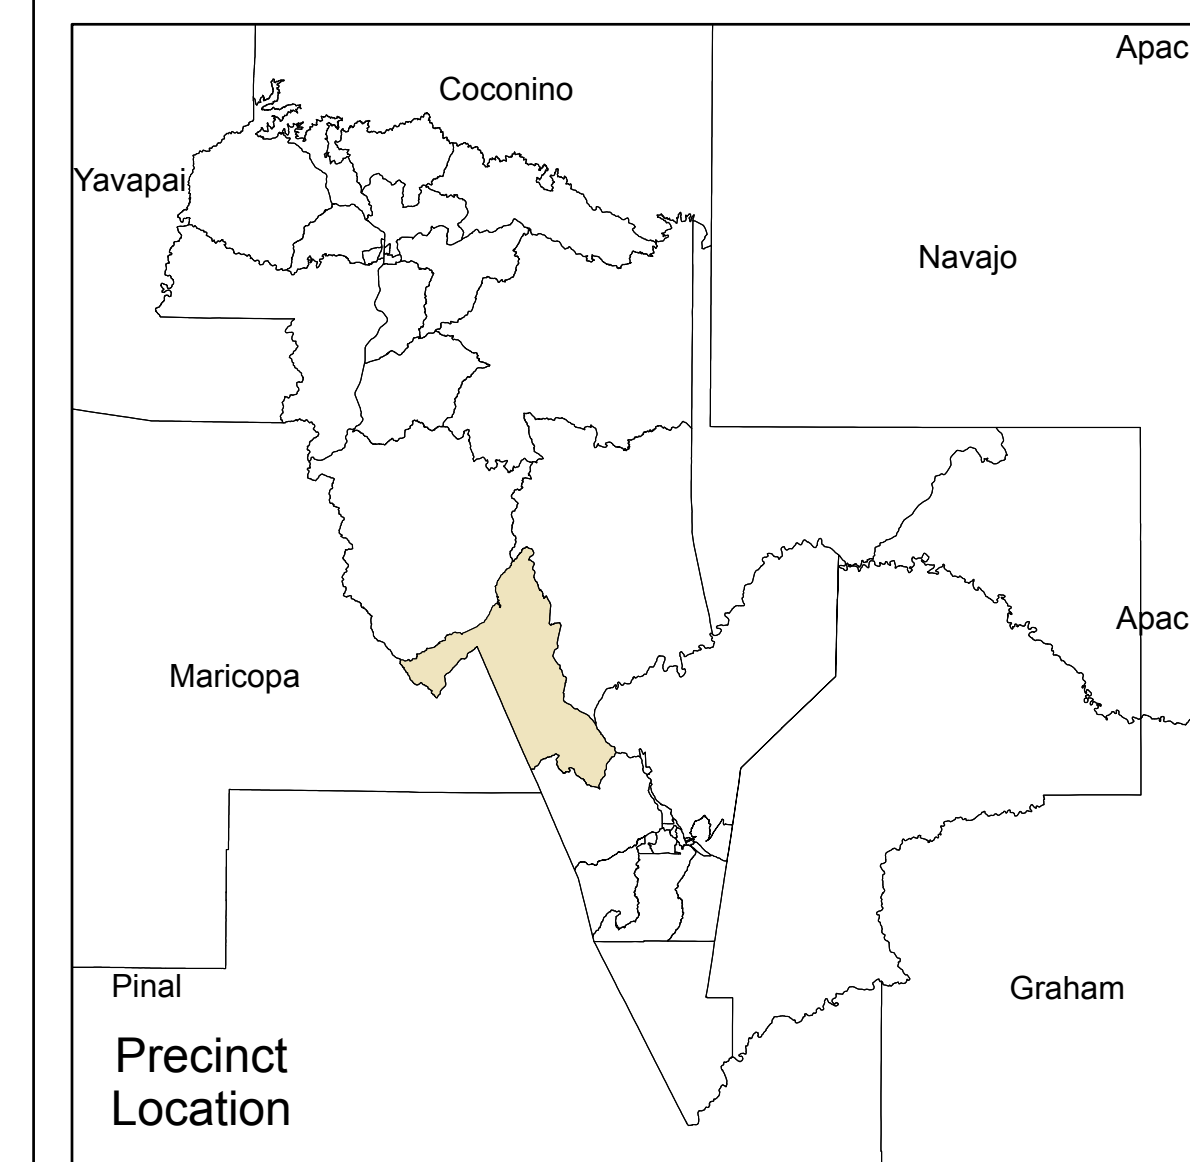

## Gila County Elections Precinct Map

Roosevelt  
Page 2 of 2

Supervisor District: 2  
GCC District: 3

**Disclaimer:**

This map is for informational purposes only and is created from a variety of datasets. Gila County is not liable for errors, inaccuracies or omissions and shall be held harmless from and against all damage, loss or liability arising from any use of this exhibit.

For questions regarding conflicting or confusing boundary lines please contact the Gila County Elections department for clarification.

Created 03/10/2012  
by Gila County GIS

### Legend

- Other Roads
- State Highways
- Precincts**
- Other Precincts
- Roosevelt

Sierra Ancha