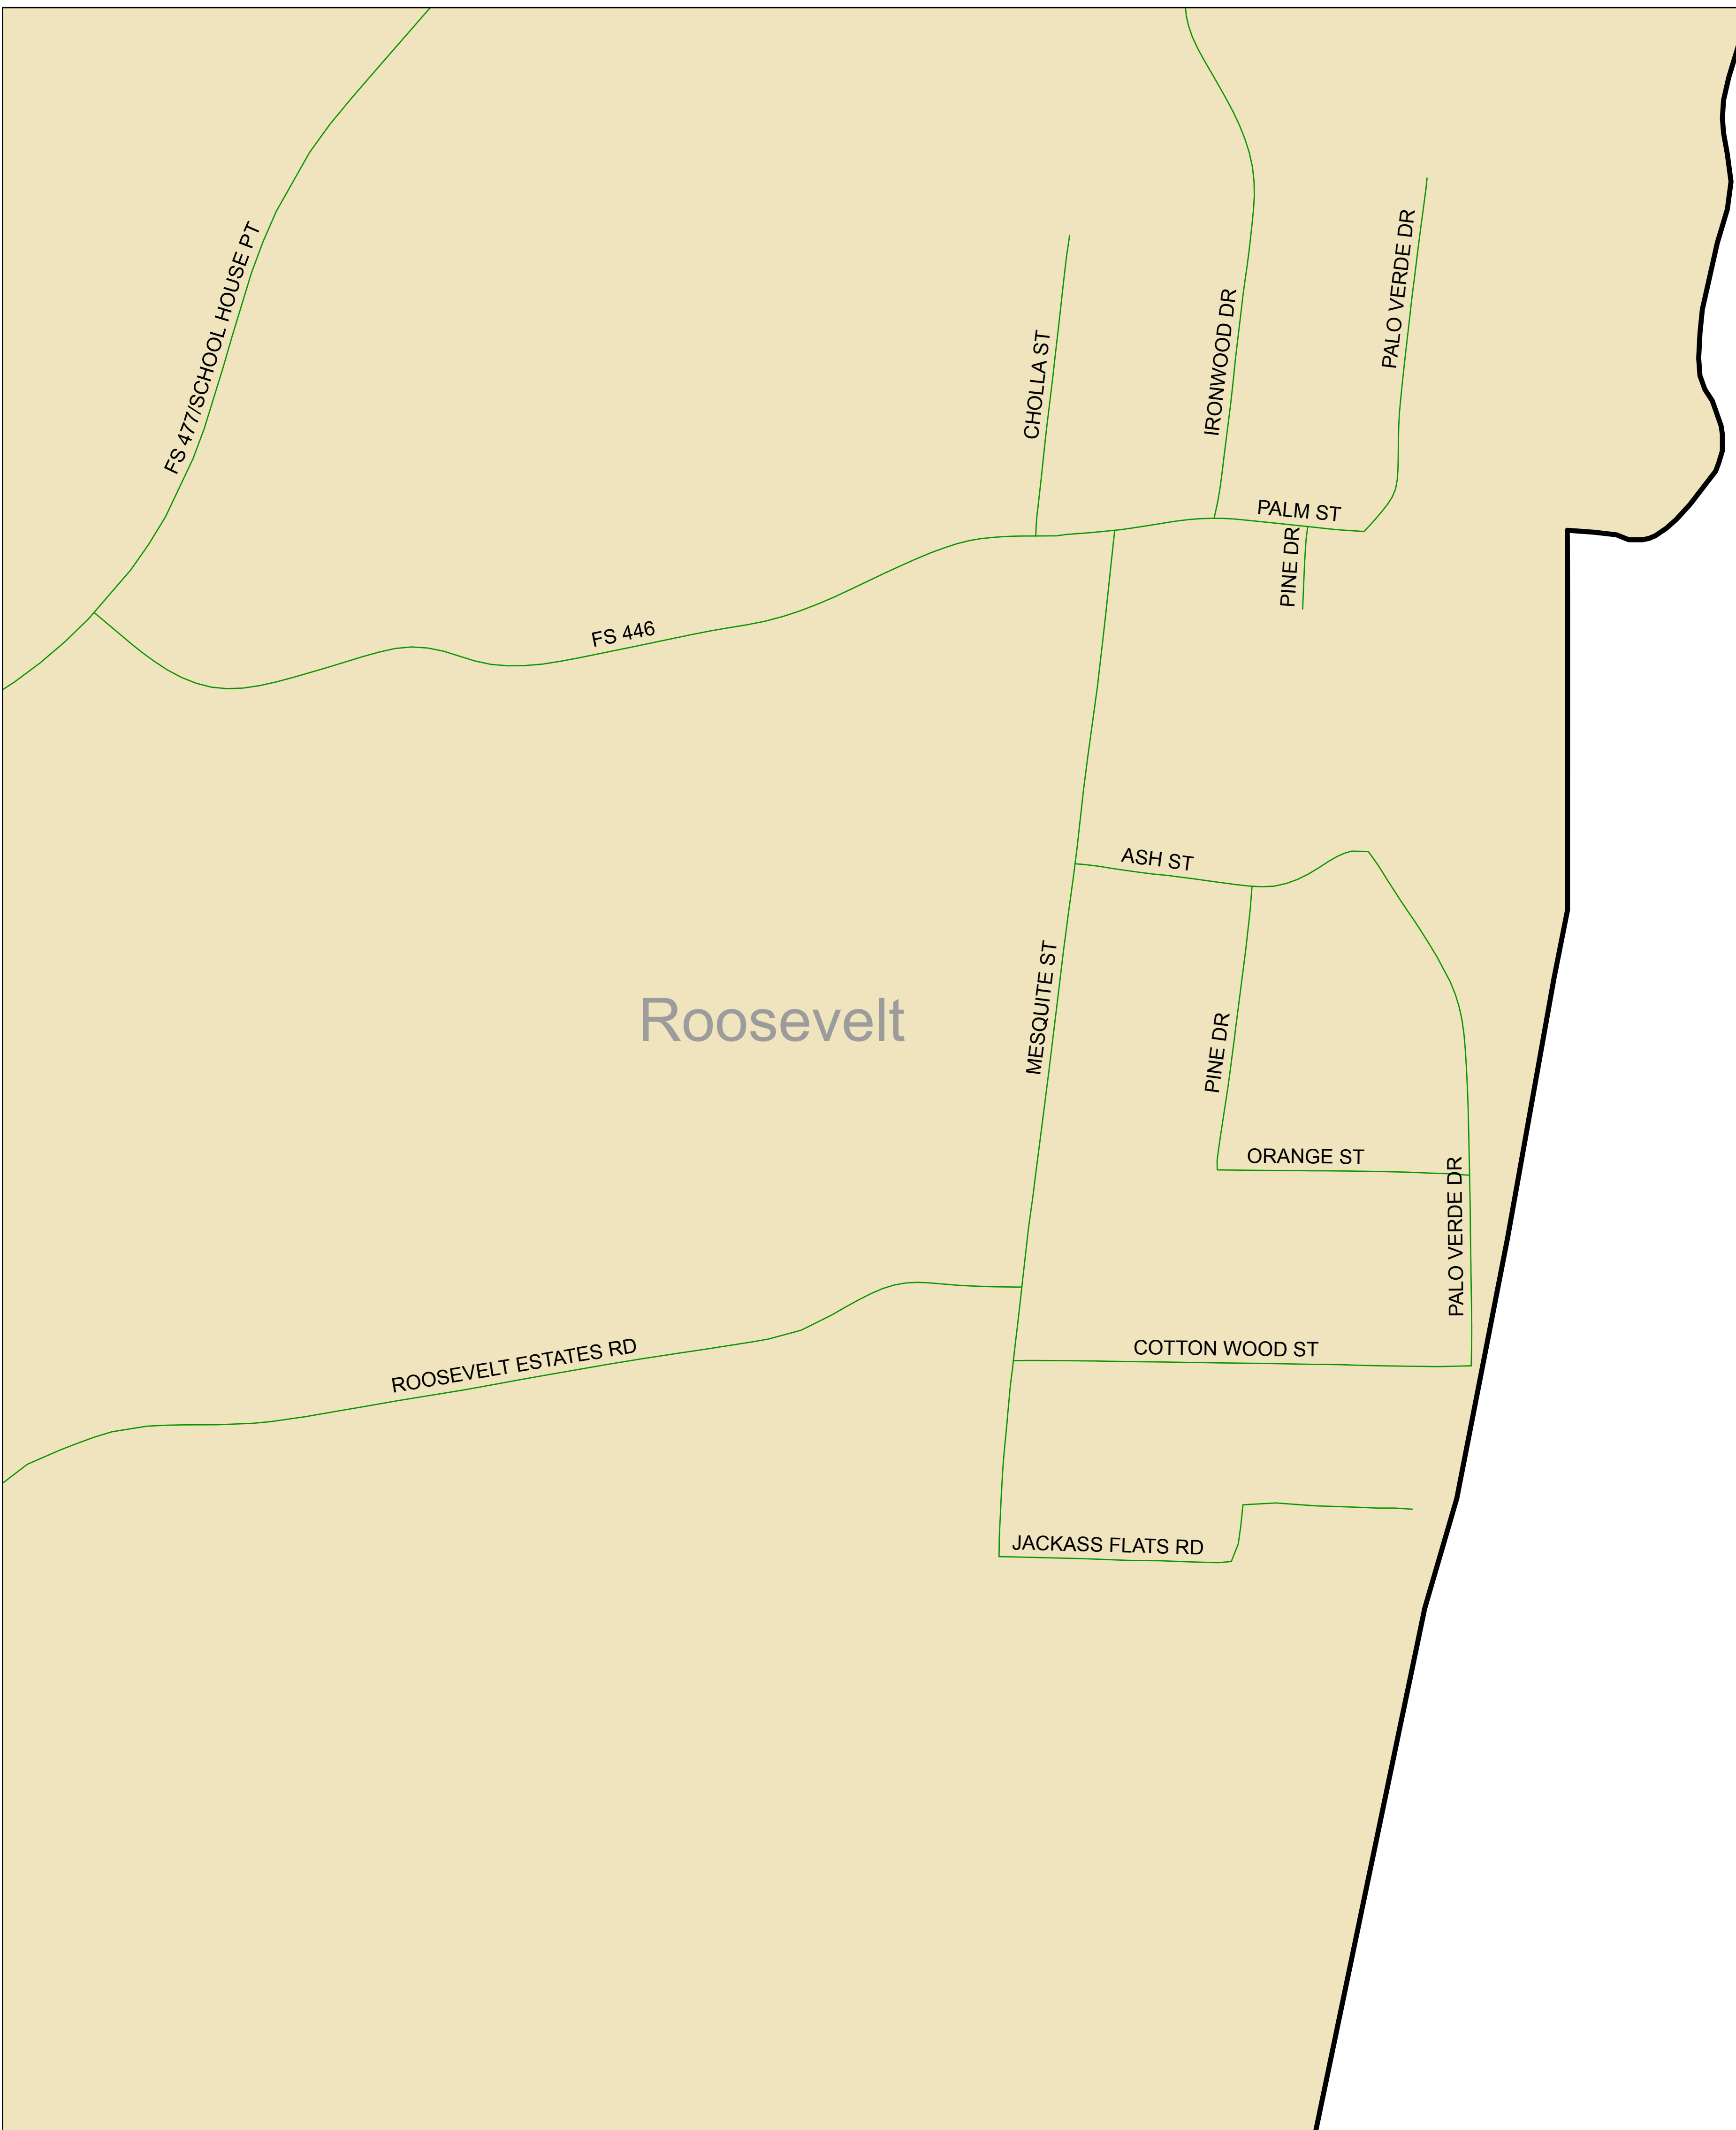

## Gila County Elections Precinct Map

Roosevelt  
Page 2 of 2

Supervisor District: 2  
GCC District: 3

**Disclaimer:**

This map is for informational purposes only and is created from a variety of datasets. Gila County is not liable for errors, inaccuracies or omissions and shall be held harmless from and against all damage, loss or liability arising from any use of this exhibit.

For questions regarding conflicting or confusing boundary lines please contact the Gila County Elections department for clarification.

Created 03/10/2012  
by Gila County GIS

### Legend

- Other Roads
- State Highways
- Precincts**
- Other Precincts
- Roosevelt

Sierra Ancha