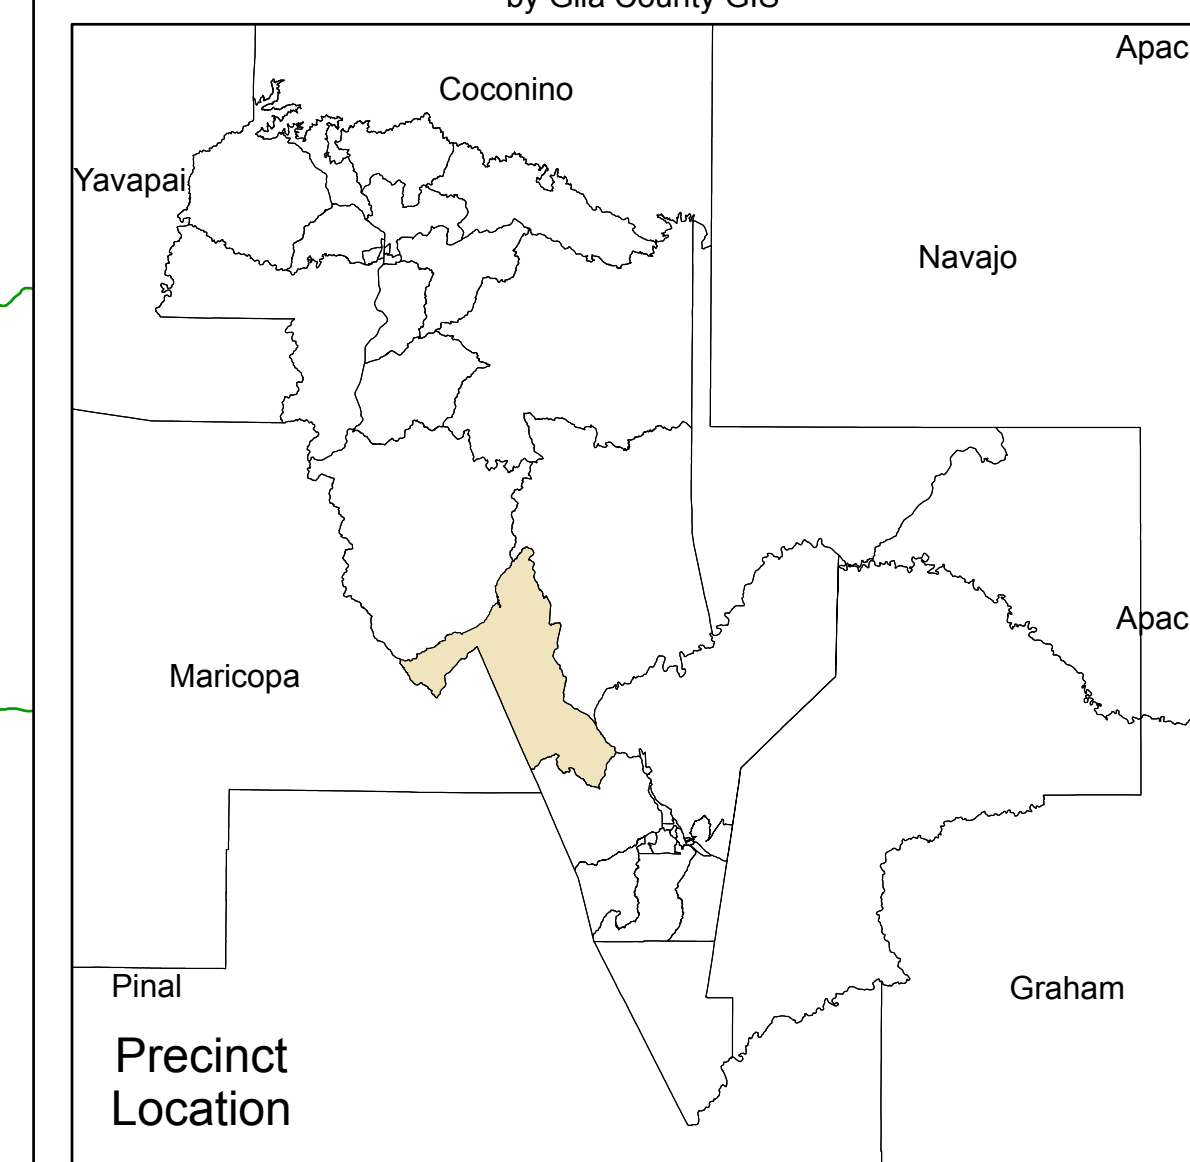

# Gila County Elections Precinct Map

Roosevelt  
Page 1 of 2

Supervisor District: 2  
GCC District: 3

### Disclaimer:

This map is for informational purposes only and is created from a variety of datasets. Gila County is not liable for errors, inaccuracies or omissions and shall be held harmless from and against all damage, loss or liability arising from any use of this exhibit.

For questions regarding conflicting or confusing boundary lines please contact the Gila County Elections department for clarification.

Created 03/10/2012  
by Gila County GIS

### Legend

- Other Roads
- State Highways
- Precincts
  - Other Precincts
  - Roosevelt