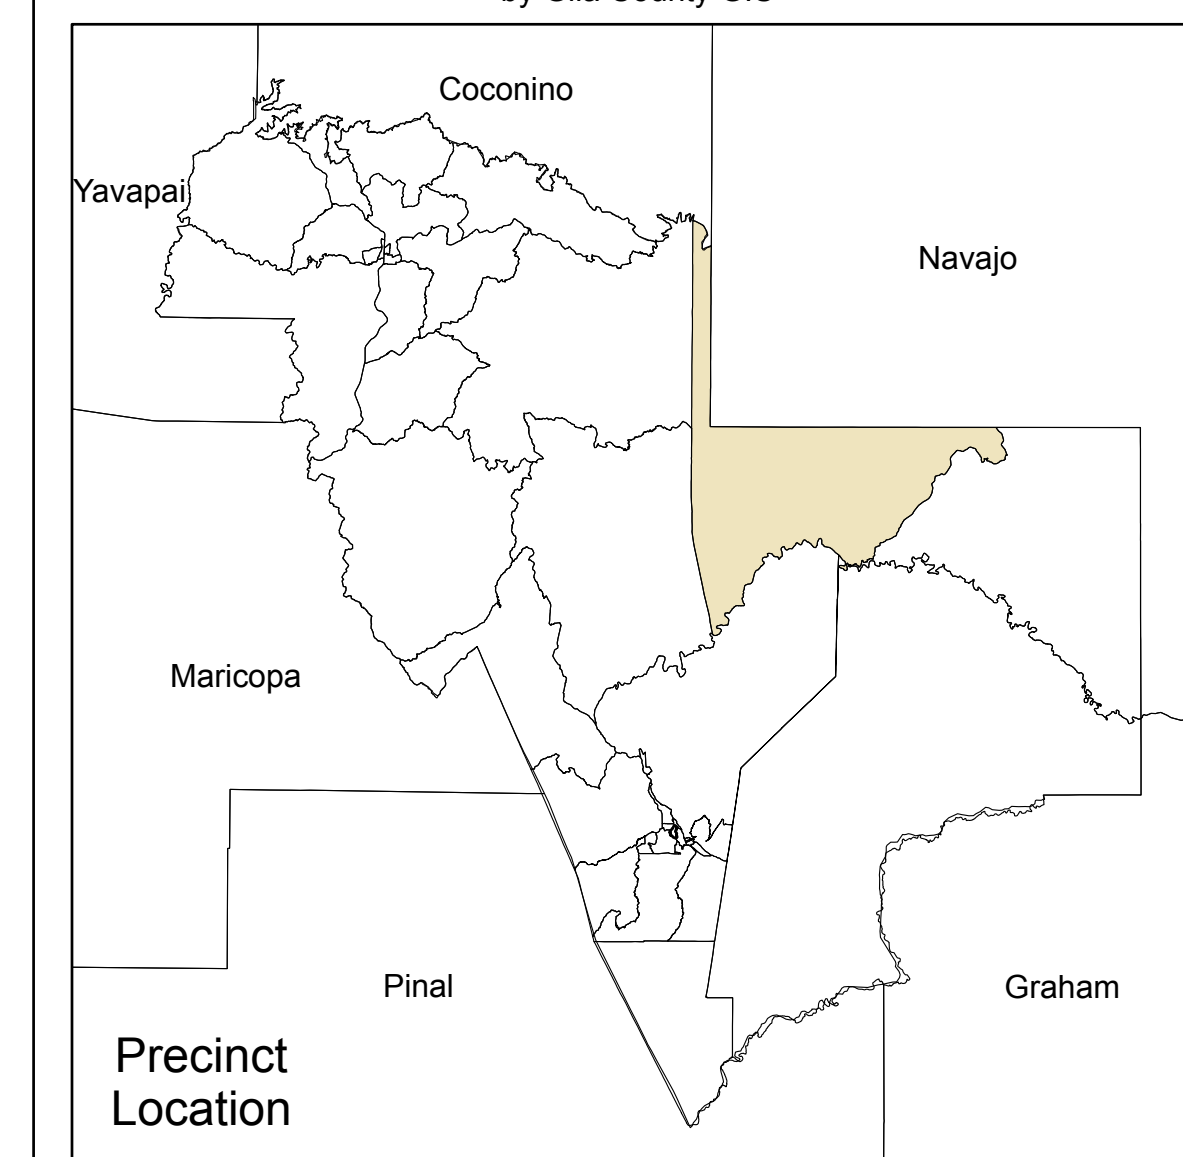

# Gila County Elections Precinct Map

Carrizo  
Page 1 of 1

Supervisor District: 3  
GCC District: 5

**Disclaimer:**

This map is for informational purposes only and is created from a variety of datasets. Gila County is not liable for errors, inaccuracies or omissions and shall be held harmless from and against all damage, loss or liability arising from any use of this exhibit.

For questions regarding conflicting or confusing boundary lines please contact the Gila County Elections department for clarification.

Created 03/10/2012  
by Gila County GIS

**Legend**

- Other Roads
- State Highways
- Precincts
- Other Precincts
- Carrizo