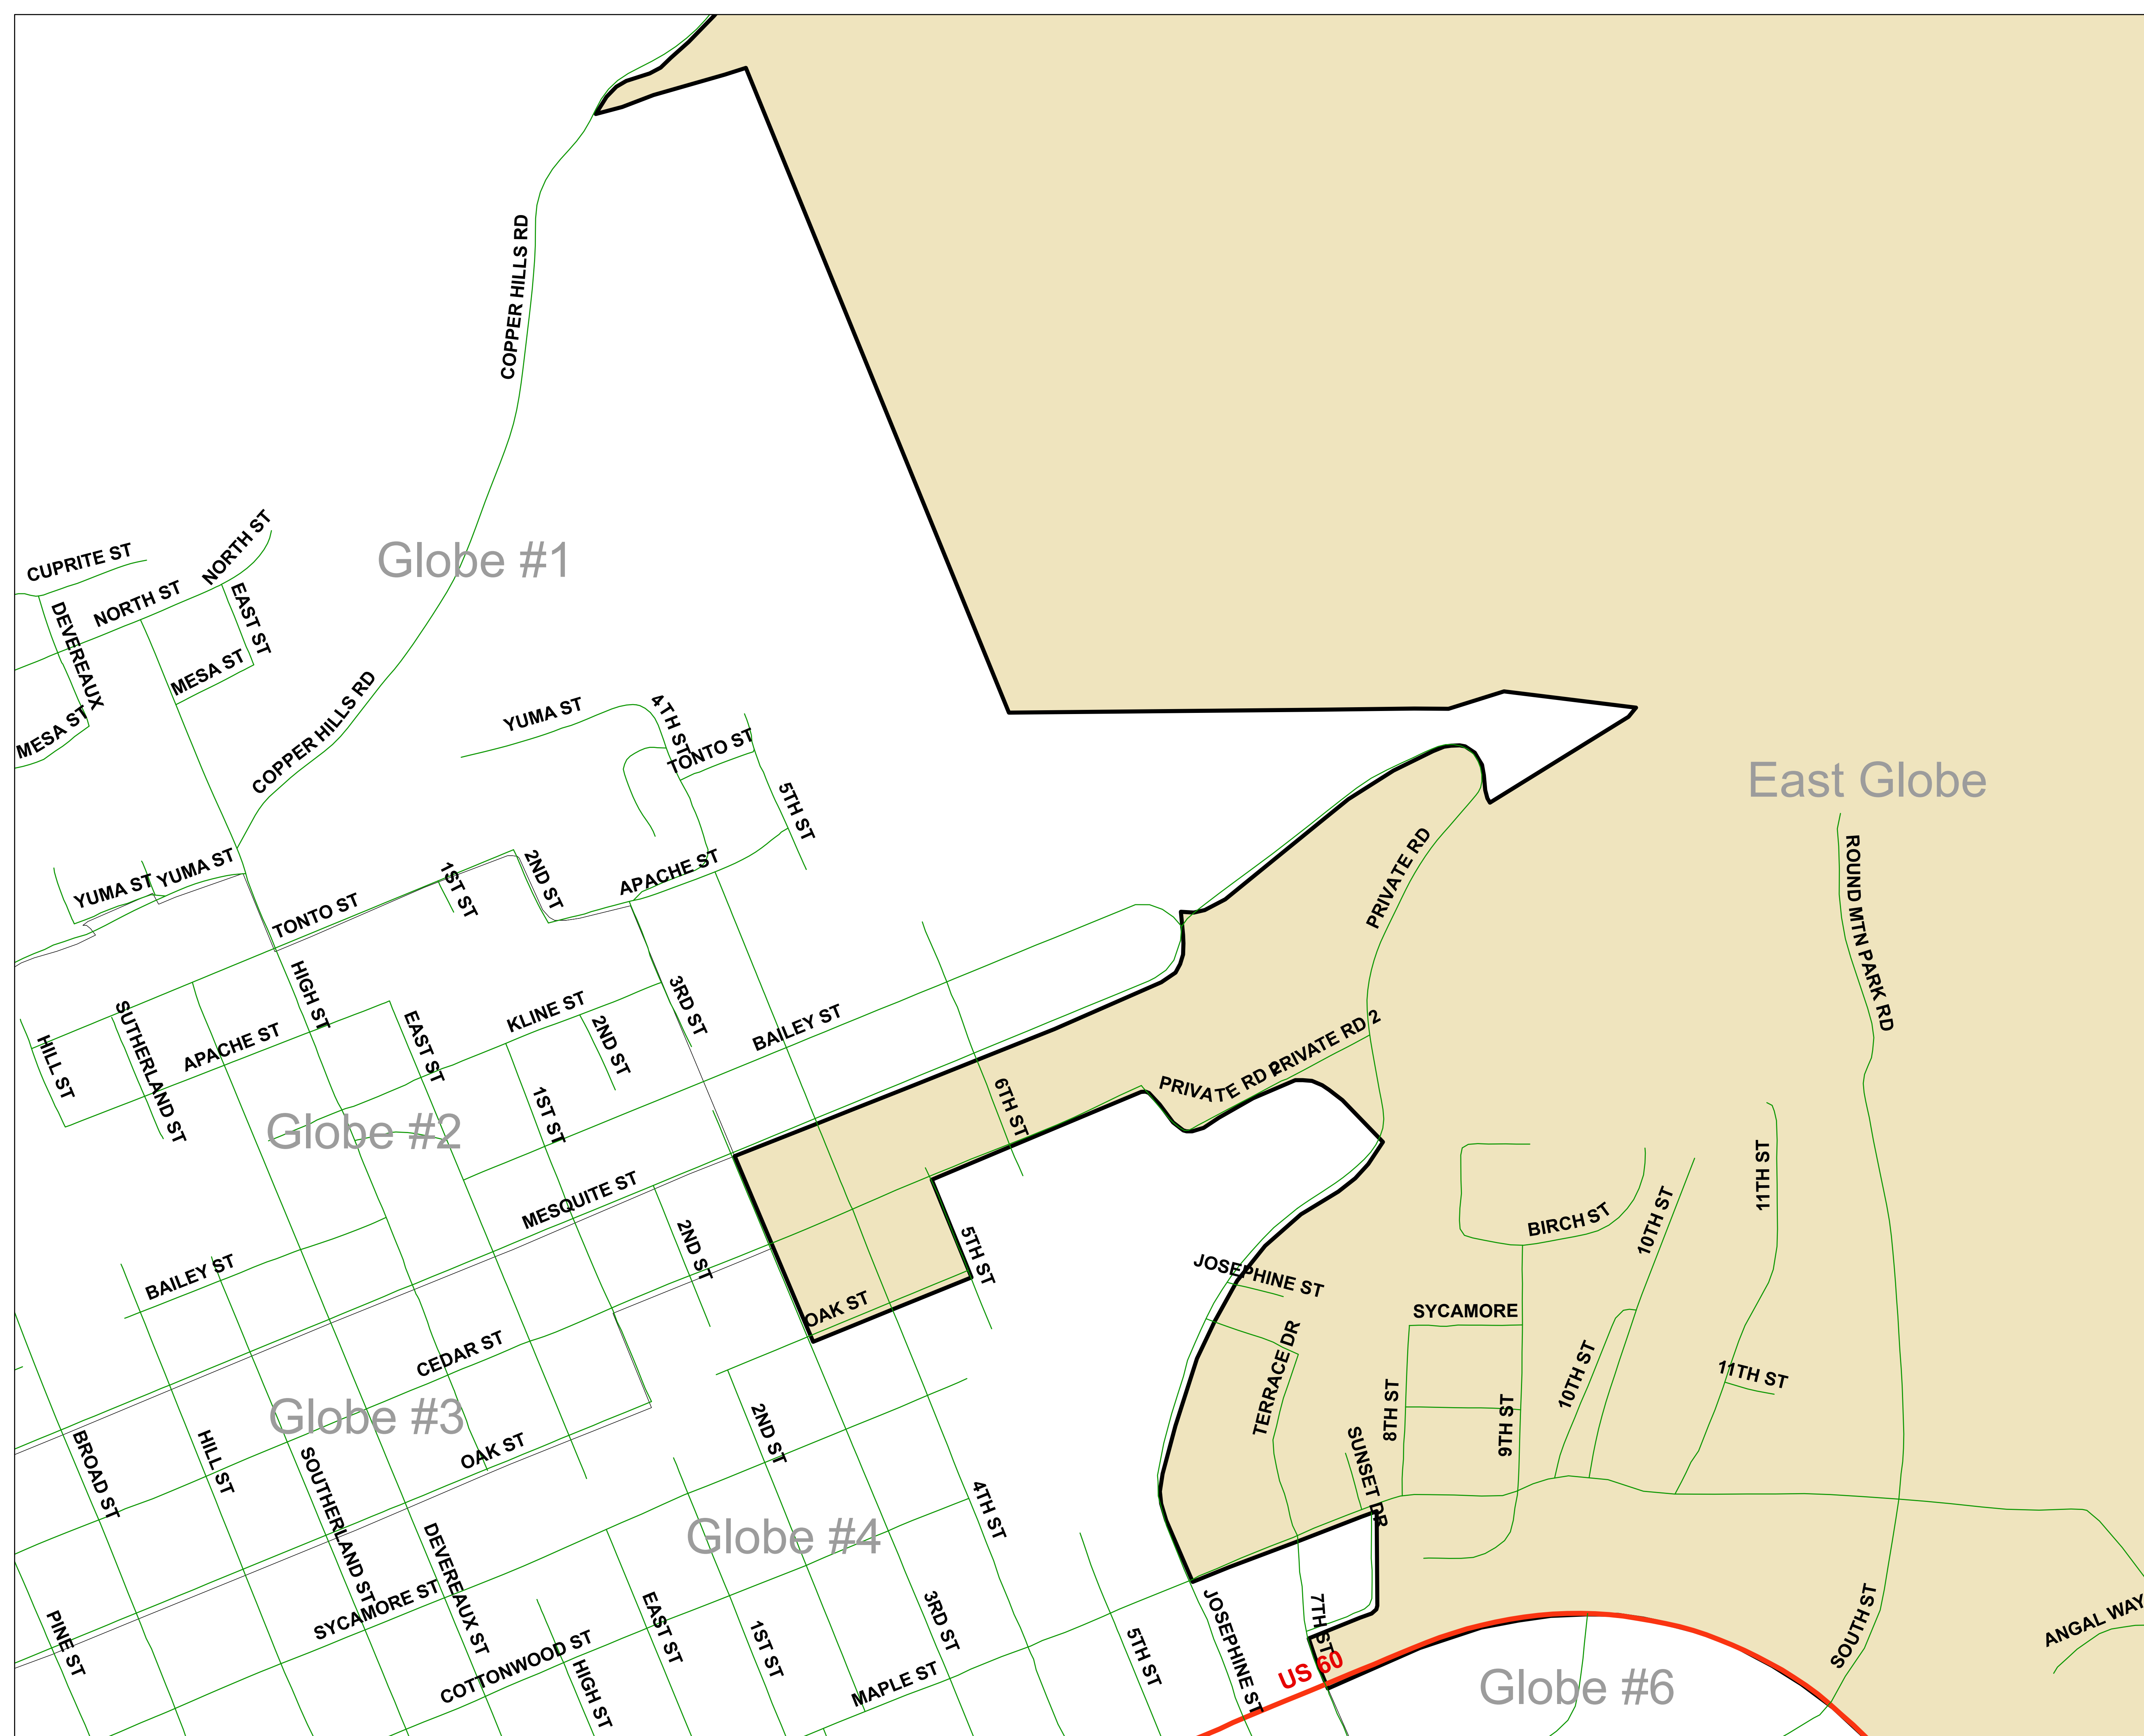

Gila County Elections Precinct Map

East Globe
Page 2 of 4

Supervisor District: 2
GCC District: 5

Disclaimer:

This map is for informational purposes only and is created from a variety of datasets. Gila County is not liable for errors, inaccuracies or omissions and shall be held harmless from and against all damage, loss or liability arising from any use of this exhibit.

For questions regarding conflicting or confusing boundary lines please contact the Gila County Elections department for clarification.

Created 03/10/2012
by Gila County GIS

Legend

- Other Roads
- State Highways
- Precincts
  - Other Precincts
  - East Globe