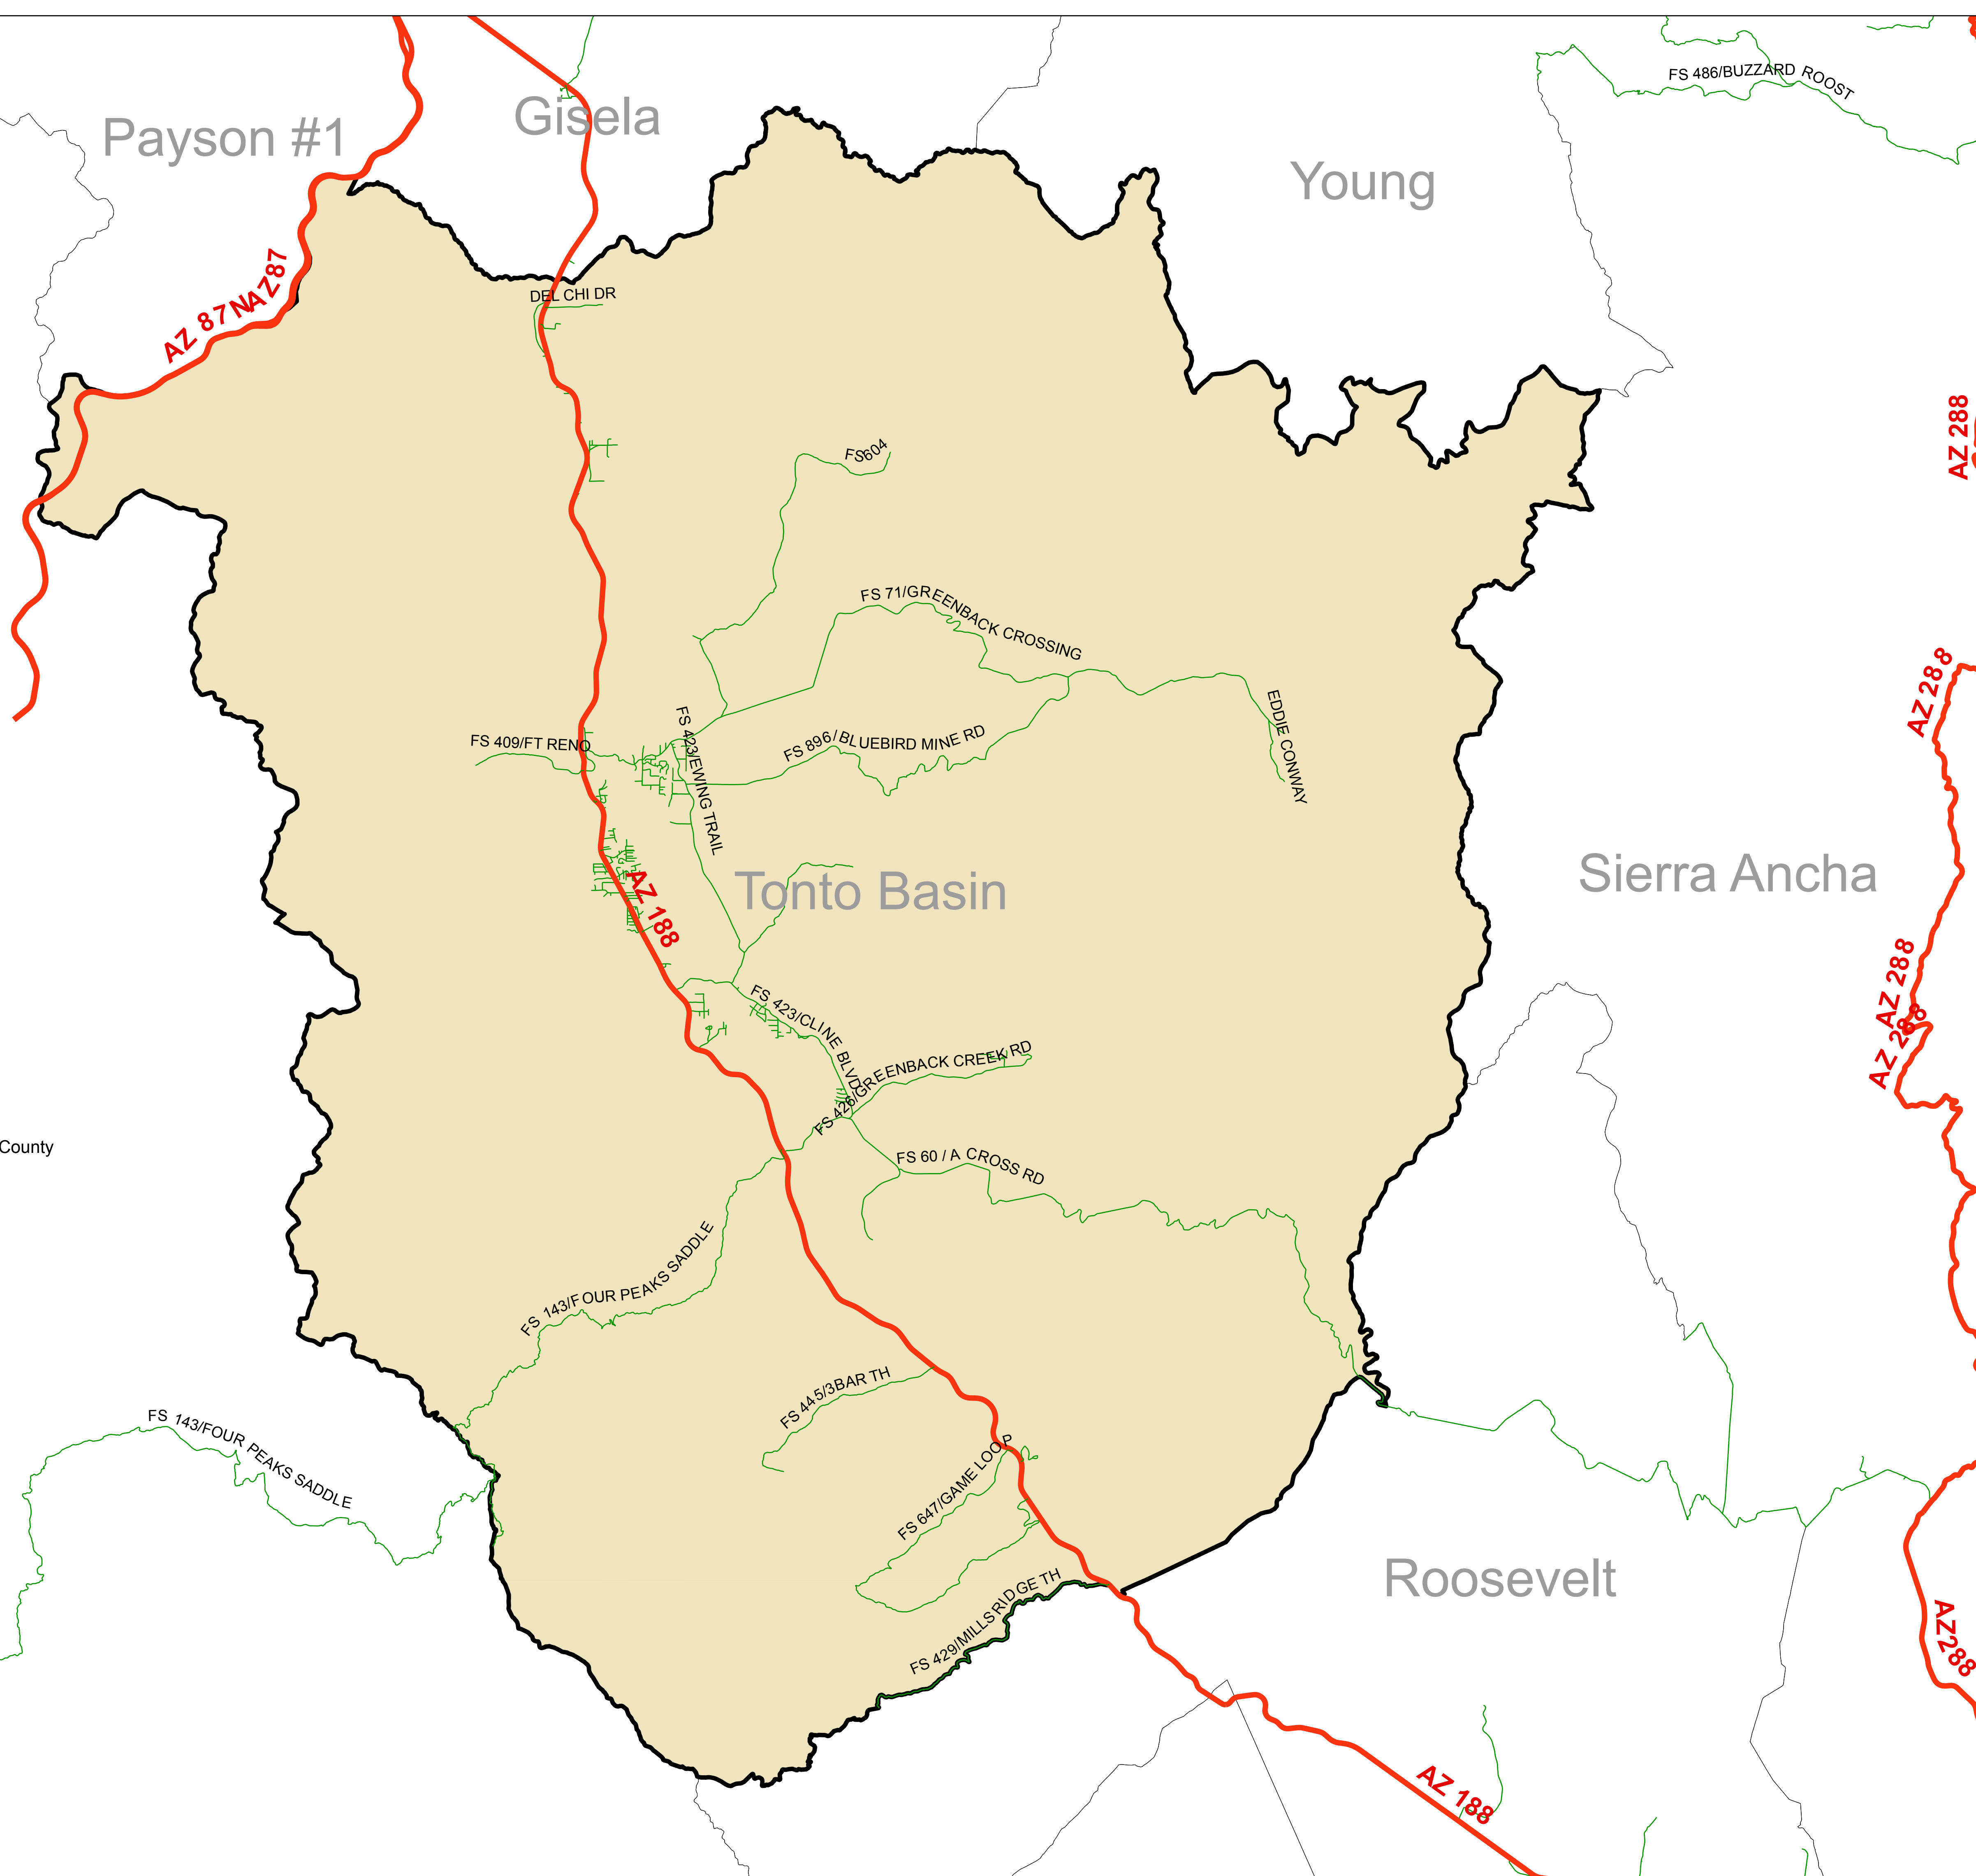

Maricopa County

Tonto Basin

Sierra Ancha

Roosevelt

FS 143/FOUR PEAKS SADDLE

FS 143/FOUR PEAKS SADDLE

FS 44-5/3BAR TH

FS 647/GAME LOOP