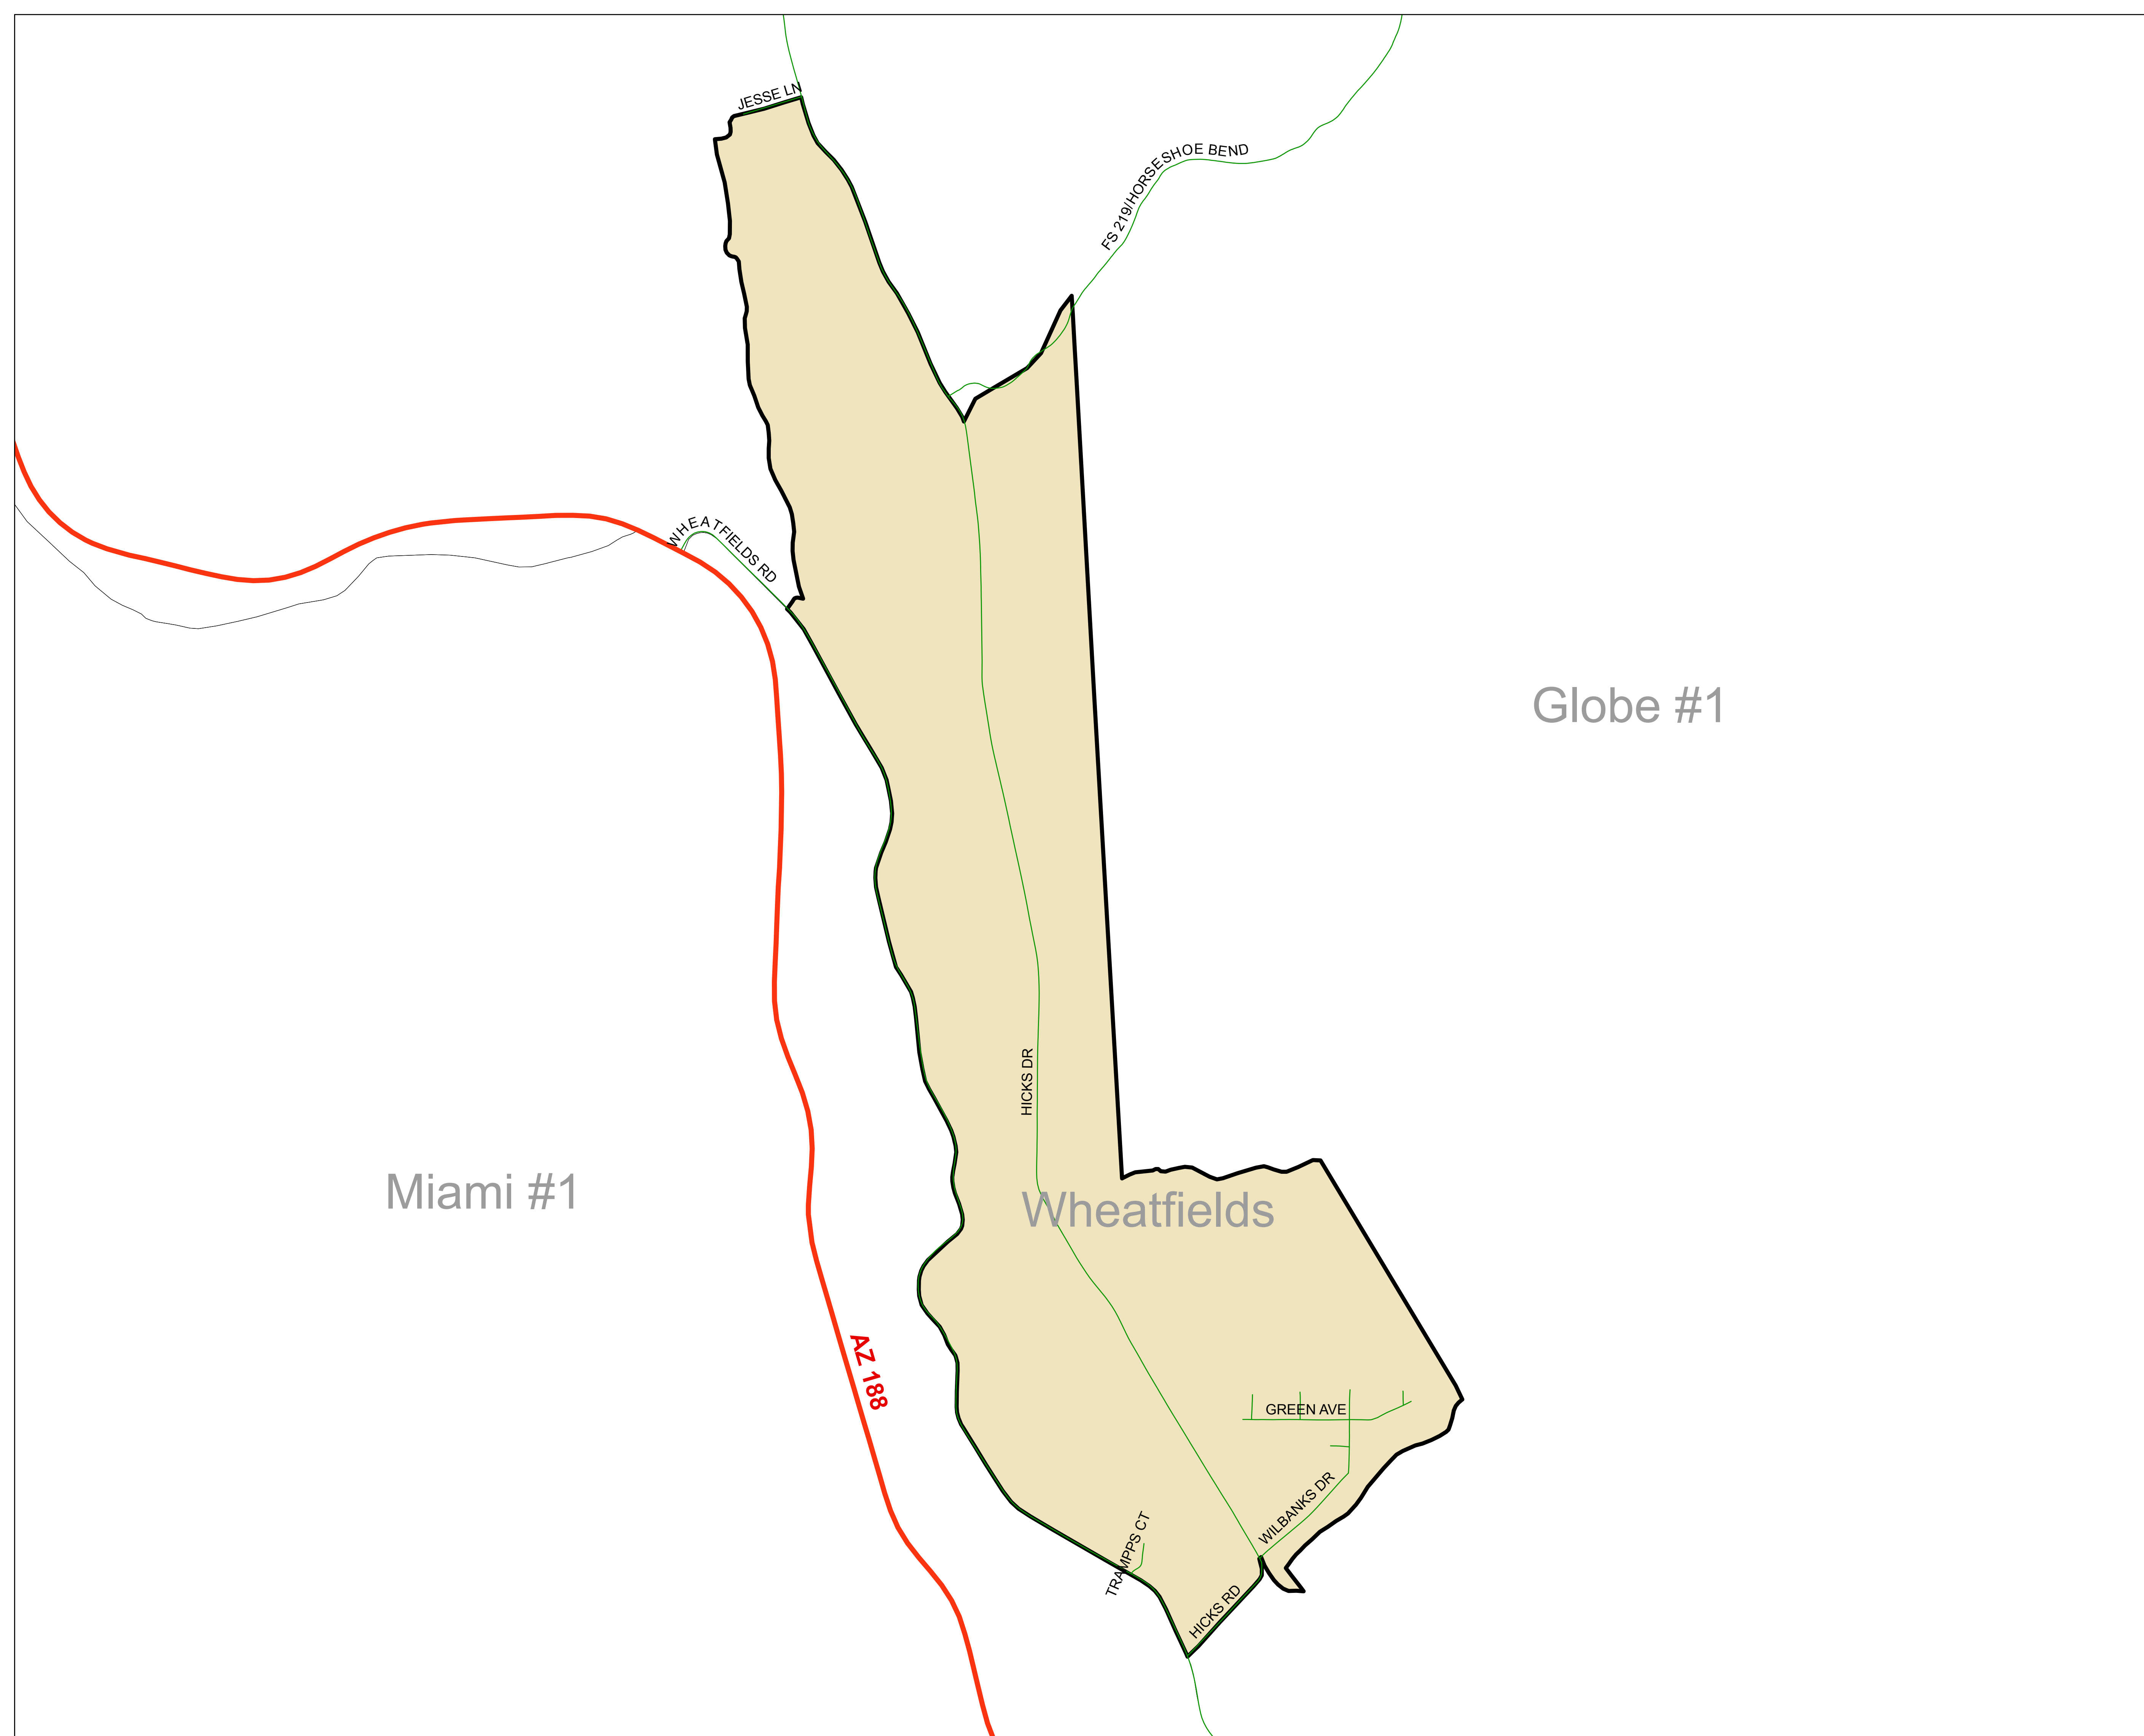

Legend

- Other Roads
- State Highways
- **Precincts**
- Other Precincts
- Wheatfields