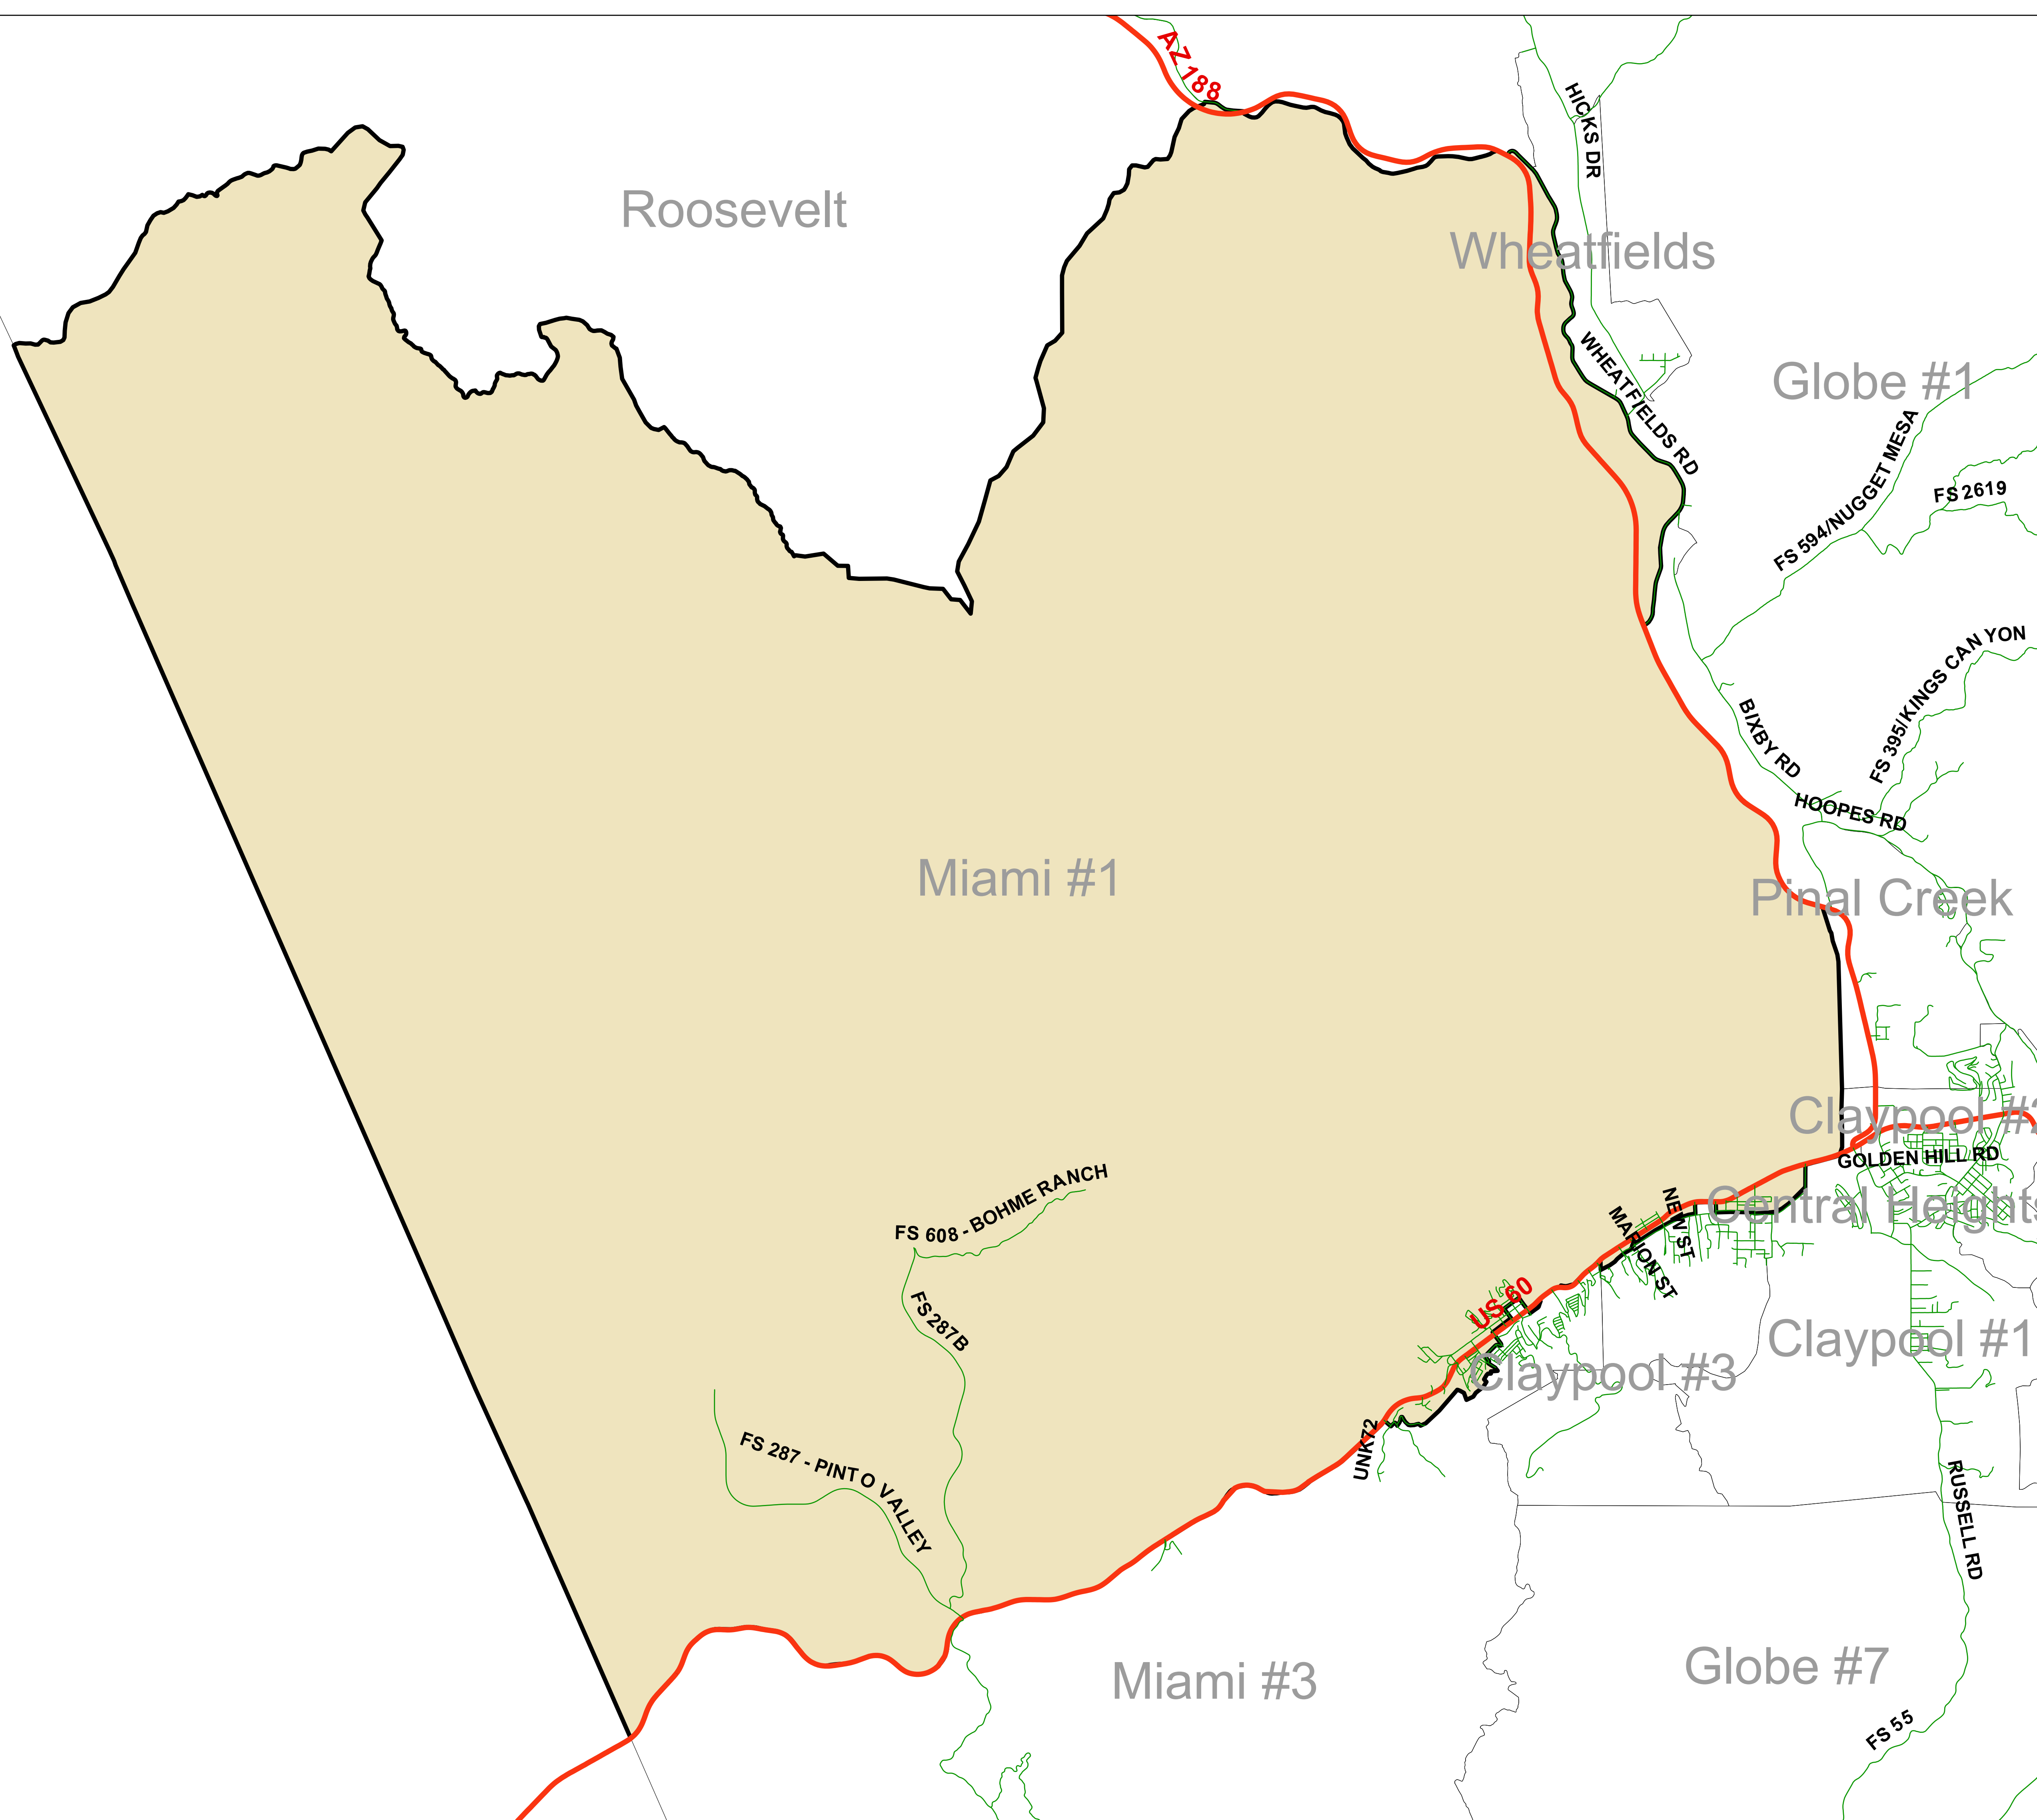

Gila County Elections Precinct Map

Miami #1
Page 1 of 3

Supervisor District: 2
GCC District: 3

Disclaimer:
This map is for informational purposes only and is created from a variety of datasets. Gila County is not liable for errors, inaccuracies or omissions and shall be held harmless from and against all damage, loss or liability arising from any use of this exhibit.

For questions regarding conflicting or confusing boundary lines please contact the Gila County Elections department for clarification.

Created 03/10/2012
by Gila County GIS

Legend

- Other Roads
- State Highways
- Precincts
  - Other Precincts
  - Miami #1