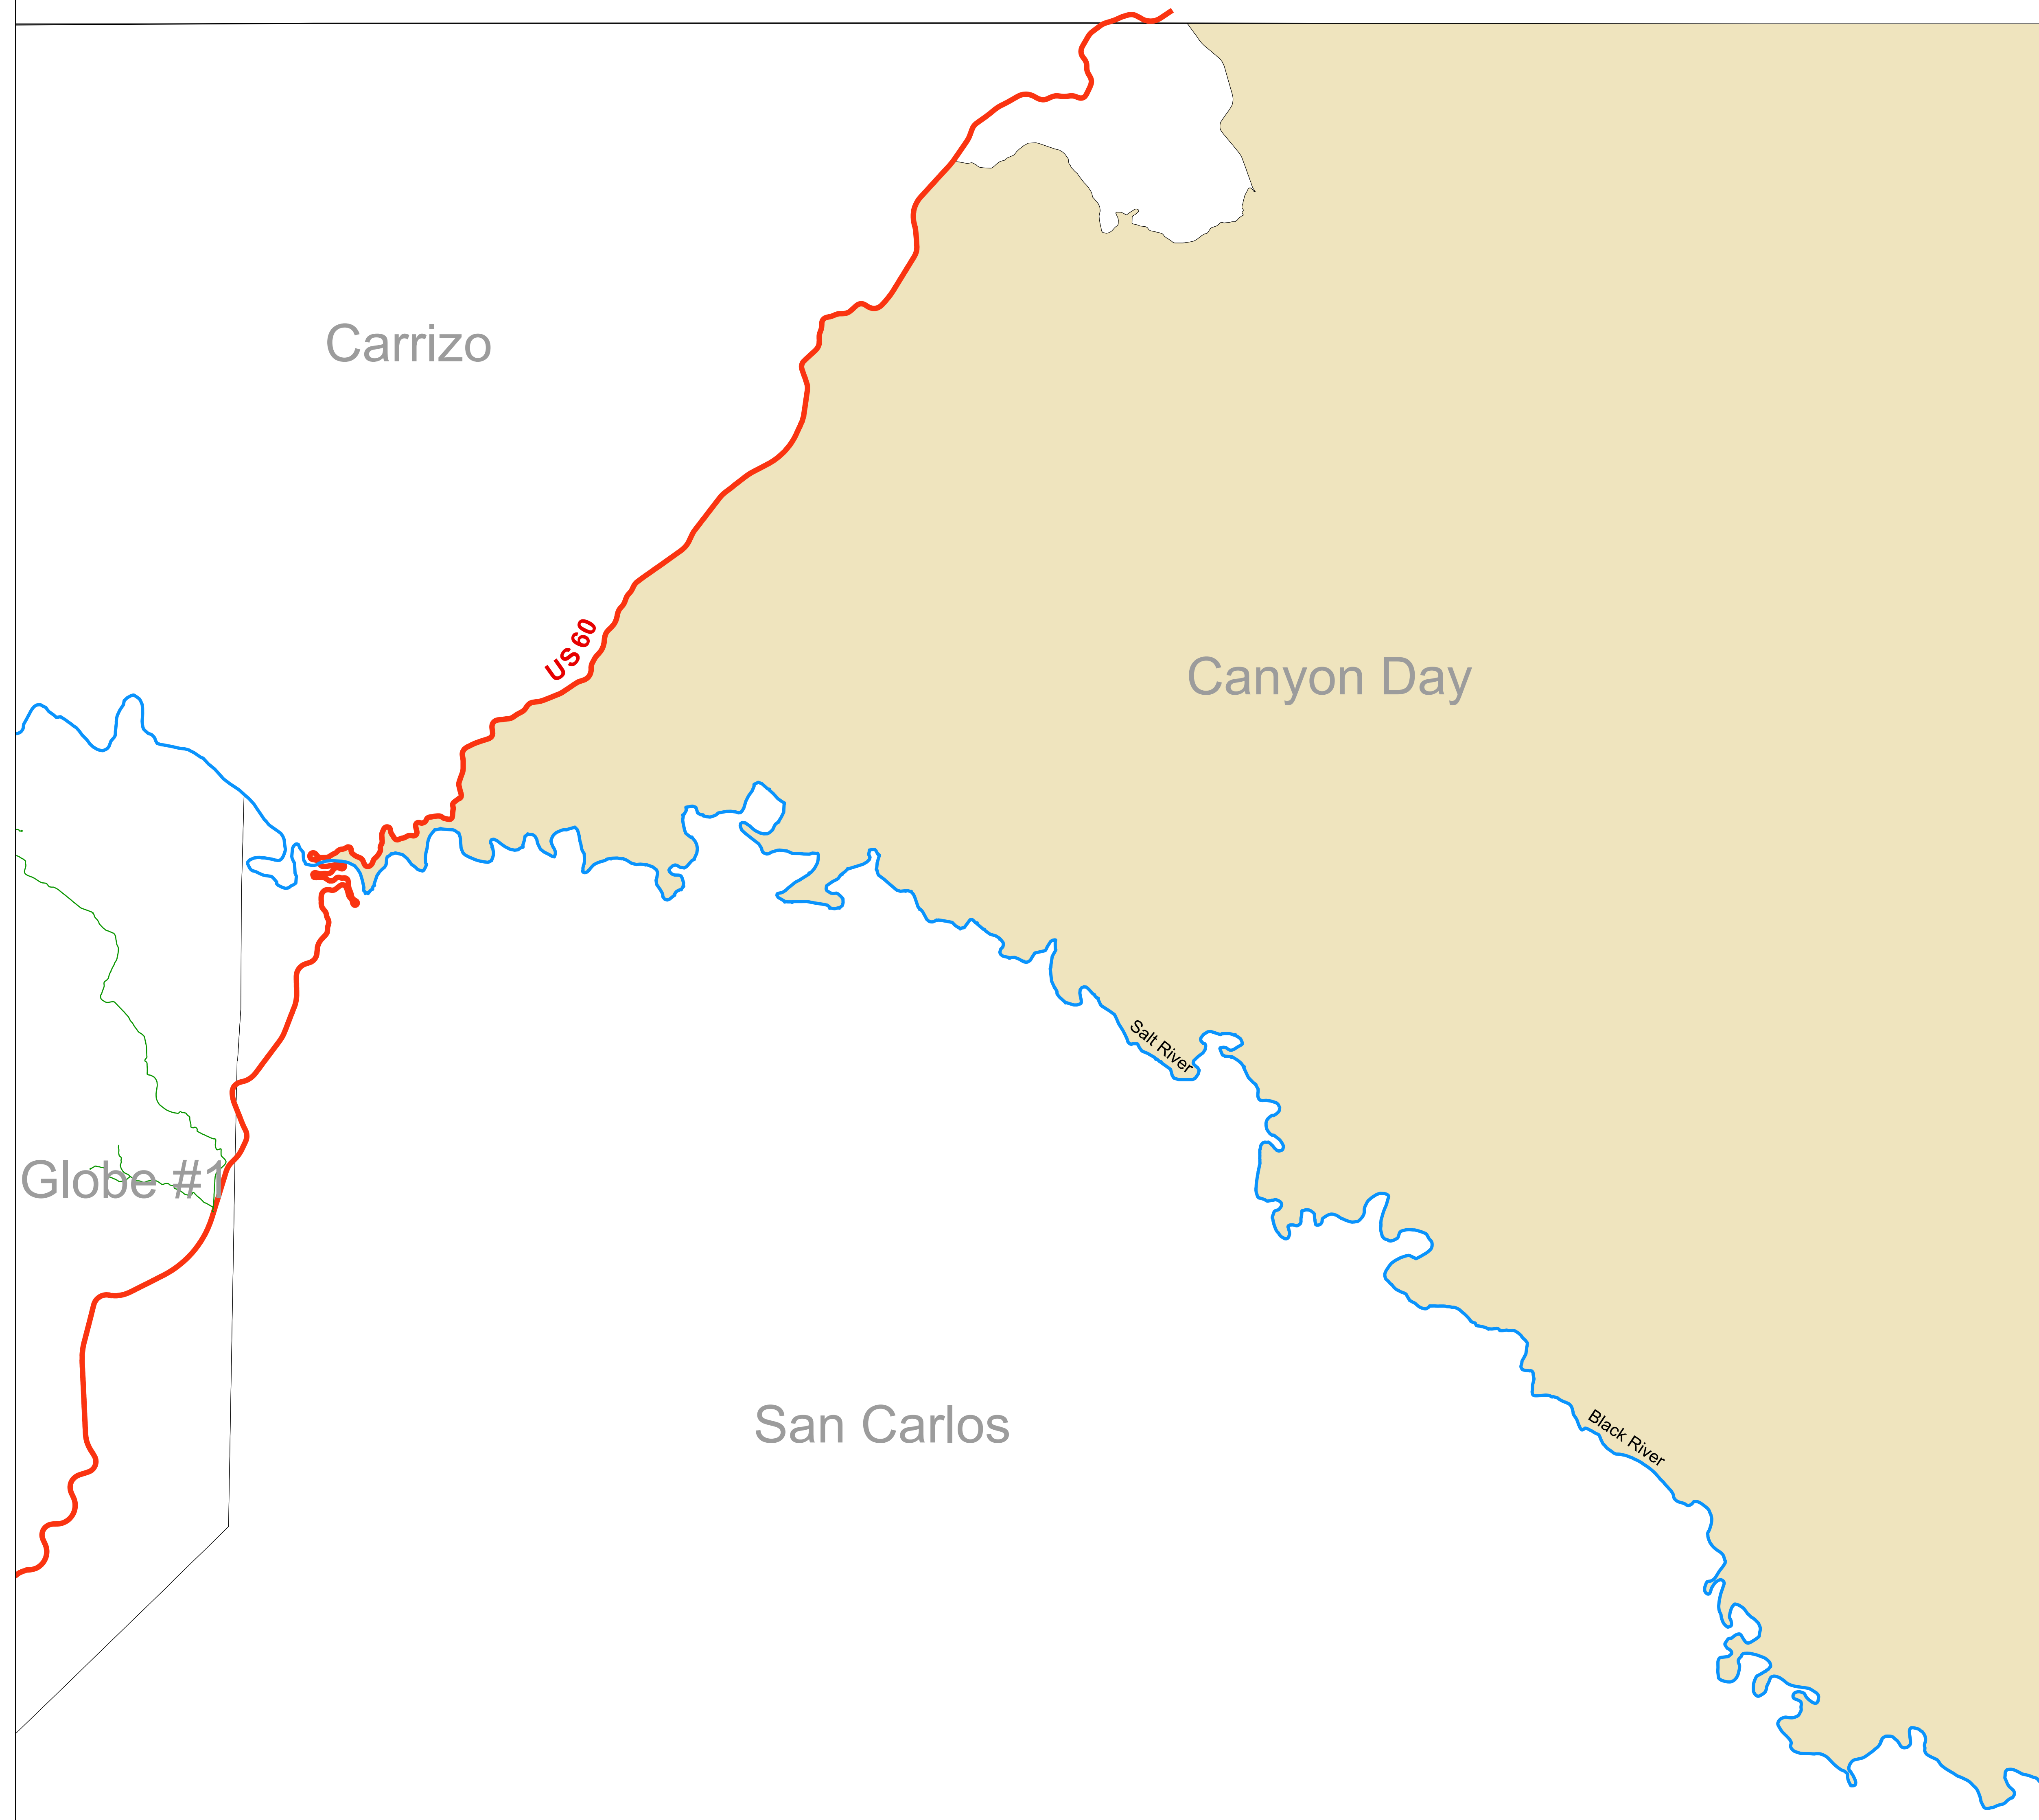

Navajo County

Graham County