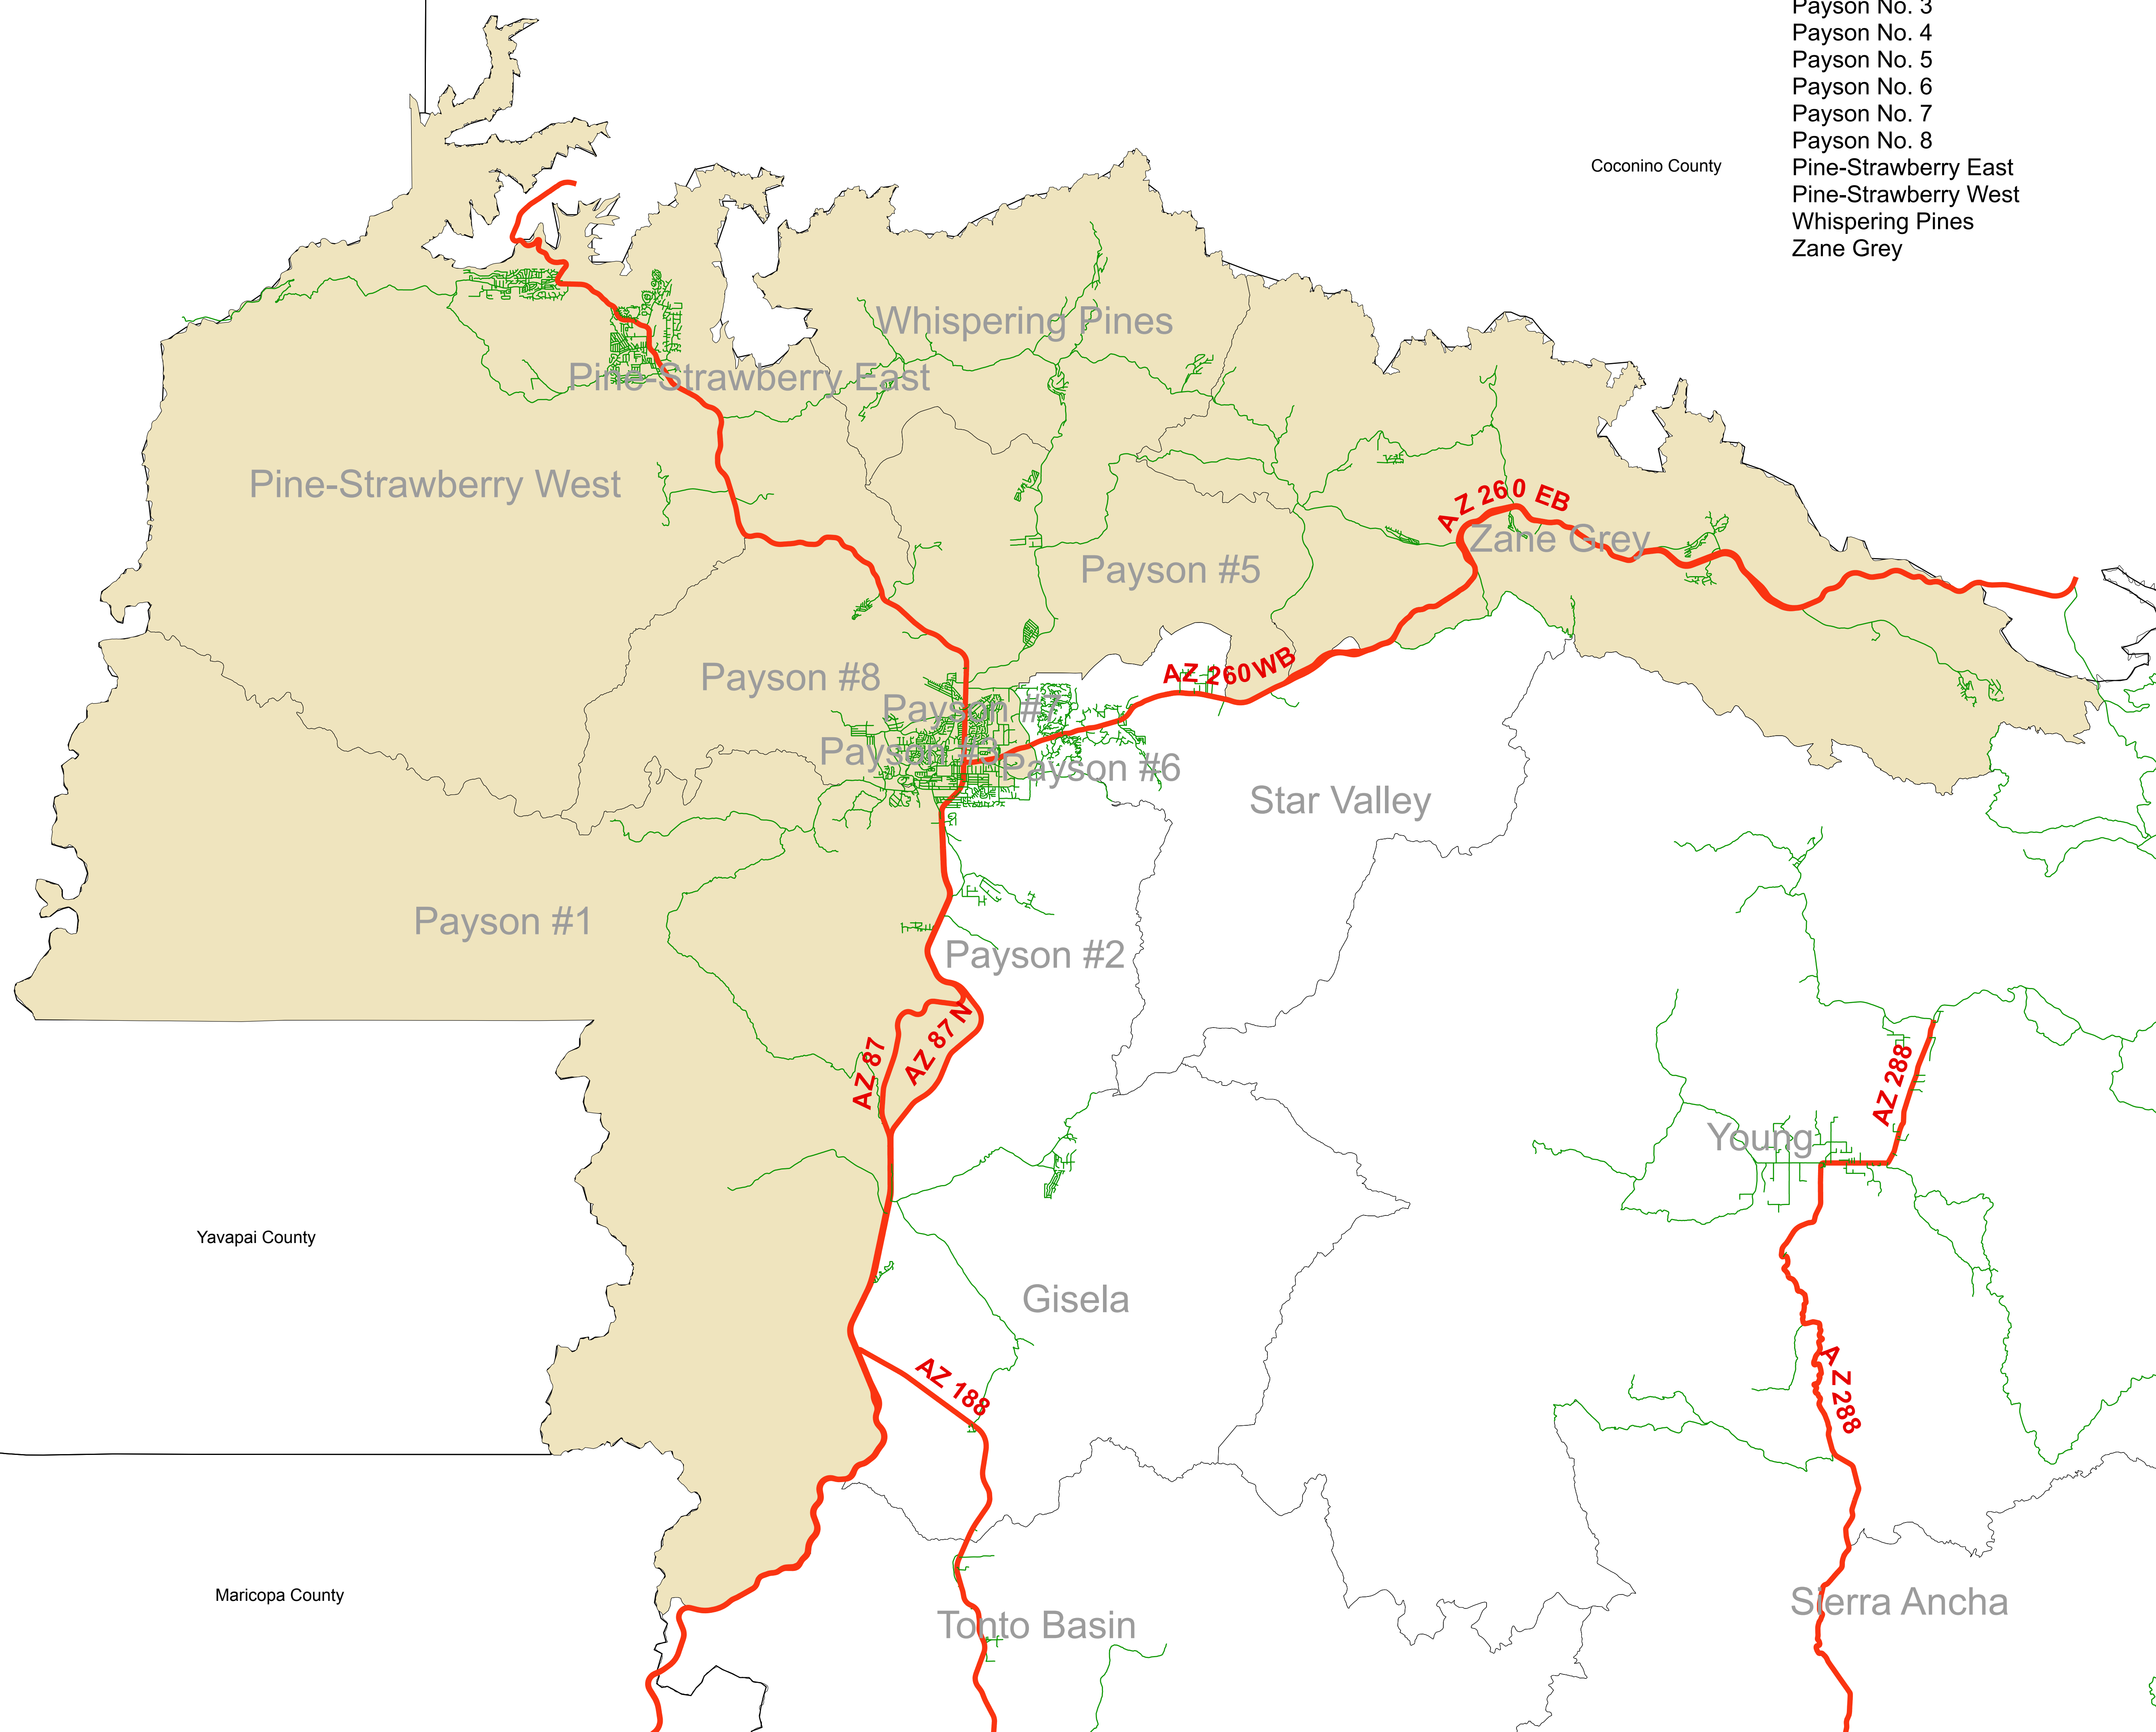

- Supervisor District 1 Precincts:**
- Payson No. 1
 - Payson No. 3
 - Payson No. 4
 - Payson No. 5
 - Payson No. 6
 - Payson No. 7
 - Payson No. 8
 - Pine-Strawberry East
 - Pine-Strawberry West
 - Whispering Pines
 - Zane Grey

Coconino County

Gila County Elections Precinct Map

Supervisor District: 1
Page 1 of 1

Disclaimer:

This map is for informational purposes only and is created from a variety of datasets. Gila County is not liable for errors, inaccuracies or omissions and shall be held harmless from and against all damage, loss or liability arising from any use of this exhibit.

For questions regarding conflicting or confusing boundary lines please contact the Gila County Elections department for clarification.

Created 03/10/2012
by Gila County GIS

Legend

- Other Roads
- State Highways
- Other Districts
- District 1