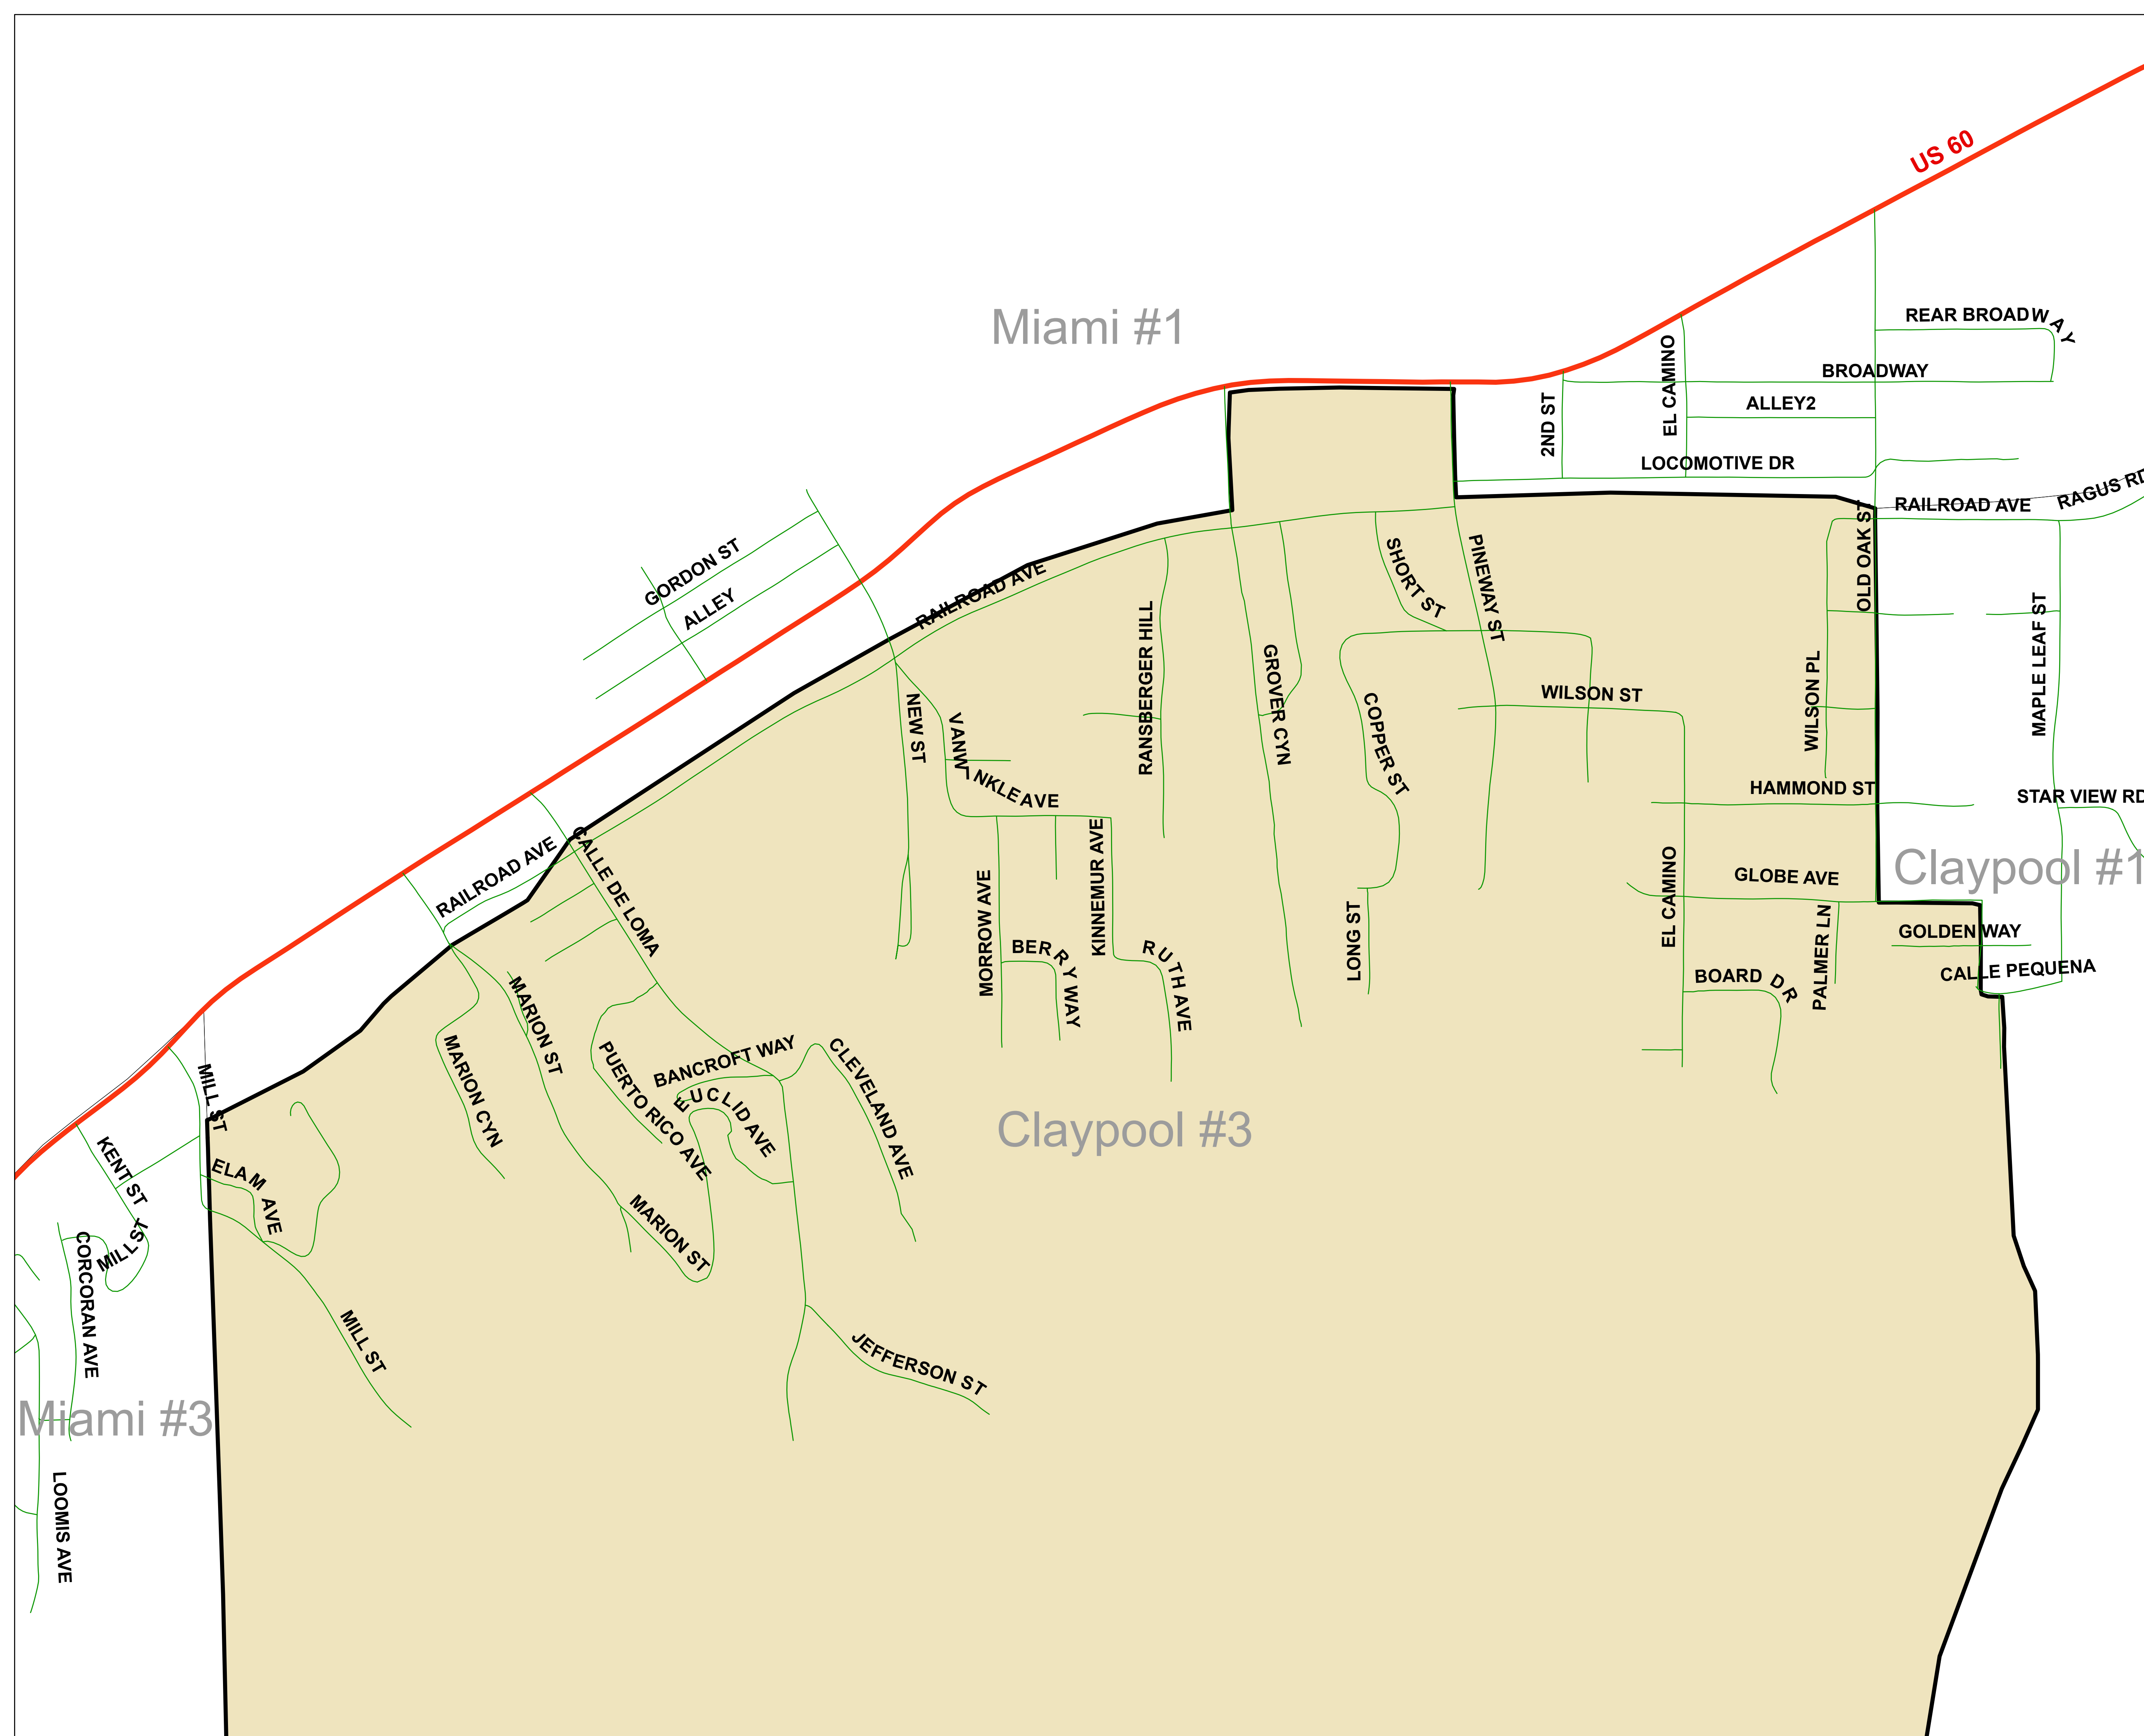

Gila County Elections
Precinct Map

Claypool #3
Page 2 of 2

Supervisor District: 2
GCC District: 4

Disclaimer:

This map is for informational purposes only and is created from a variety of datasets. Gila County is not liable for errors, inaccuracies or omissions and shall be held harmless from and against all damage, loss or liability arising from any use of this exhibit.

For questions regarding conflicting or confusing boundary lines please contact the Gila County Elections department for clarification.

Created 03/10/2012
by Gila County GIS

Legend

- Other Roads
- State Highways
- Precincts**
- Other Precincts
- Claypool #3

Miami #1

Claypool #1

Claypool #3

Miami #3