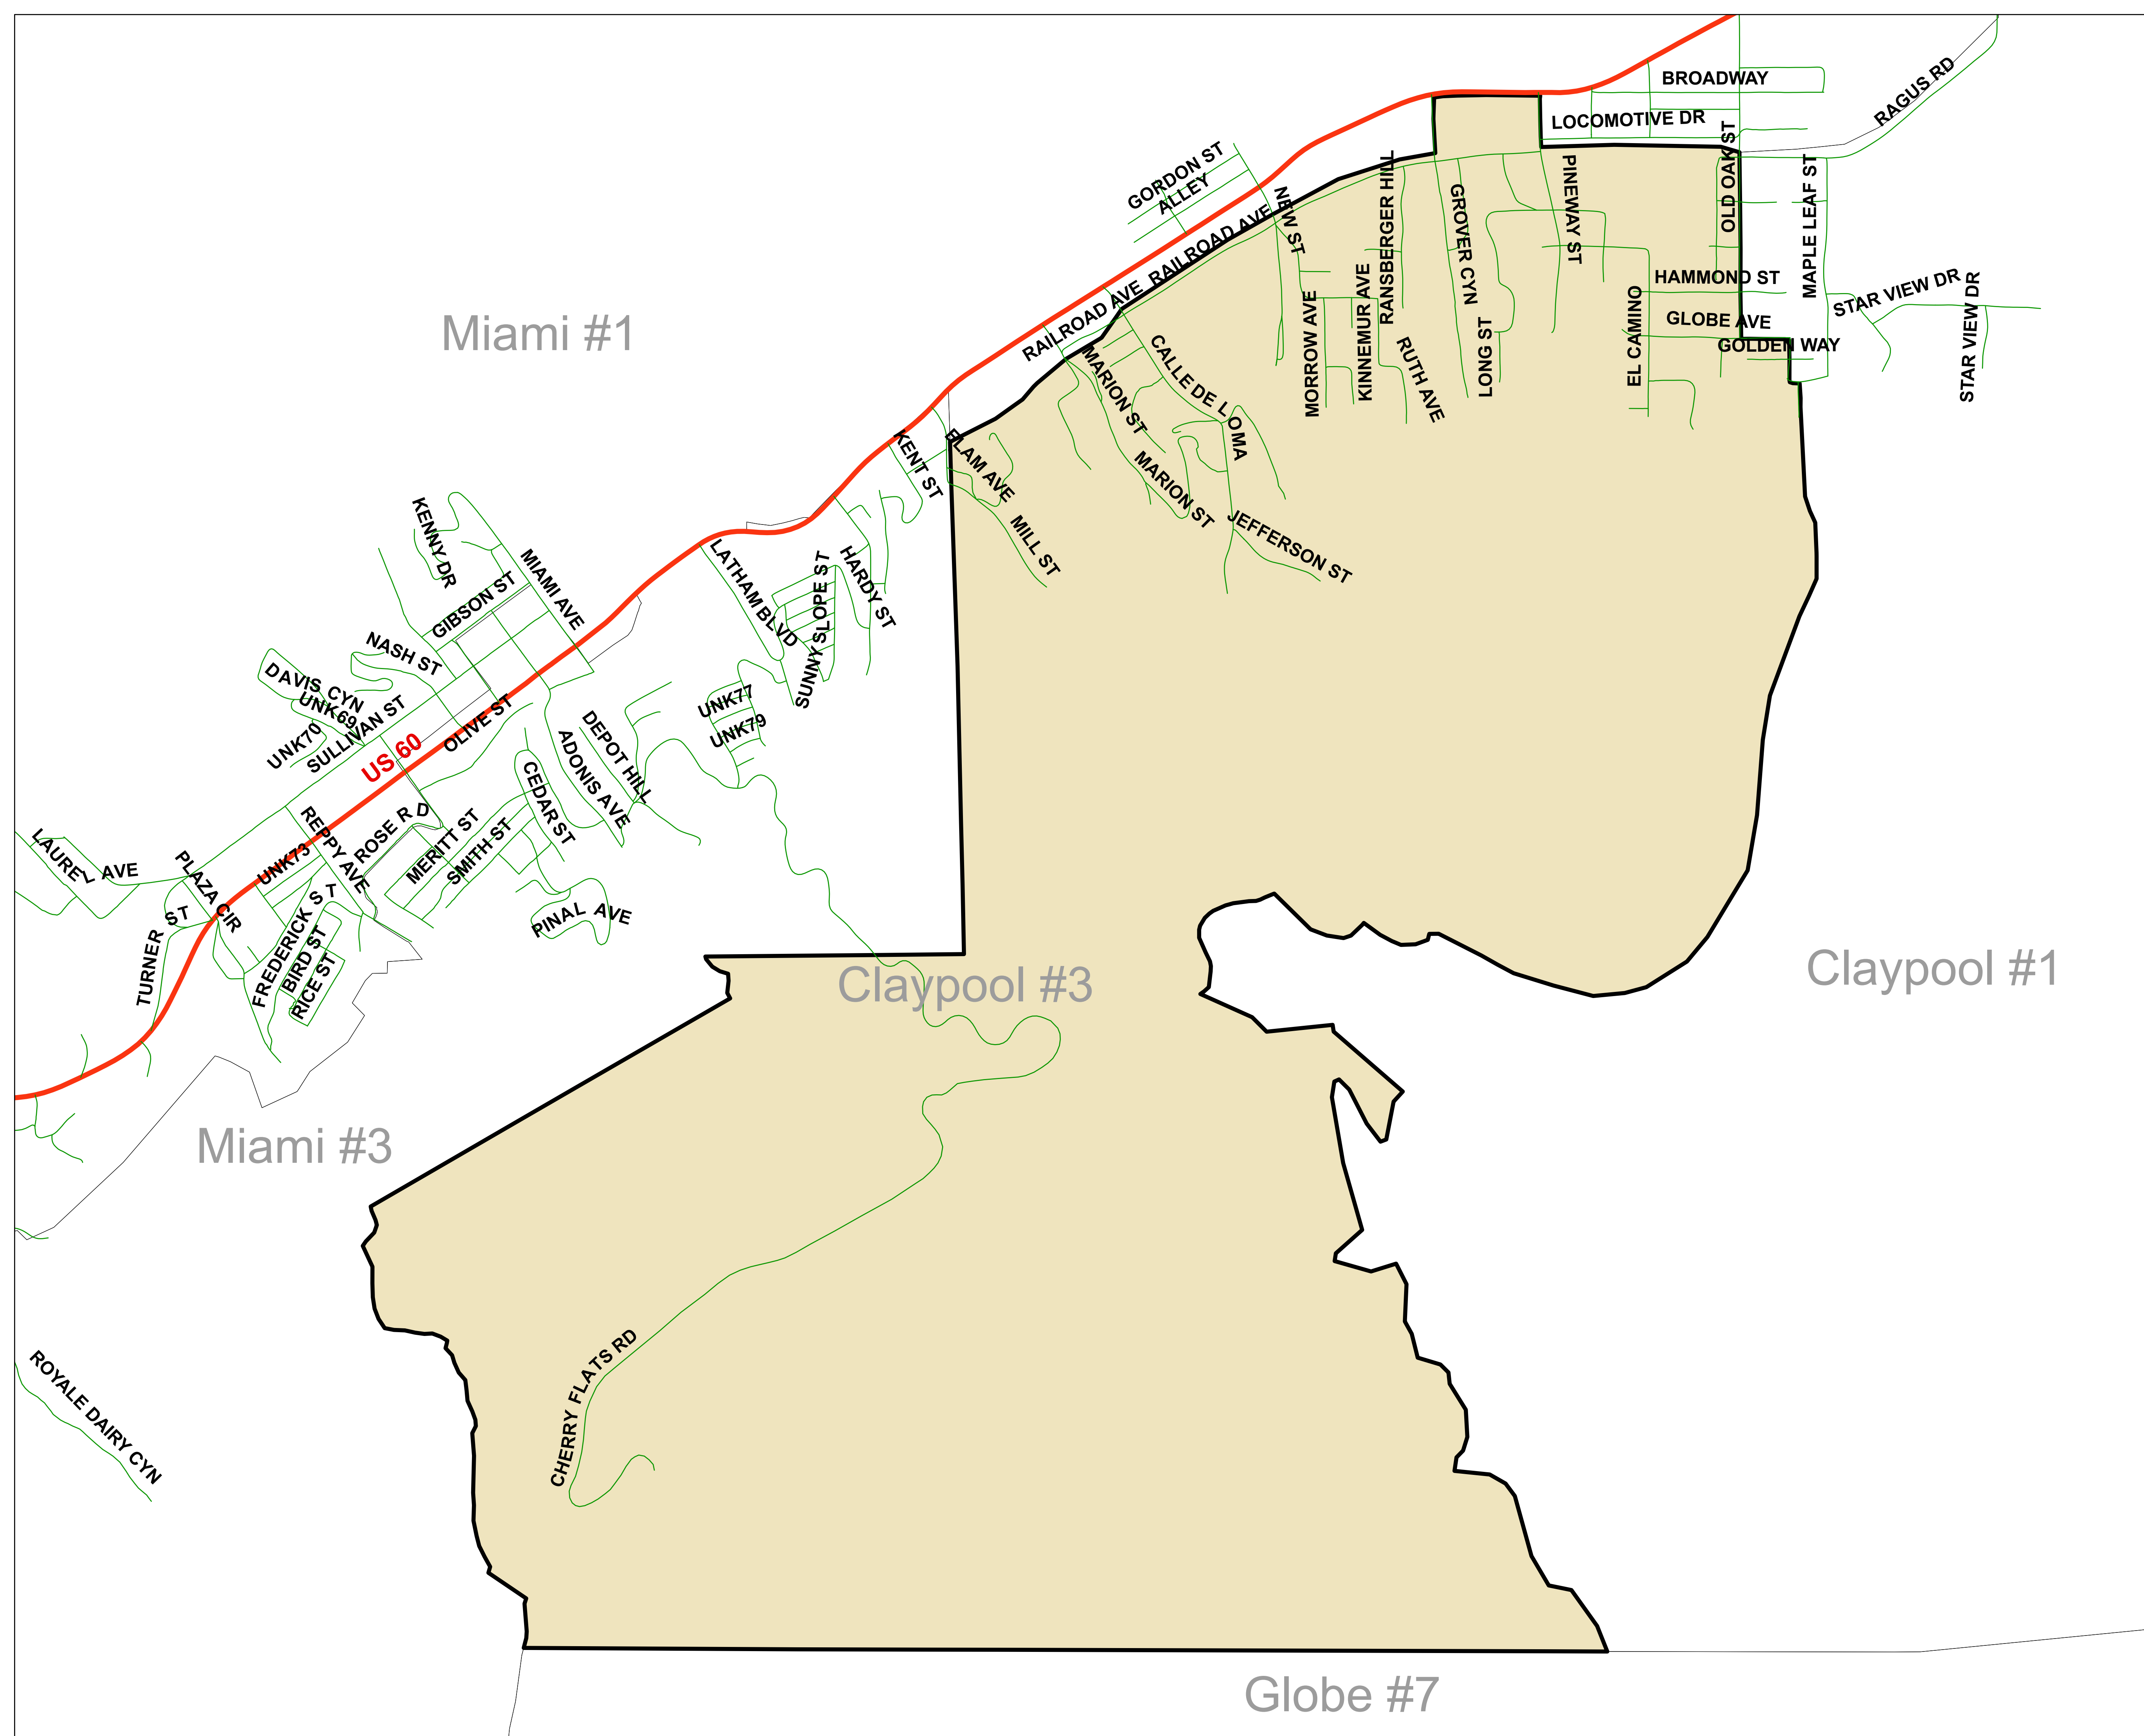

Gila County Elections Precinct Map

Claypool #3
Page 1 of 2

Supervisor District: 2
GCC District: 4

Disclaimer:

This map is for informational purposes only and is created from a variety of datasets. Gila County is not liable for errors, inaccuracies or omissions and shall be held harmless from and against all damage, loss or liability arising from any use of this exhibit.

For questions regarding conflicting or confusing boundary lines please contact the Gila County Elections department for clarification.

Created 03/10/2012
by Gila County GIS

Legend

- Other Roads
- State Highways
- Precincts**
- Other Precincts
- Claypool #3

Miami #1

Claypool #1

Claypool #3

Miami #3

Globe #7