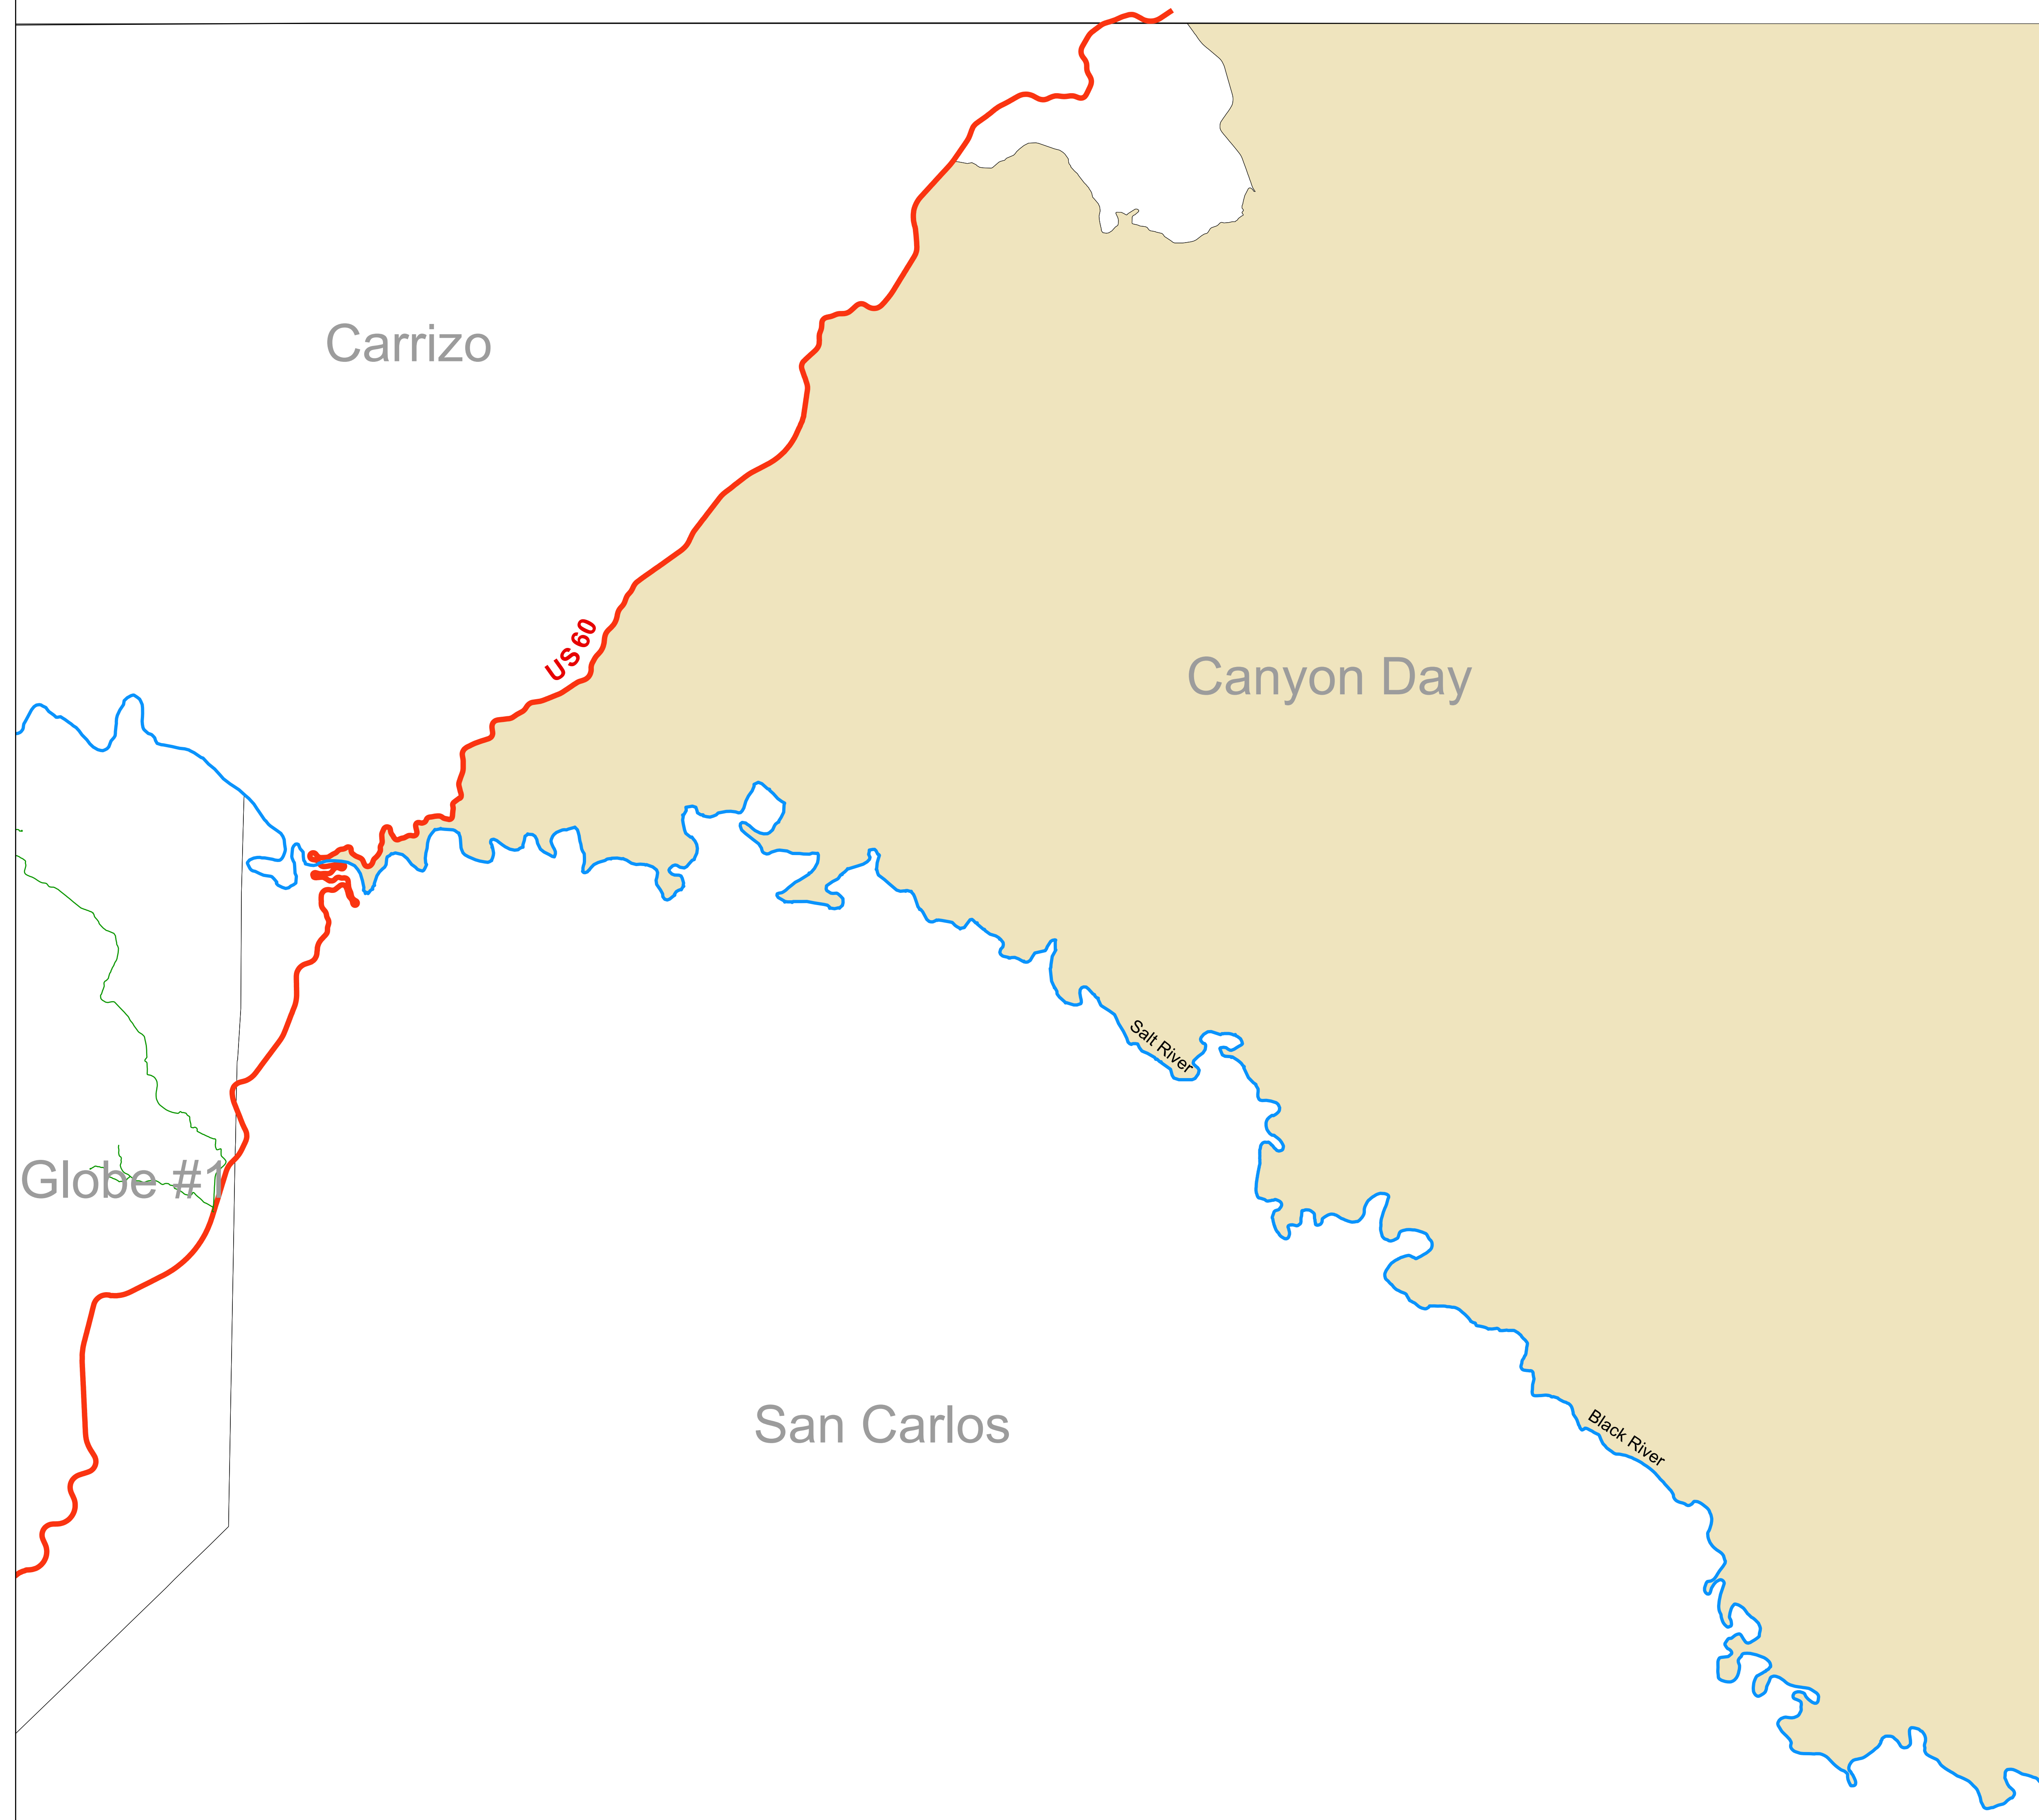

# Gila County Elections Precinct Map

Canyon Day  
Page 1 of 1

Supervisor District: 3  
GCC District: 5

**Disclaimer:**

This map is for informational purposes only and is created from a variety of datasets. Gila County is not liable for errors, inaccuracies or omissions and shall be held harmless from and against all damage, loss or liability arising from any use of this exhibit.

For questions regarding conflicting or confusing boundary lines please contact the Gila County Elections department for clarification.

Created 03/10/2012  
by Gila County GIS

**Legend**

- Other Roads
- State Highways
- Precincts
  - Other Precincts
  - Canyon Day

Navajo County

Graham County